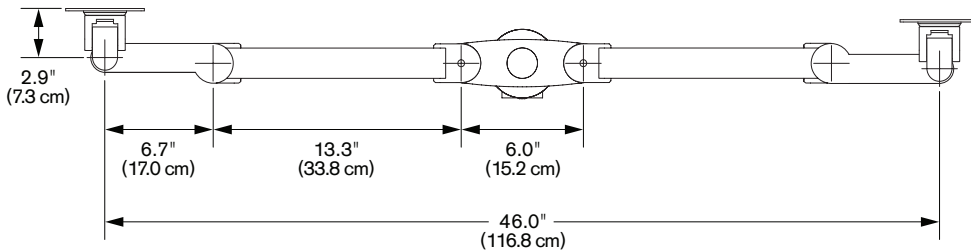

7000-8408

Specifications

SIDE VIEW
Vertical Range

TOP VIEW
Horizontal Range

CAPABILITIES

- Vertical range** +/- 8.0" (20.3 cm) from horizontal
- Horizontal range, per arm** 24.0" (61.0 cm)
- Rotation** 360 degrees at three joints
- Monitor tilt** 200 degrees
- Monitor pivot** Landscape to portrait
- Monitor compatibility** VESA® 75mm and 100mm
- Cable management** Cables are clipped beneath arm
- Mounting options** Desk Edge, Grommet, Thru-Desk, Side Bolt
- Monitor weight/model number** 4 - 11.5 lbs (1.8 - 5.2 kg) / 7000-500-8408
10 - 27.5 lbs (4.5 - 12.4 kg) / 7000-800-8408