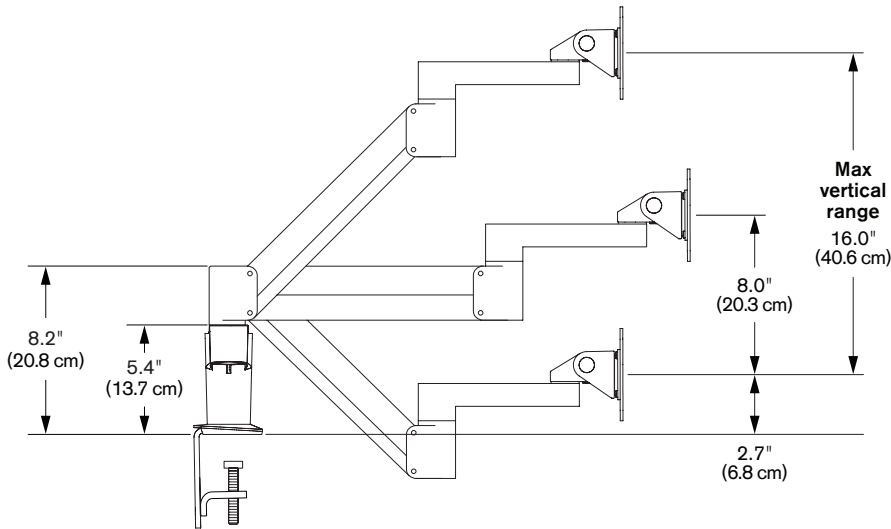

7000-8408

Specifications

SIDE VIEW
Vertical Range

TOP VIEW
Horizontal Range

CAPABILITIES

- Vertical range** +/- 8.0" (20.3 cm) from horizontal
- Horizontal range, per arm** 24.0" (61.0 cm)
- Rotation** 360 degrees at three joints
- Monitor tilt** 200 degrees
- Monitor pivot** Landscape to portrait
- Monitor compatibility** VESA® 75mm and 100mm
- Cable management** Cables are clipped beneath arm
- Mounting options** Desk Edge, Grommet, Thru-Desk, Side Bolt
- Monitor weight/model number** 4 - 11.5 lbs (1.8 - 5.2 kg) / 7000-500-8408
10 - 27.5 lbs (4.5 - 12.4 kg) / 7000-800-8408