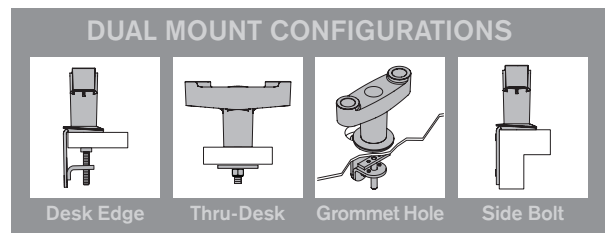

7000-8408

Specifications

SIDE VIEW
Vertical Range

TOP VIEW
Horizontal Range

CAPABILITIES

- Vertical range** +/- 8.0" (20.3 cm) from horizontal
- Horizontal range, per arm** 24.0" (61.0 cm)
- Rotation** 360 degrees at three joints
- Monitor tilt** 200 degrees
- Monitor pivot** Landscape to portrait
- Monitor compatibility** VESA® 75mm and 100mm
- Cable management** Cables are clipped beneath arm
- Mounting options** Desk Edge, Grommet, Thru-Desk, Side Bolt
- Monitor weight/model number** 4 - 11.5 lbs (1.8 - 5.2 kg) / 7000-500-8408
10 - 27.5 lbs (4.5 - 12.4 kg) / 7000-800-8408