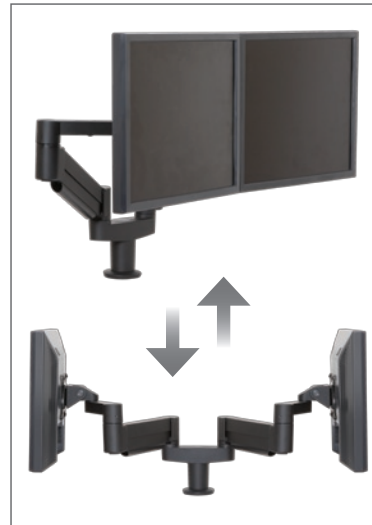

7000-8408

Dual 7000 Mount

LIBERATE
YOUR
DESKTOP

Now you can mount two of our best-selling 7000 LCD Arms from one point on your desk. Effortlessly reposition each monitor with just one hand. You will free up desk space, even as you work in greater ergonomic comfort.

The dual mount can be clamped to desk edge or grommet, or bolted through the desk.

FEATURES

- ▲ Extremely flexible positioning of dual screens
- ▲ Independently move and adjust each arm
- ▲ Clamp mount to desk edge or bolt through desk
- ▲ Cable management reduces workplace clutter

Quickly adjust monitor position as your needs change

Instantly configure Dual 7000 to serve two users working opposite one another

Integrated cable management

Clamps to desk edge or through grommet

www.thehumansolution.com
info@thehumansolution.com
800.531.3746