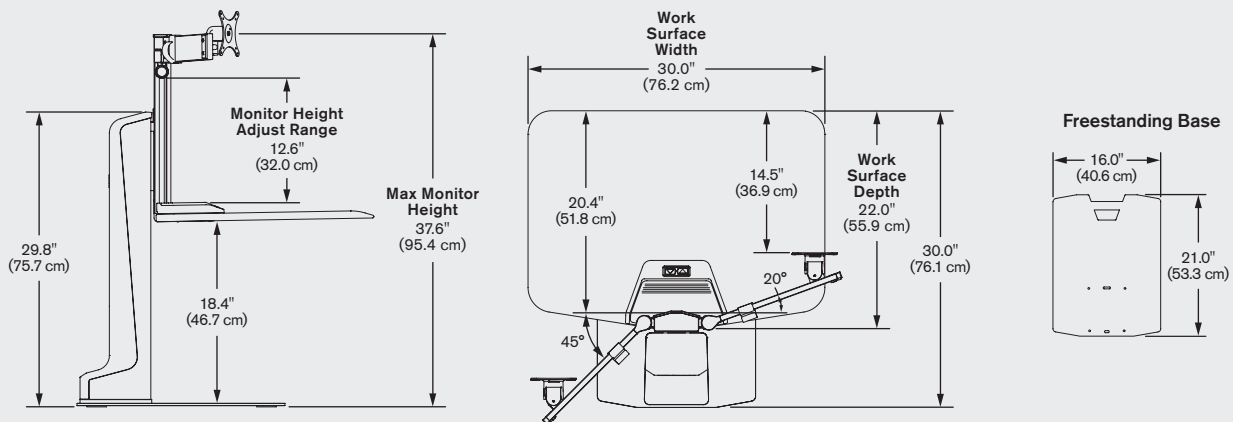

CAPABILITIES

www.thehumansolution.com
info@thehumansolution.com
800.531.3746