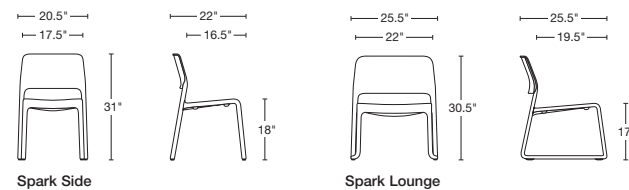

Knoll Office Seating

Designed for Performance

- Made using an innovative co-injection molding process that delivers light, sturdy and easy-to-clean chairs for corporate, healthcare, education, retail and restaurant environments
- Waterproof, UV-protected, reinforced polypropylene approved for indoor and outdoor use (non-upholstered)
- Side and lounge chairs stack 6-high on the floor and 10-high on the Spark dolly, whether non-upholstered or with the optional seat pad
- Wall-saver design, integral glides and stacking spacers protect finishes
- Side and lounge chairs in Recycled Black use up to 40% recycled content
- GREENGUARD Indoor Air Quality Certified®