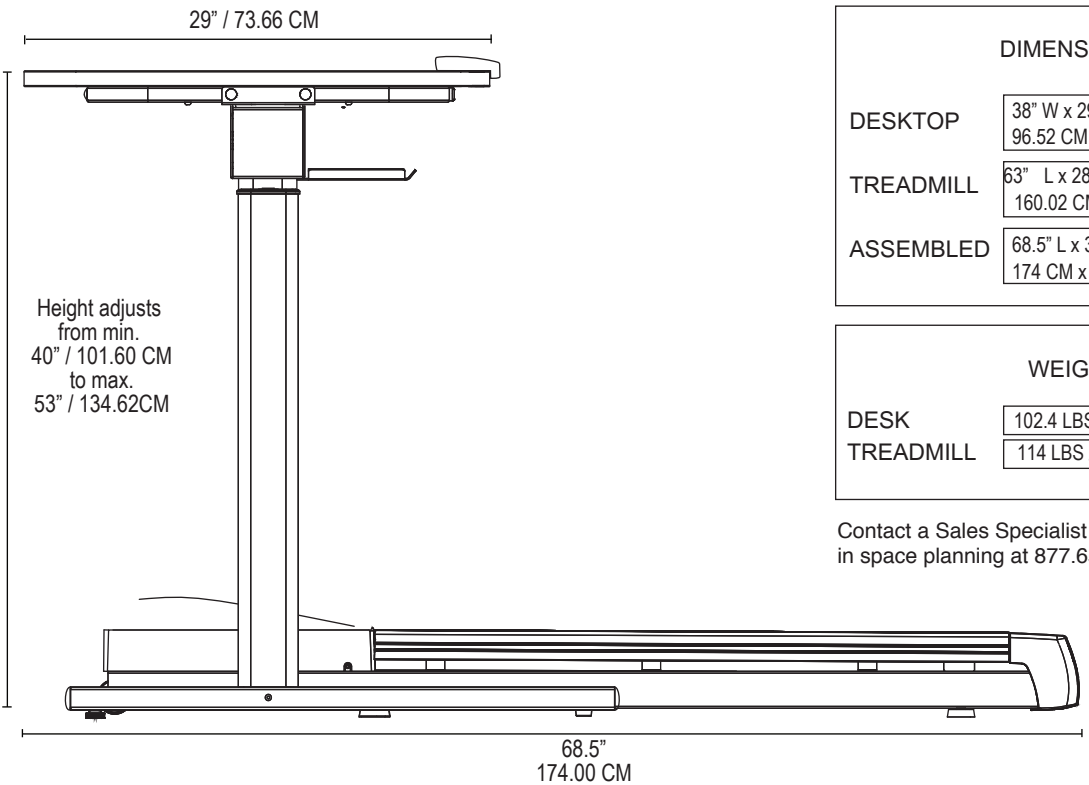

LifeSpan Workplace

TR1200-DT7
Treadmill Desk

DISPLAY READOUTS	Steps taken, walking time, calories burned, distance traveled, and belt speed	
DESKTOP HEIGHT	Electric adjustable 40" - 53" / 101.60 CM - 134.62 CM	
BELT SPEED	0.4 MPH - 2.0 MPH / 0.6 - 3.2 KPH	(Max. Speed Can Be Set to 4.0 MPH if Desired)
BELT SIZE	20" W x 50" L / 51 CM x 127 CM	
WARRANTY		
FRAME	Lifetime	
MOTOR	3 Years	
PARTS	2 Years	
LABOR	1 Year	

available at:

800.531.3746
info@thehumansolution.com
thehumansolution.com

Standard Desktop sizes are available in 38" and 48" widths. Additional colors and sizes can be custom ordered from one of our Sales Specialists.

29" / 73.66 CM

PRODUCT TR1200-DT7

DESK COLORS

DESKTOP	DESKTOP	DESKTOP
		
PANTONE® 3 C	*ABSOLUTE ACAJOU	*HARDROCK MAPLE

DESKTOP	FRAME
	
*WILD CHERRY	PANTONE® 877 C

*Colors applicable to 48" only

TREADMILL BASE COLOR

FRAME COLOR	COVER COLOR
	
PANTONE® COOL GREY 11 C	PANTONE® BLACK

DIMENSIONS

DESKTOP	38" W x 29" D 96.52 CM x 73.66 CM
TREADMILL	63" L x 28.5" W x 7.25" H 160.02 CM x 72.39 CM x 18.42 CM
ASSEMBLED	68.5" L x 38" W 174 CM x 96.52 CM