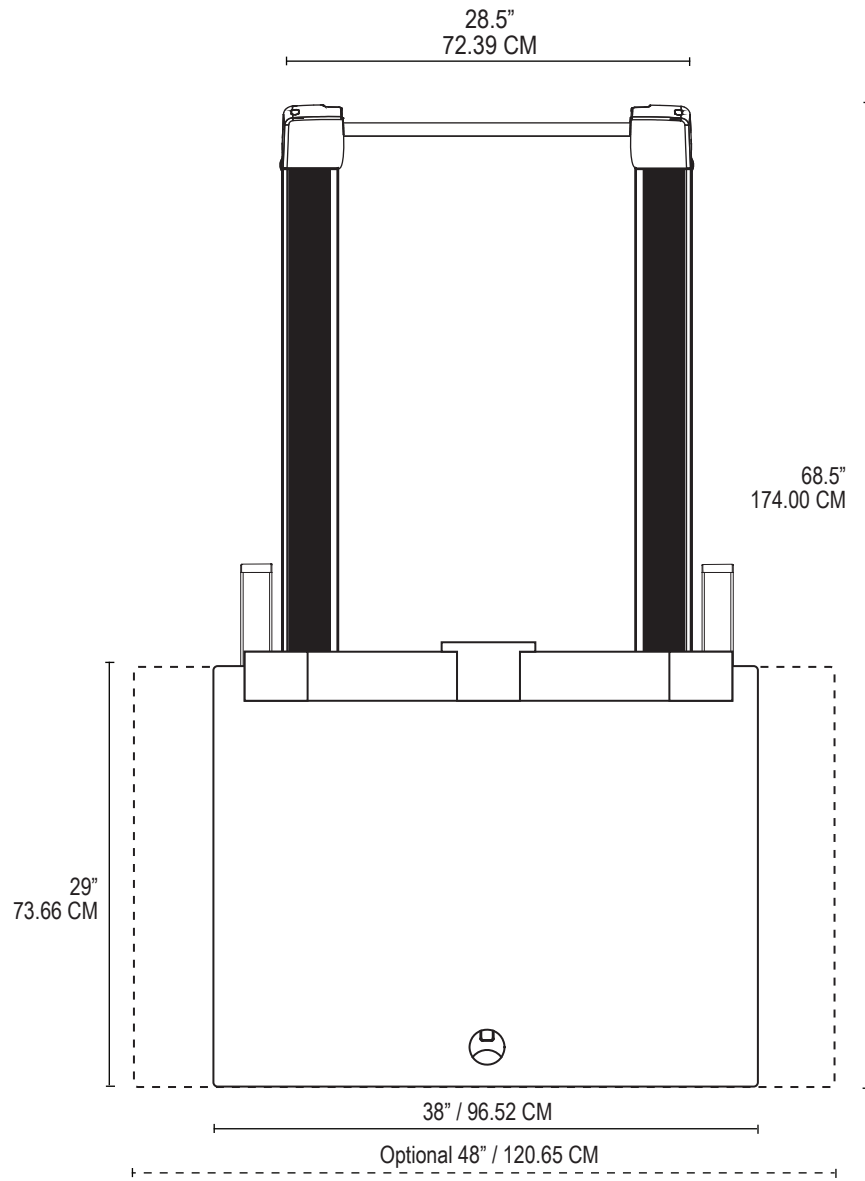

LifeSpan Workplace

TR1200-DT7
Treadmill Desk

DISPLAY READOUTS	Steps taken, walking time, calories burned, distance traveled, and belt speed	
DESKTOP HEIGHT	Electric adjustable 40" - 53" / 101.60 CM - 134.62 CM	
BELT SPEED	0.4 MPH - 2.0 MPH / 0.6 - 3.2 KPH	(Max. Speed Can Be Set to 4.0 MPH if Desired)
BELT SIZE	20" W x 50" L / 51 CM x 127 CM	
WARRANTY		
FRAME	Lifetime	
MOTOR	3 Years	
PARTS	2 Years	
LABOR	1 Year	

available at:

800.531.3746
info@thehumansolution.com
thehumansolution.com

Standard Desktop sizes are available in 38" and 48" widths. Additional colors and sizes can be custom ordered from one of our Sales Specialists.

29" / 73.66 CM

PRODUCT TR1200-DT7

DESK COLORS

DESKTOP	DESKTOP	DESKTOP
		
PANTONE® 3 C	*ABSOLUTE ACAJOU	*HARDROCK MAPLE

DESKTOP	FRAME
	
*WILD CHERRY	PANTONE® 877 C

*Colors applicable to 48" only

TREADMILL BASE COLOR

FRAME COLOR	COVER COLOR
	
PANTONE® COOL GREY 11 C	PANTONE® BLACK

DIMENSIONS

DESKTOP	38" W x 29" D 96.52 CM x 73.66 CM
TREADMILL	63" L x 28.5" W x 7.25" H 160.02 CM x 72.39 CM x 18.42 CM
ASSEMBLED	68.5" L x 38" W 174 CM x 96.52 CM