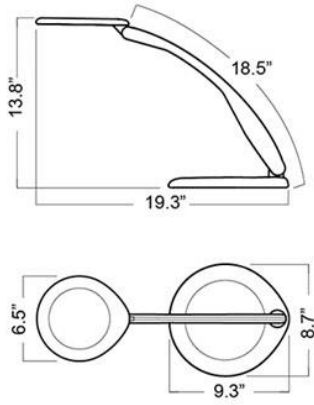

### ARM TECHNOLOGY AND MOVEMENT

18.5" parallel, two-pivot arm. Side-to-side head movement.

---

Integrated 9/4 hour auto shut-off feature.

360

MEASUREMENT DRAWINGS

360

LIGHT MEASUREMENT DRAWINGS