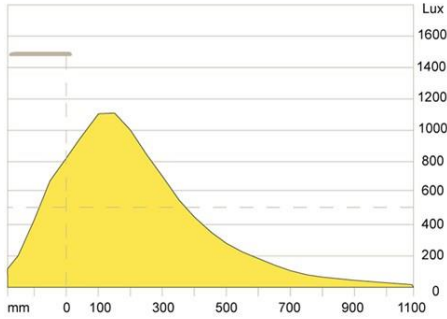

### ARM TECHNOLOGY AND MOVEMENT

18.5" parallel, two-pivot arm. Side-to-side head movement.

---

Integrated 9/4 hour auto shut-off feature.

360

MEASUREMENT DRAWINGS

360

LIGHT MEASUREMENT DRAWINGS