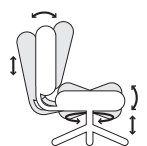

7 Arm
Oversized Fabric/
Leather Arm Pads

8 Arm
Friction Tracker

9 Arm
Ball Bearing
Tracker

P Arm
360° Swivel

Seat Options

5 Seat
Medium,
Minimal Contour

6 Seat
Medium,
Moderate Contour

7 Seat
Medium,
Deep Contour

8 Seat
Large,
Minimal Contour

9 Seat
Large,
Deep Contour

Base Options

B0
Standard
26" Black

B6
26" Polished
Aluminum

B8
27" Brushed
Aluminum

B12
28" Black

Chair Mech

Multi-function (0)

- Center pivot
- Swivel 360°
- Pneumatic seat height
- Back height
- Seat angle
- Seat tension
- Independent back angle
- Forward tilt-stop
- Seat slider

www.thehumansolution.com

info@thehumansolution.com