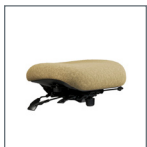

7 Arm
Oversized Fabric/
Leather Arm Pads

8 Arm
Friction Tracker

9 Arm
Ball Bearing
Tracker

P Arm
360° Swivel

Seat Options

5 Seat
Medium,
Minimal Contour

6 Seat
Medium,
Moderate Contour

7 Seat
Medium,
Deep Contour

8 Seat
Large,
Minimal Contour

9 Seat
Large,
Deep Contour

Base Options

B0
Standard
26" Black

B6
26" Polished
Aluminum

B8
27" Brushed
Aluminum

B12
28" Black

Chair Mech

Multi-function (0)

- Center pivot
- Swivel 360°
- Pneumatic seat height
- Back height
- Seat angle
- Seat tension
- Independent back angle
- Forward tilt-stop
- Seat slider

www.thehumansolution.com

info@thehumansolution.com