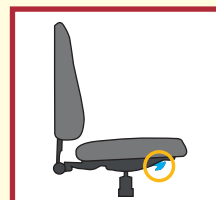

**JR-90**  
Open-loop arms.  
Height adjustable.  
Black. Bolts on.

**JR-PD**  
Fold-away  
Height adjustable.  
Durasoft arm pads.

**(New) KR-48**  
Contoured loop arms.  
Fixed height.  
Soft padding.

## seat adjustments

**EZ Back Height adjustment**

**Seat Slider**

**Chair Height Adjustment**

**Tension Adjustment**

**Seat Tilting**

**Back Adjustment**