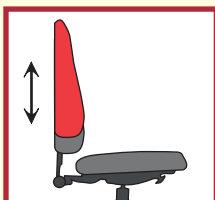

## optional arms

Arms are sold separately and can only be installed in the factory or by authorized dealers.

**JR-75**  
Upholstered T-armrests.  
Height adjustable. Not available in vinyl.

**JR-77**  
Finger-grip T-armrests.  
Height adjustable.  
Black. Soft arm pads.

**JR-90**  
Open-loop arms.  
Height adjustable.  
Black. Bolts on.

**JR-PD**  
Fold-away  
Height adjustable.  
Durasoft arm pads.

**(New) KR-48**  
Contoured loop arms.  
Fixed height.  
Soft padding.

## seat adjustments

**EZ Back Height adjustment**

**Seat Slider**

**Chair Height Adjustment**

**Tension Adjustment**

**Seat Tilting**

**Back Adjustment**