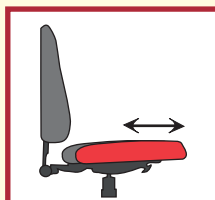

## optional arms

Arms are sold separately and can only be installed in the factory or by authorized dealers.

**JR-75**  
Upholstered T-armrests.  
Height adjustable. Not available in vinyl.

**JR-77**  
Finger-grip T-armrests.  
Height adjustable.  
Black. Soft arm pads.

**JR-90**  
Open-loop arms.  
Height adjustable.  
Black. Bolts on.

**JR-PD**  
Fold-away  
Height adjustable.  
Durasoft arm pads.

**(New) KR-48**  
Contoured loop arms.  
Fixed height.  
Soft padding.

## seat adjustments

**EZ Back Height adjustment**

**Seat Slider**

**Chair Height Adjustment**

**Tension Adjustment**

**Seat Tilting**

**Back Adjustment**