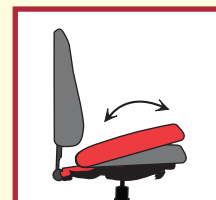

**JR-90**  
Open-loop arms.  
Height adjustable.  
Black. Bolts on.

**JR-PD**  
Fold-away  
Height adjustable.  
Durasoft arm pads.

**(New) KR-48**  
Contoured loop arms.  
Fixed height.  
Soft padding.

## seat adjustments

**EZ Back Height adjustment**

**Seat Slider**

**Chair Height Adjustment**

**Tension Adjustment**

**Seat Tilting**

**Back Adjustment**