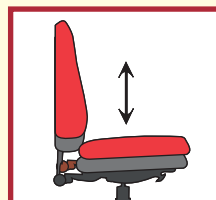

## optional arms

Arms are sold separately and can only be installed in the factory or by authorized dealers.

**JR-75**  
Upholstered T-armrests.  
Height adjustable. Not available in vinyl.

**JR-77**  
Finger-grip T-armrests.  
Height adjustable.  
Black. Soft arm pads.

**JR-90**  
Open-loop arms.  
Height adjustable.  
Black. Bolts on.

**JR-PD**  
Fold-away  
Height adjustable.  
Durasoft arm pads.

**(New) KR-48**  
Contoured loop arms.  
Fixed height.  
Soft padding.

## seat adjustments

**EZ Back Height adjustment**

**Seat Slider**

**Chair Height Adjustment**

**Tension Adjustment**

**Seat Tilting**

**Back Adjustment**