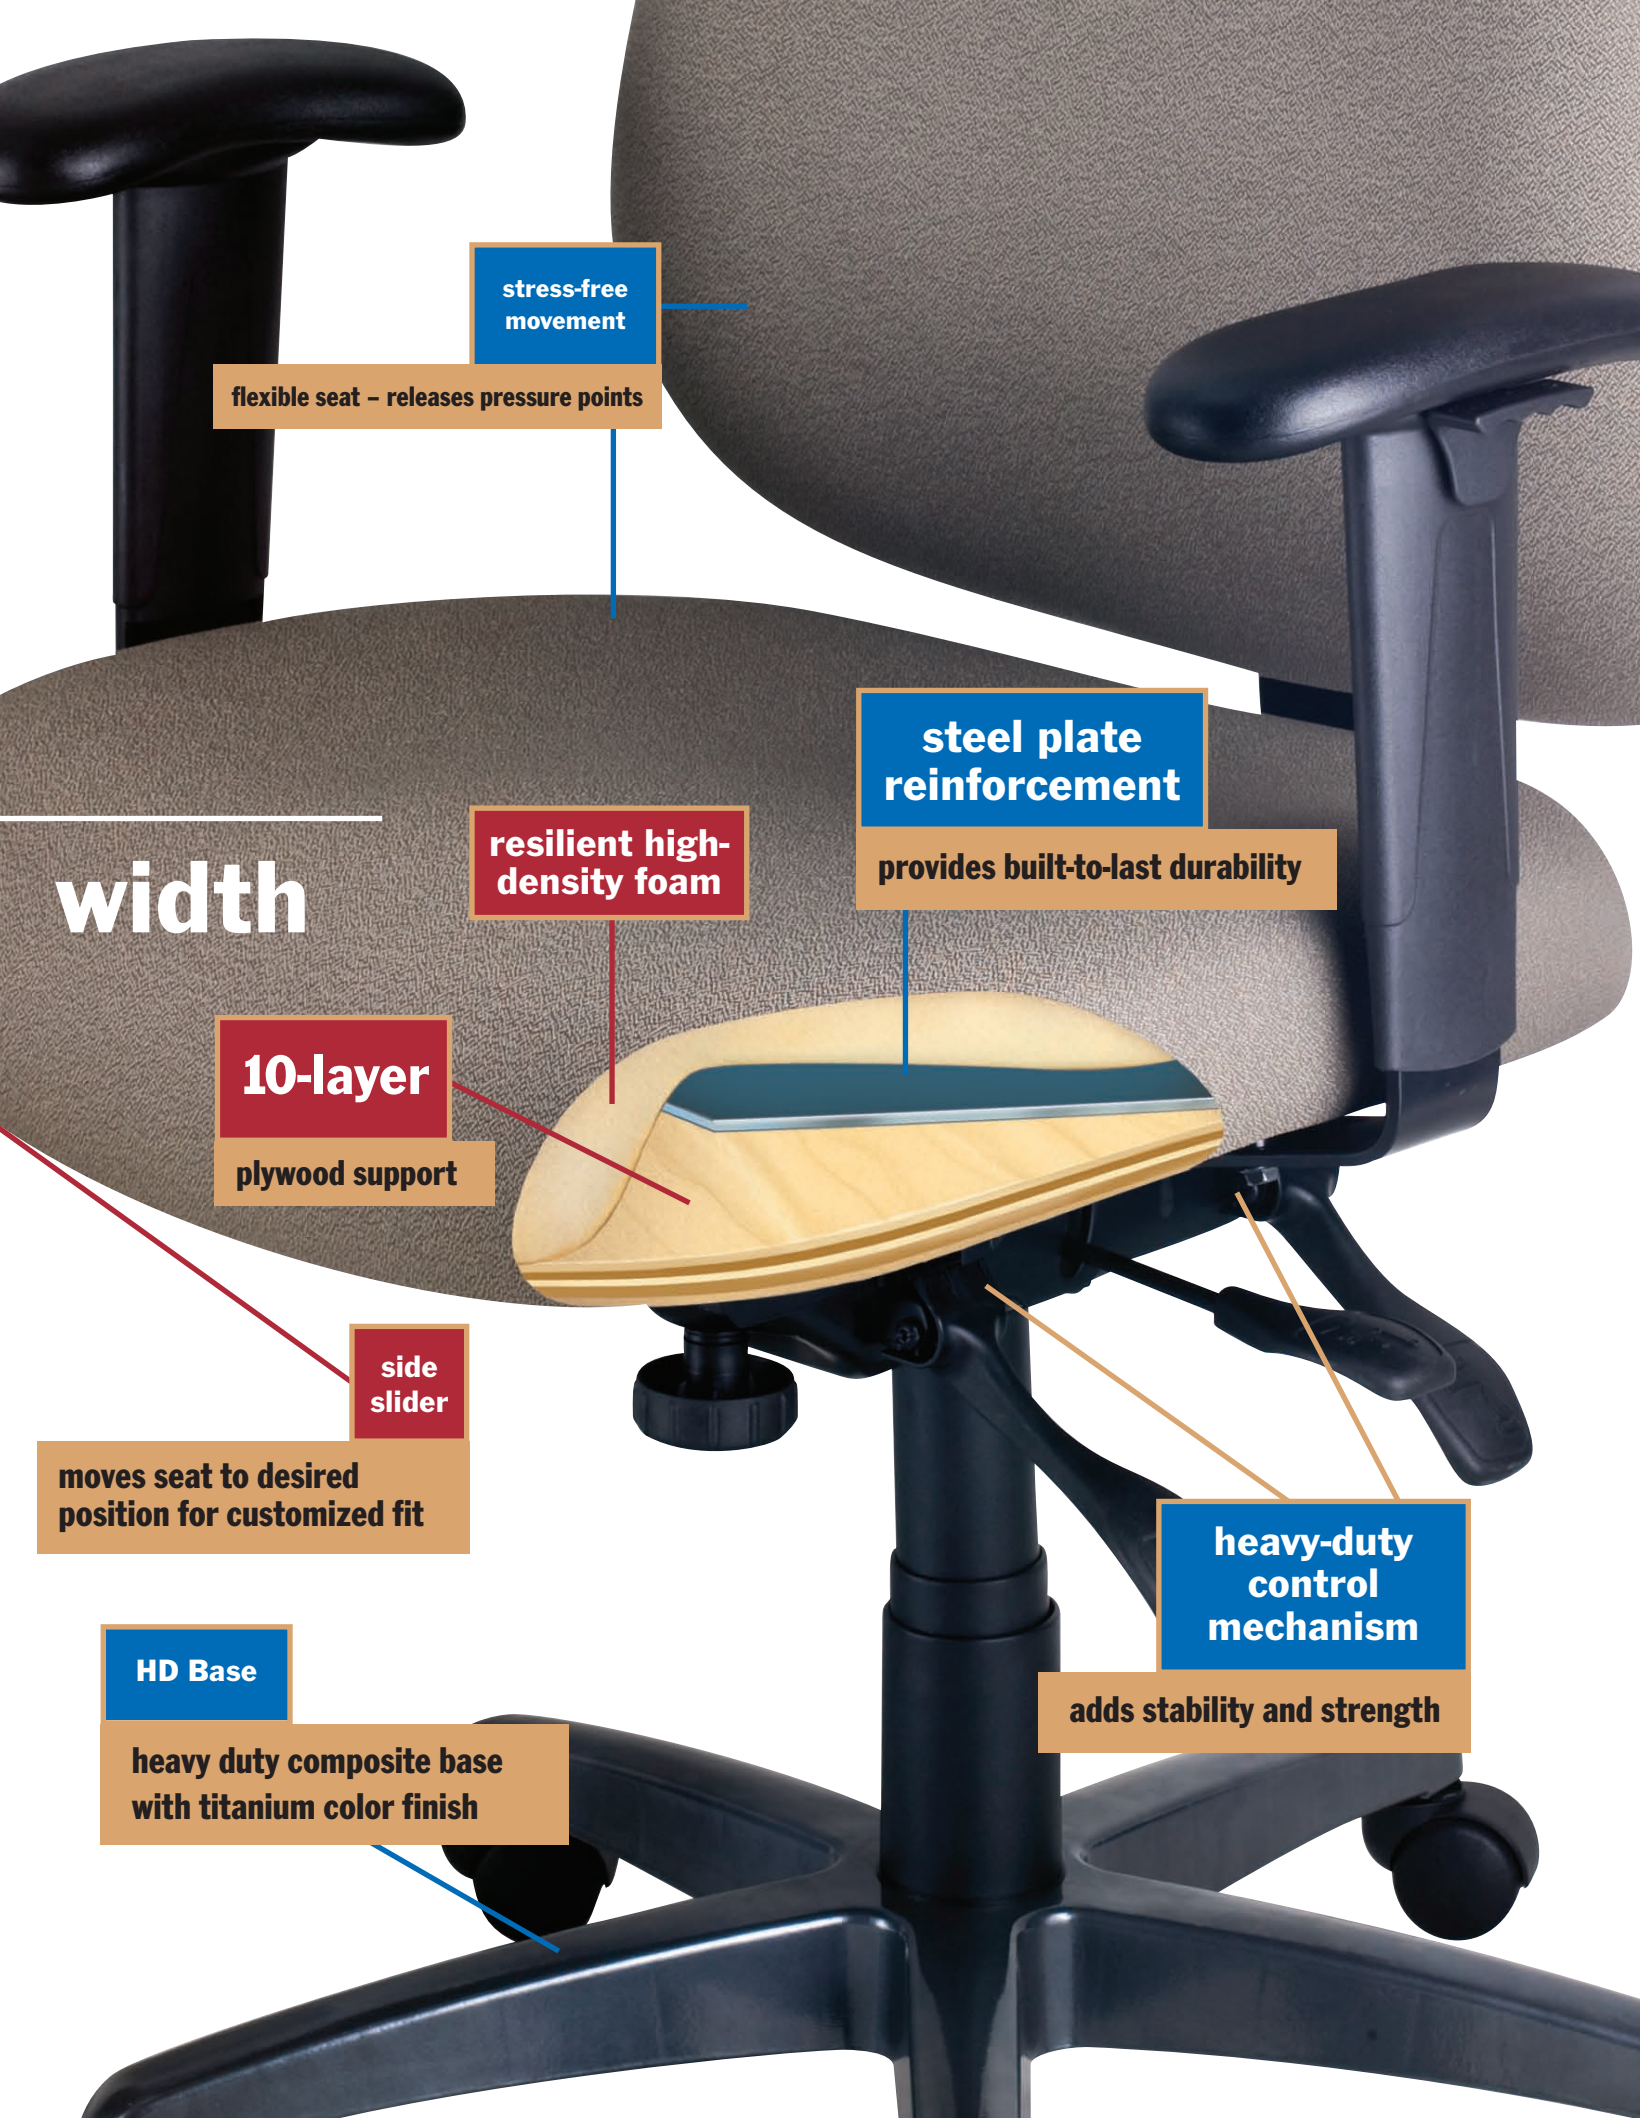

# the maxwell collection

**Full size. Full strength. Full support.** The Maxwell is the heavyweight champion of all office chairs. With wide-body design, heavy-duty construction and full-posture support, its strength and durability support users up to 400 lbs.

## maxwell features

- spacious seat – 24 inches wide
- heavy-duty gas cylinder allows seat height to adjust to any comfort level
- durable sliding seat accommodates users both tall and short
- heavy-duty mechanism allows independently adjustable movement
- tension control adjusts seat to individual preference
- rounded-corner back design provides full support & pleasing visual appeal
- e-z back height (ratchet back) adjustment

**stress-free movement**

**flexible seat – releases pressure points**

**width**

**resilient high-density foam**

**steel plate reinforcement**

**provides built-to-last durability**

**10-layer**

**plywood support**

**side slider**

**moves seat to desired position for customized fit**

**HD Base**

**heavy duty composite base with titanium color finish**

**heavy-duty control mechanism**

**adds stability and strength**