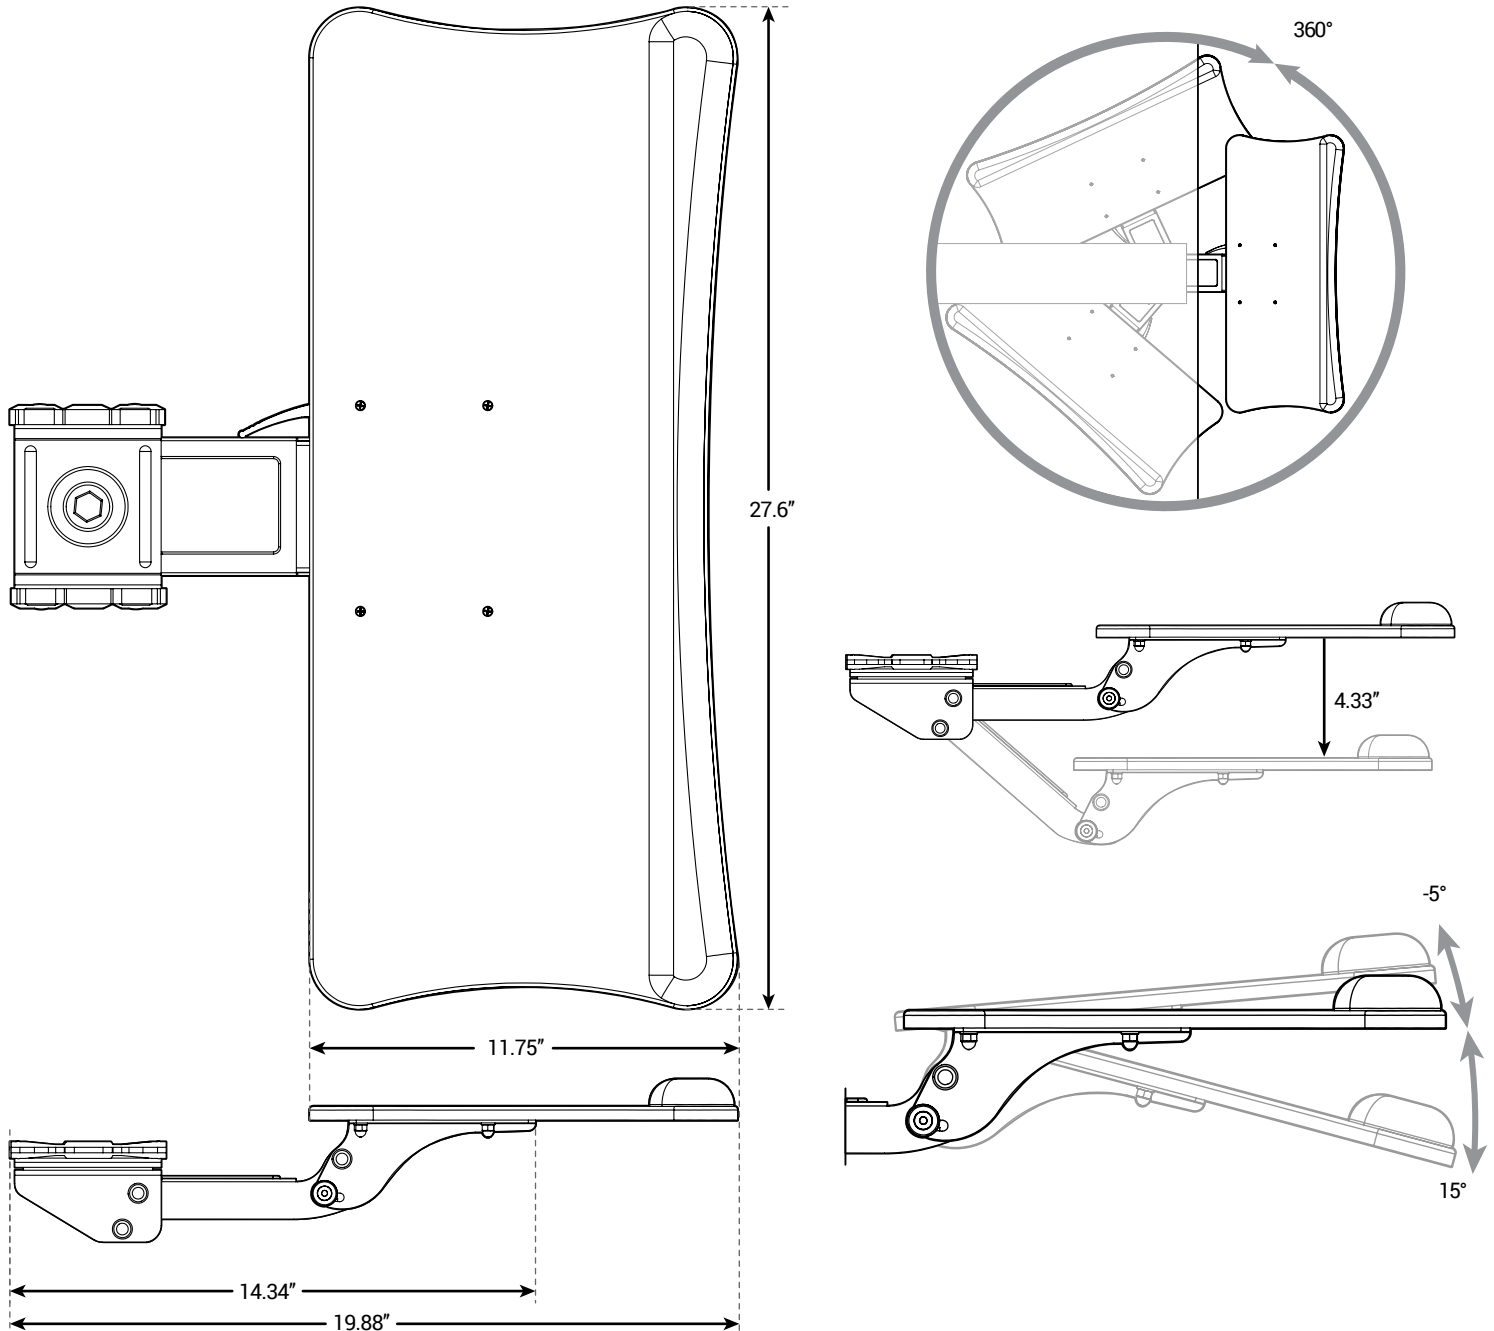

# E3 KEYBOARD TRAY

UPLIFT DESK®

## Specifications

## CAPABILITIES

- Height Adjustment** ..... 4.33" below desk
- Tilt Adjustment** ..... 5° negative to 15° positive
- Track Lengths** ..... 21" L (standard)  
11" L (for limited depths)
- Swivel at Mechanism** ..... 360°
- Warranty** ..... 1 year

## FEATURES

- Easy lift and release height adjustment mechanism lowers the tray 4.33" below the desk.
- Wide keyboard platform is large enough to hold both your keyboard and mouse on the same surface
- Durable steel track and mechanism and slim phenolic platform.