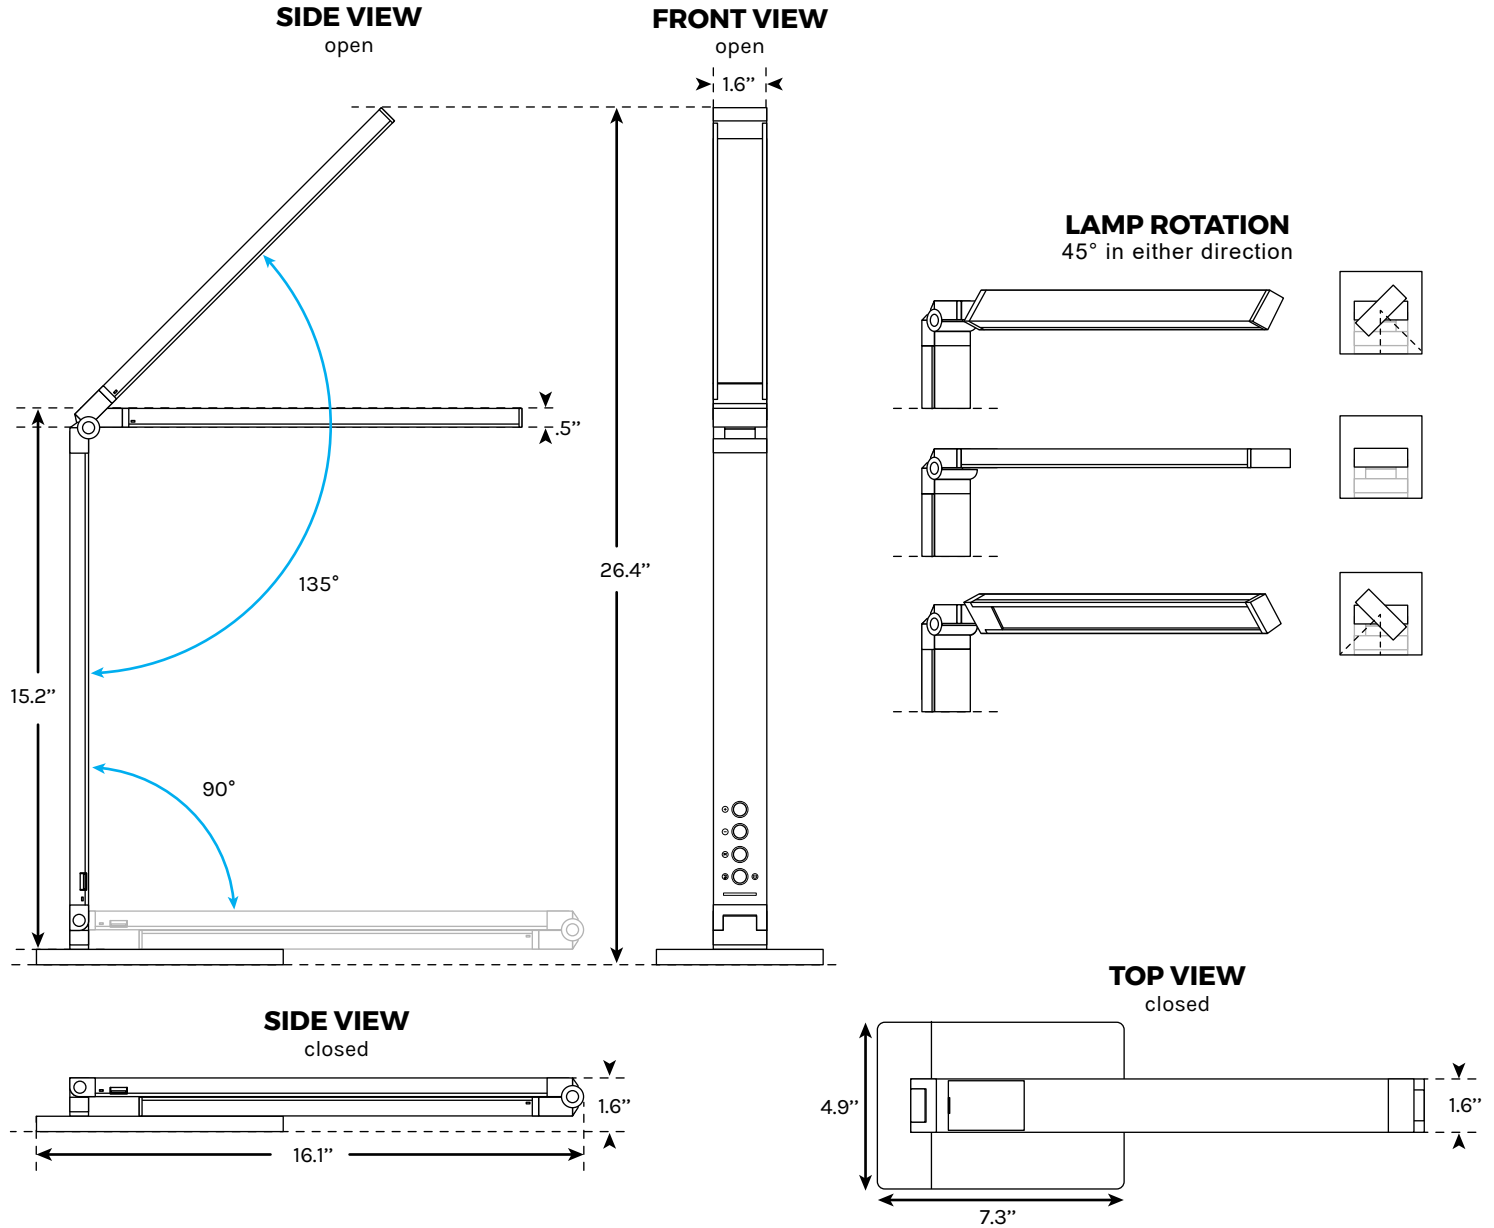

Illuminate LED Task Lamp

SKU: ACC024

Specifications

Light temperature
 warm 3000K (220 lumens)
 natural 4500K (480 lumens)
 cool 6000K (260 lumens)

Color Render Index (CRI) 85

USB output 5V 2100mA

Power consumption 10 W