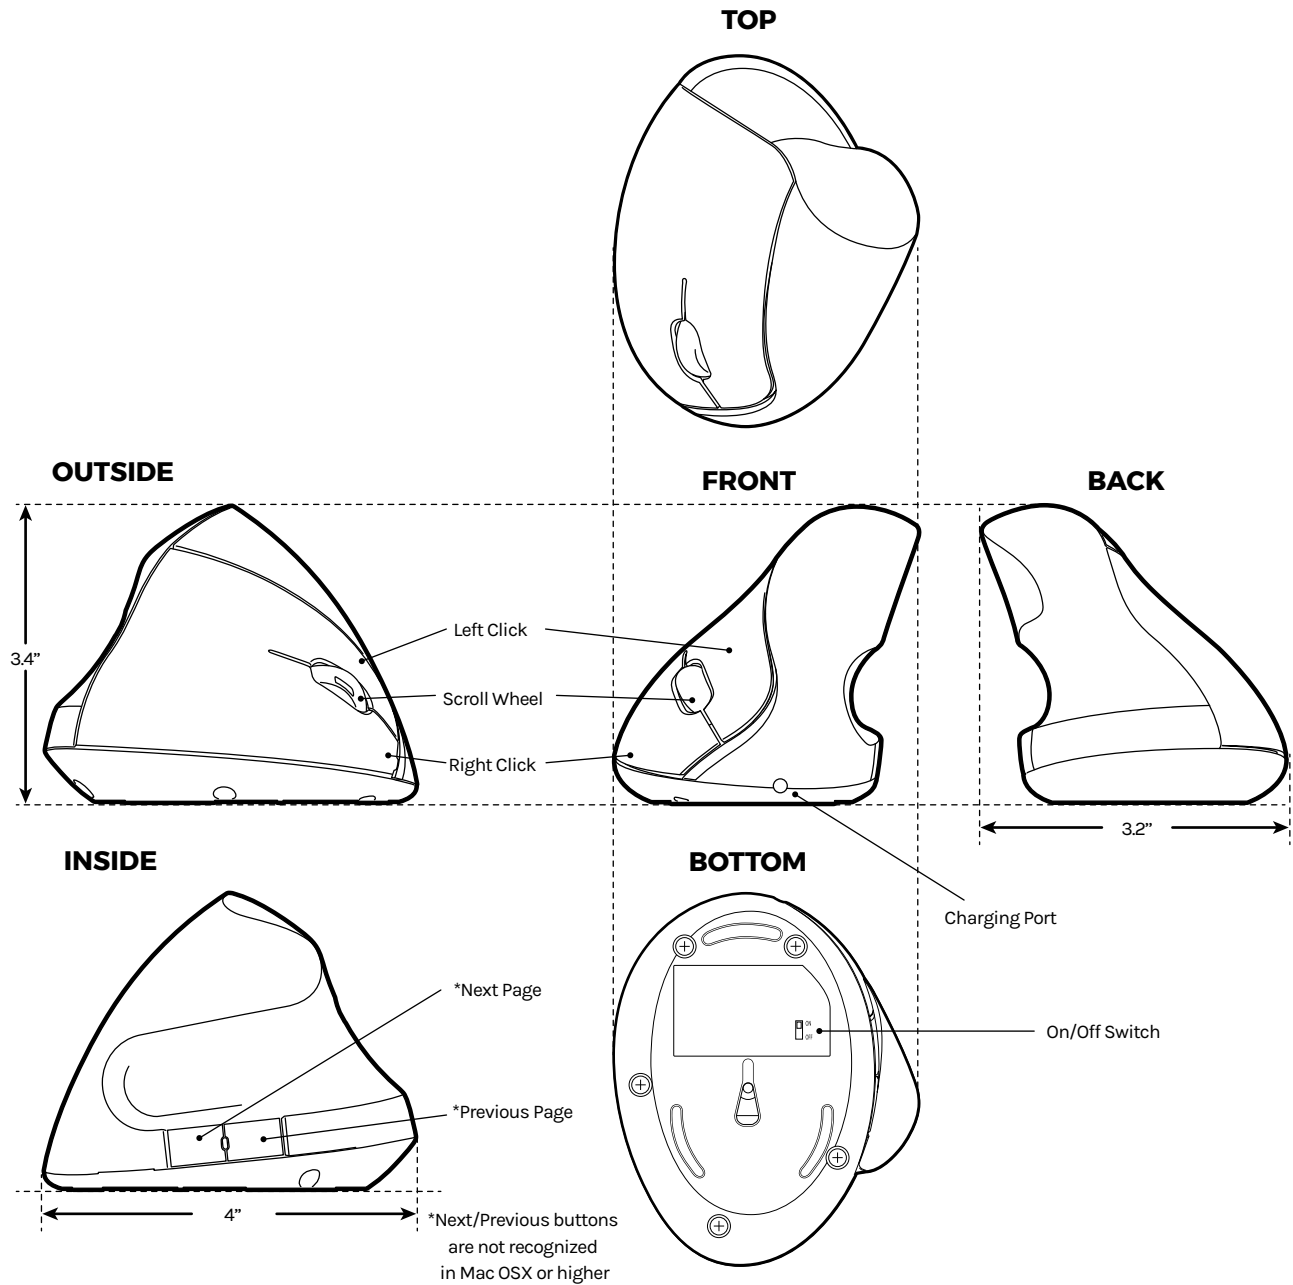

# Swell Vertical Ergonomic Mouse

SKU: ACC054

## Specifications

<b>Resolution</b>	1600 DPI
<b>Weight</b>	3.4 oz
<b>Working voltage</b>	5v
<b>Working current</b>	10 mA
<b>Lifelong clicks</b>	8 million
<b>Battery type</b>	Built-in rechargeable lithium battery
<b>Supported systems</b>	Windows, Mac OS, Linux
<b>Warranty</b>	15 year