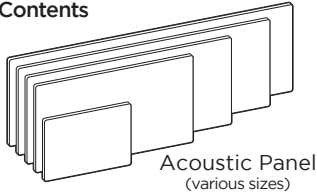

Rectangular Acoustic Wall Panel

KIT-ACU021-WALL

UPLIFT ACOUSTICS®

Package Contents

2" Finish Nails
(4 recommended)

Additional Items (must be purchased separately)

OR

Loctite® Construction Adhesive

Step 1

Choose a place on your wall where you want to hang your Acoustic panel. Mark the edges of the panel on the wall with a pencil to help with placement and to ensure the panel will be level when affixed to the wall.

Option 2 - Loctite® Construction Adhesive

Apply a bead of adhesive two inches from the the edge of the panel.

Follow the instructions on the Loctite® Adhesive carefully.

Carefully align the panel into the space you've drawn in Step 1, and press firmly around the edge as detailed in the Adhesive's instructions.