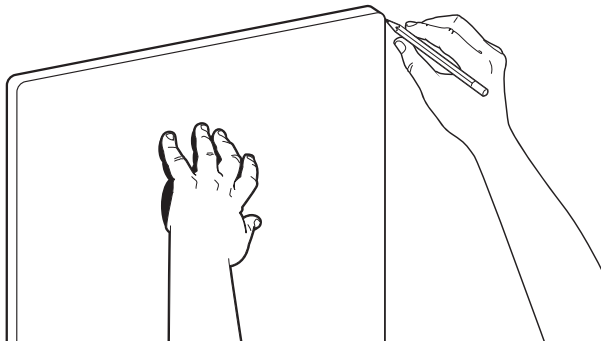

Rectangular Acoustic Wall Panel

KIT-ACU021-WALL

UPLIFT ACOUSTICS®

Package Contents

2" Finish Nails
(4 recommended)

Additional Items (must be purchased separately)

OR

Loctite® Construction Adhesive

Step 1

Choose a place on your wall where you want to hang your Acoustic panel. Mark the edges of the panel on the wall with a pencil to help with placement and to ensure the panel will be level when affixed to the wall.