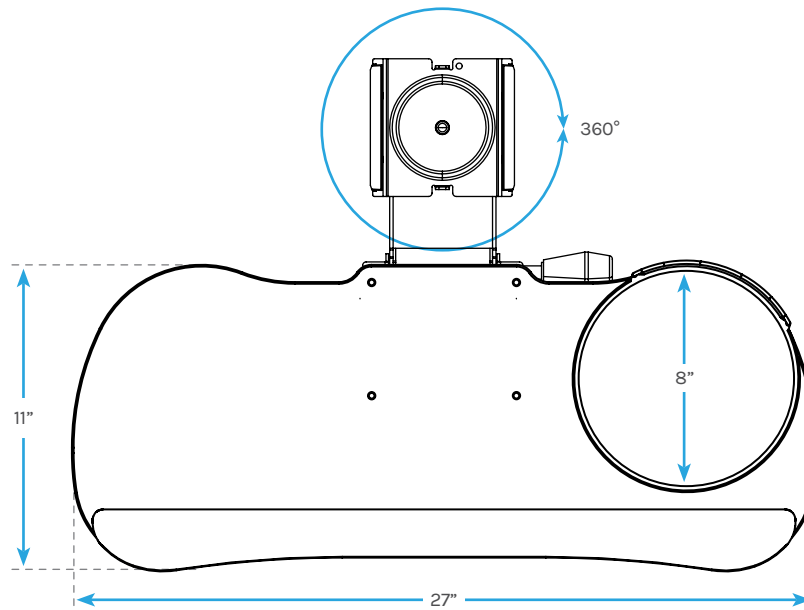

# Keyboard Tray System: Quick Adjust Mech w/ Big Ultra-Thin Tray

Specifications

KBT009, KBT006

- Meets ANSI/BIFMA X5.5-2014 Standard -

<b>Track Lengths</b>	21" (standard) 11" (for limited space)
<b>Swivel at Mechanism</b>	360°
<b>Mechanism Color</b>	Black
<b>Tray Color</b>	Black, White
<b>Tray Material</b>	Phenolic Resin
<b>Wrist Rest Material</b>	Self-Skinning Polyurethane Foam

# Keyboard Tray System: Economy Mech w/ Big Ultra-Thin Tray

Specifications

KBT010, KBT006

- Meets ANSI/BIFMA X5.5-2014 Standard -

<b>Track Lengths</b>	21" (standard) 11" (for limited space)
<b>Swivel at Mechanism</b>	360°
<b>Mechanism Color</b>	Black
<b>Tray Color</b>	Black, White, Bamboo
<b>Tray Material</b>	Phenolic Resin