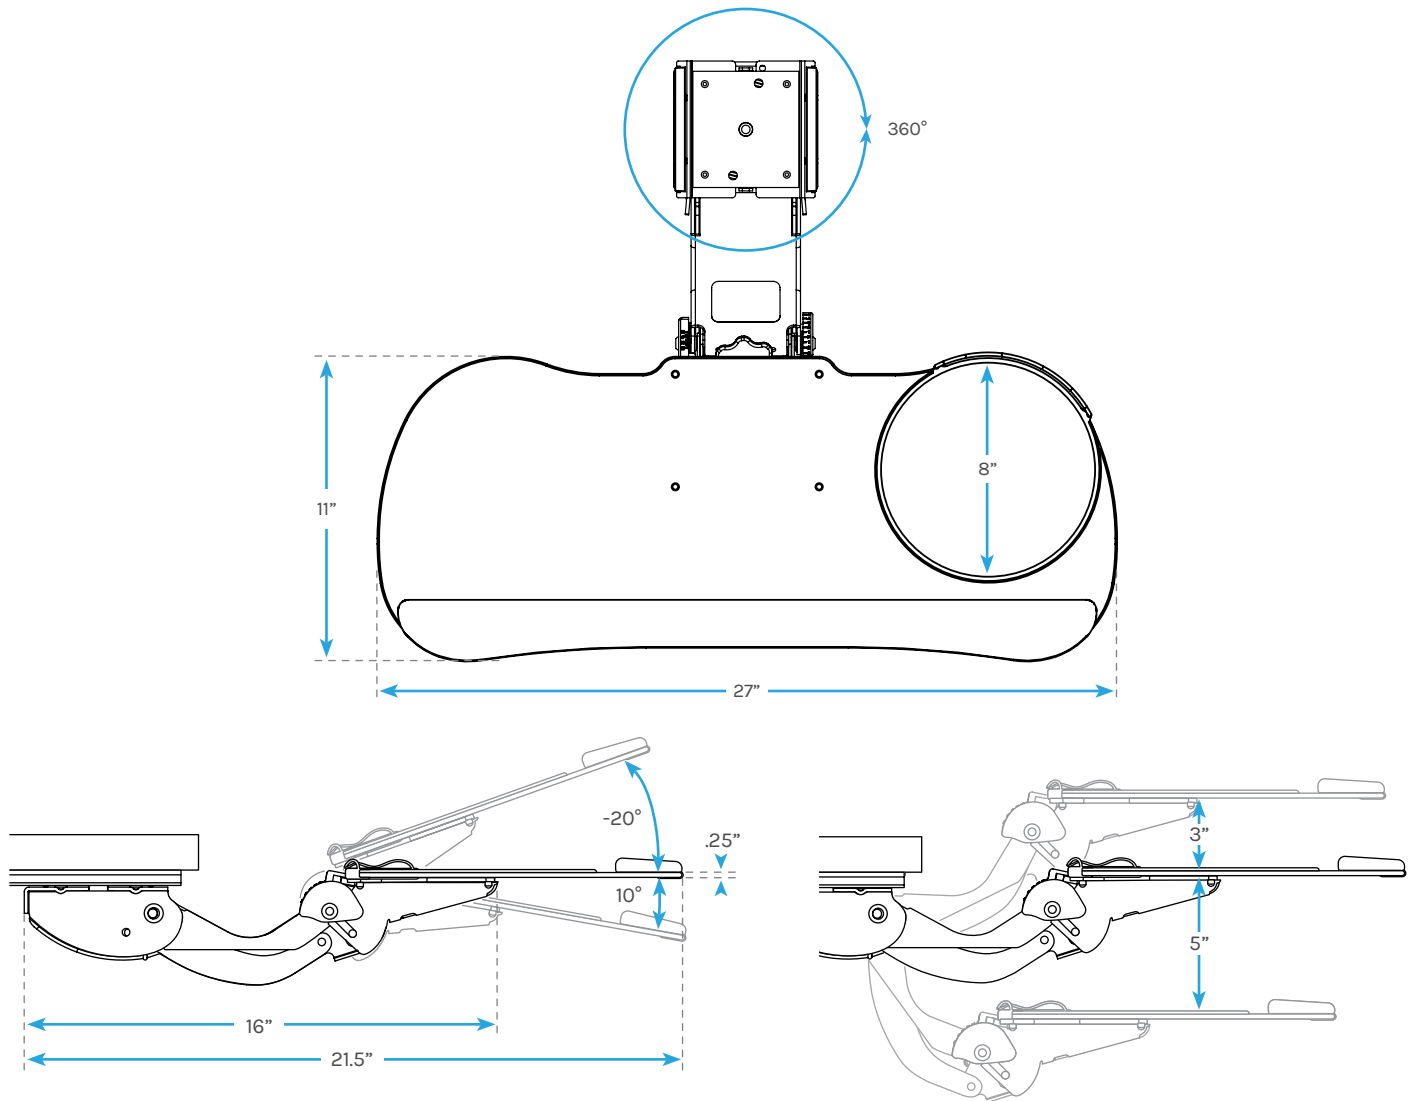

# Keyboard Tray System: Quick Adjust Mech w/ Big Ultra-Thin Tray

Specifications

KBT009, KBT006

- Meets ANSI/BIFMA X5.5-2014 Standard -

<b>Track Lengths</b>	21" (standard) 11" (for limited space)
<b>Swivel at Mechanism</b>	360°
<b>Mechanism Color</b>	Black
<b>Tray Color</b>	Black, White
<b>Tray Material</b>	Phenolic Resin
<b>Wrist Rest Material</b>	Self-Skinning Polyurethane Foam

# Keyboard Tray System: Economy Mech w/ Big Ultra-Thin Tray

Specifications

KBT010, KBT006

- Meets ANSI/BIFMA X5.5-2014 Standard -

<b>Track Lengths</b>	21" (standard) 11" (for limited space)
<b>Swivel at Mechanism</b>	360°
<b>Mechanism Color</b>	Black
<b>Tray Color</b>	Black, White, Bamboo
<b>Tray Material</b>	Phenolic Resin