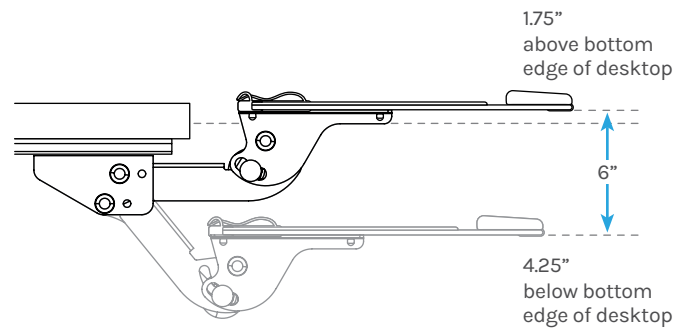

# Keyboard Tray System: Quick Adjust Mech w/ Big Ultra-Thin Tray

Specifications

KBT009, KBT006

- Meets ANSI/BIFMA X5.5-2014 Standard -

<b>Track Lengths</b>	21" (standard) 11" (for limited space)
<b>Swivel at Mechanism</b>	360°
<b>Mechanism Color</b>	Black
<b>Tray Color</b>	Black, White
<b>Tray Material</b>	Phenolic Resin
<b>Wrist Rest Material</b>	Self-Skinning Polyurethane Foam

# Keyboard Tray System: Economy Mech w/ Big Ultra-Thin Tray

Specifications

KBT010, KBT006

- Meets ANSI/BIFMA X5.5-2014 Standard -

<b>Track Lengths</b>	21" (standard) 11" (for limited space)
<b>Swivel at Mechanism</b>	360°
<b>Mechanism Color</b>	Black
<b>Tray Color</b>	Black, White, Bamboo
<b>Tray Material</b>	Phenolic Resin