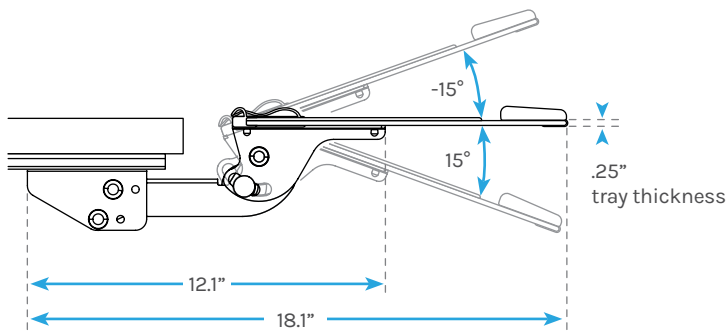

# Keyboard Tray System: Quick Adjust Mech w/ Big Ultra-Thin Tray

Specifications

KBT009, KBT006

- Meets ANSI/BIFMA X5.5-2014 Standard -

<b>Track Lengths</b>	21" (standard) 11" (for limited space)
<b>Swivel at Mechanism</b>	360°
<b>Mechanism Color</b>	Black
<b>Tray Color</b>	Black, White
<b>Tray Material</b>	Phenolic Resin
<b>Wrist Rest Material</b>	Self-Skinning Polyurethane Foam

# Keyboard Tray System: Economy Mech w/ Big Ultra-Thin Tray

Specifications

KBT010, KBT006

- Meets ANSI/BIFMA X5.5-2014 Standard -

<b>Track Lengths</b>	21" (standard) 11" (for limited space)
<b>Swivel at Mechanism</b>	360°
<b>Mechanism Color</b>	Black
<b>Tray Color</b>	Black, White, Bamboo
<b>Tray Material</b>	Phenolic Resin