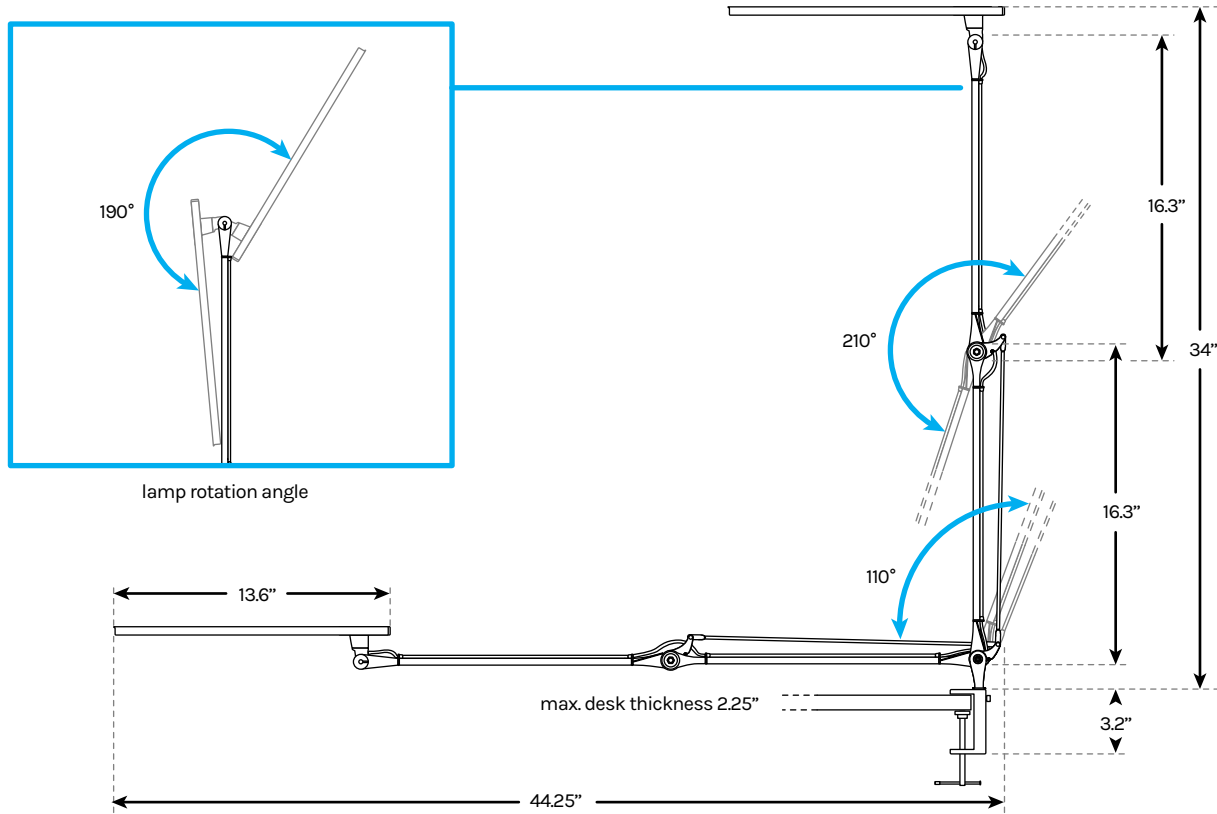

E7 LED Desk Lamp

SKU: LTG001

Specifications

Voltage	120 Vac
Power	9W
Color Render Index (CRI)	82
Lumens	685 Lm
Colors	Black, White, Blue w/ silver accents
Warranty	15 year

For help with assembly, find our assembly instructions at <https://bit.ly/2K6qMEk>