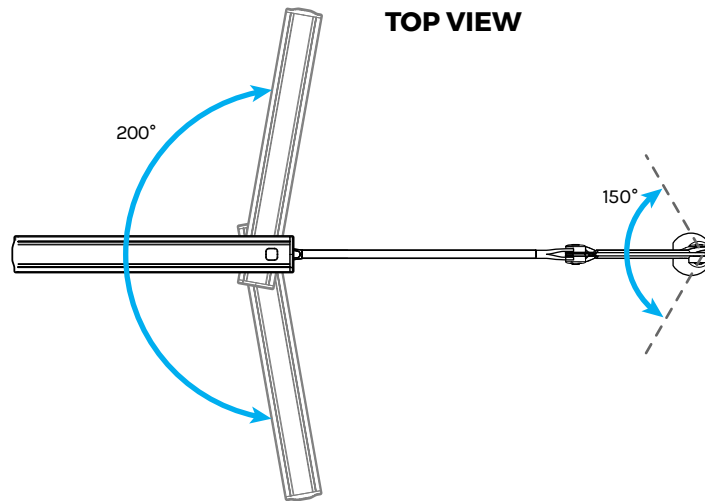

E7 LED Desk Lamp

SKU: LTG001

Specifications

Voltage	120 Vac
Power	9W
Color Render Index (CRI)	82
Lumens	685 Lm
Colors	Black, White, Blue w/ silver accents
Warranty	15 year

For help with assembly, find our assembly instructions at <https://bit.ly/2K6qMEk>