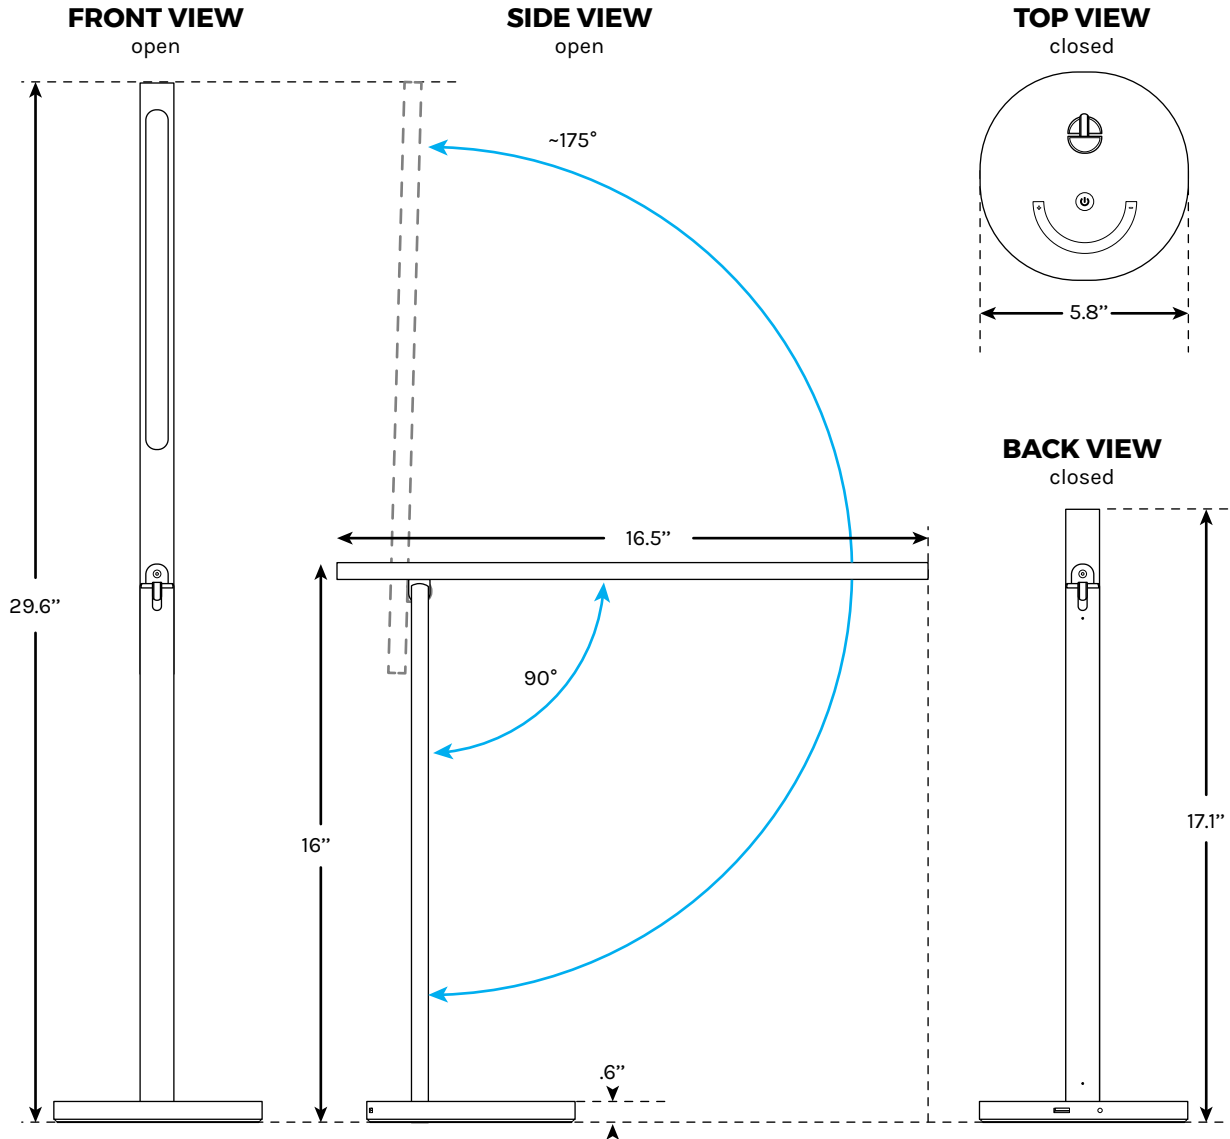

# E3 LED Desk Lamp

SKU: LTG004

## Specifications

**Light temperature** warm 2700K  
natural 4600K  
cool 6500K

**USB output** 5V/1A

**Color Render Index (CRI)** 84

**Power consumption** 12 W

**Lamp angle adjustment** Lamp ~175°

**Colors** Black, White, Silver