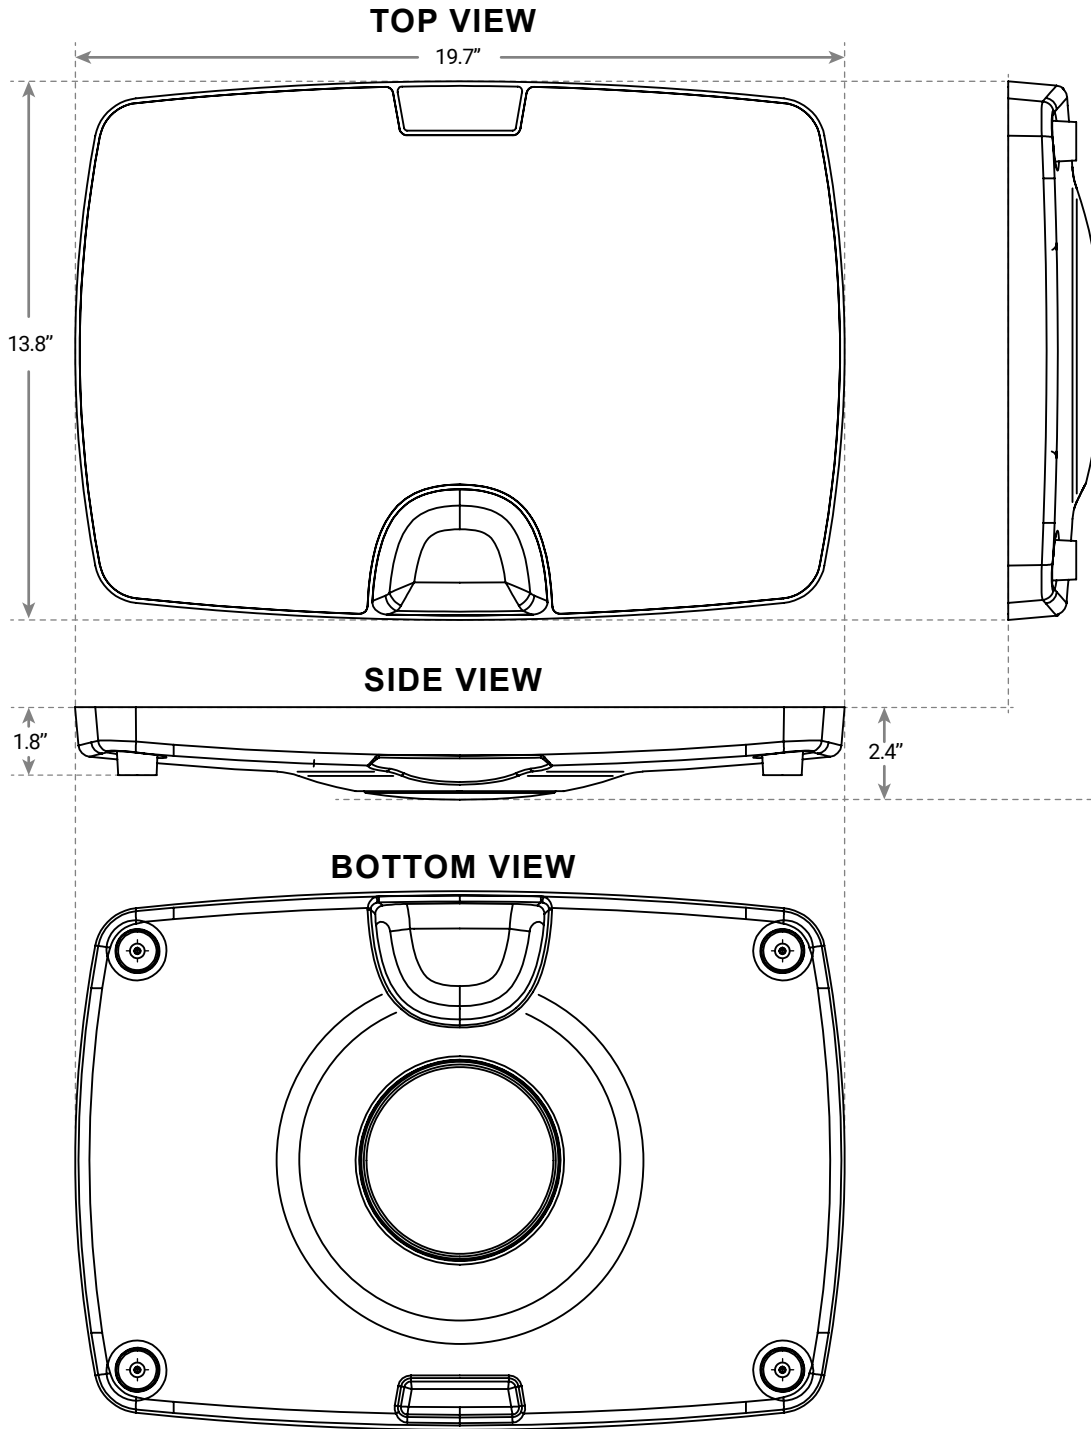

MVT007

CAPABILITIES

- Weight Capacity** 350 lbs. (158.7 kg)
- Product Weight** 6 lbs.
- Materials** Plastic, Steel, Rubber and Wool Felt

FEATURES

- Gives users the ability to tilt, rock, and swivel at work to get more movement into the workday
- Burns more calories than sitting or standing in place at sit-stand desks
- Felt surface is soft and comfortable to stand on without shoes