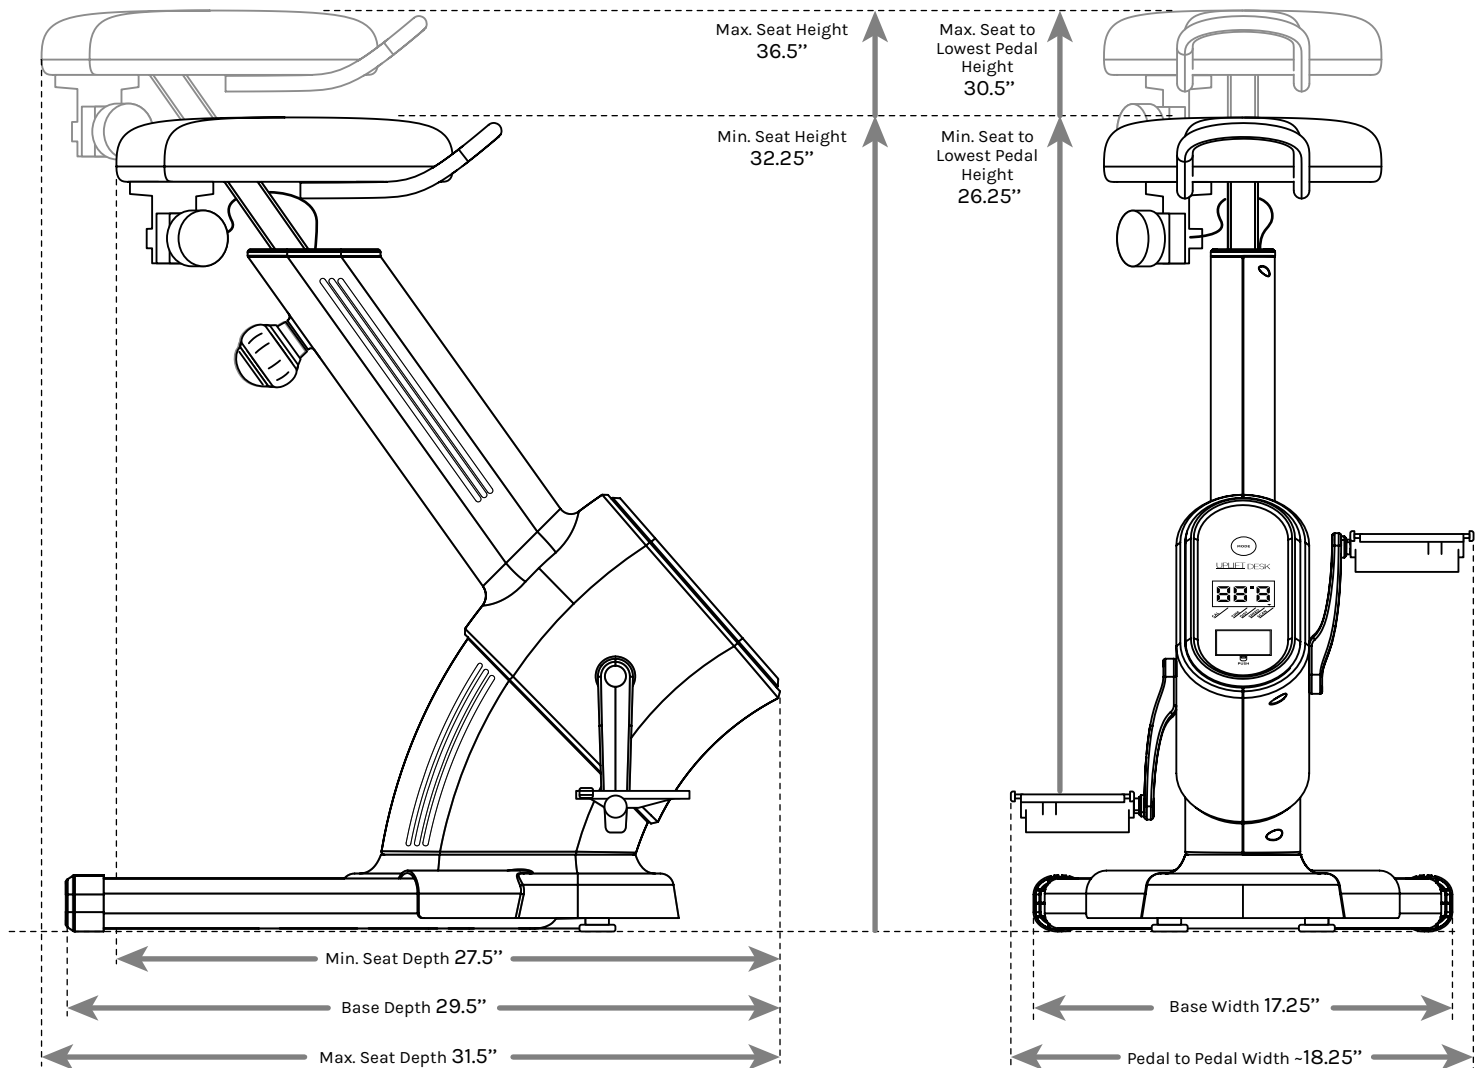

# E3 Under Desk Exercise Bike

SKU: MVT008

## Specifications

<b>Unit Weight</b>	37.5 lbs
<b>Weight Capacity</b>	250 lbs
<b>User Height Range</b>	5' 1" - 6' 3"
<b>Color</b>	Black
<b>Resistance Levels</b>	1 - 8
<b>Battery type</b>	AAA (not included)
<b>Warranty</b>	1 year