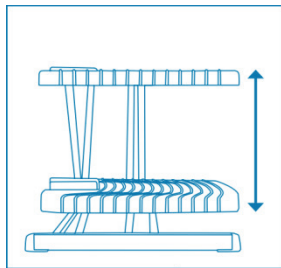

PRO 959[®]

Art. 09590000

SCORE[®]
seats to suit

UPC CODE:

- A highly user-friendly single foot-operated adjustment mechanism that requires only a slight tap of the orange button. Press it down, let the board come up whilst keeping your foot or feet on top of the board. To lower the board, push the button and press the board down with your legs with very little force. Take your foot off the button to lock the height in position.
- Easily adjustable to the right height for you, between 3.5" – 14.5" (9 and 37 cm)
- Optimum freedom of movement thanks to the footboard's tilt angle to get the position that is most comfortable for you
- Non-slip feet, suitable for every type of floor
- Large non-slip footboard, WxD 19.3" x 15.75" (49 x 40 cm), for optimum comfort (as per DIN 4556)
- Can carry a weight of up to 220 Lbs (100 kg)
- Quality that translates into a 5-year guarantee
- 99% recyclable thanks to Score's careful selection of materials