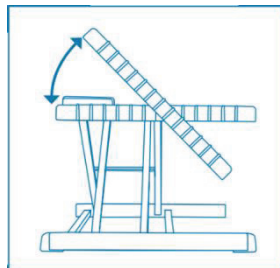

PRO 959[®]

Art. 09590000

SCORE[®]
seats to suit

UPC CODE:

- A highly user-friendly single foot-operated adjustment mechanism that requires only a slight tap of the orange button. Press it down, let the board come up whilst keeping your foot or feet on top of the board. To lower the board, push the button and press the board down with your legs with very little force. Take your foot off the button to lock the height in position.
- Easily adjustable to the right height for you, between 3.5" – 14.5" (9 and 37 cm)
- Optimum freedom of movement thanks to the footboard's tilt angle to get the position that is most comfortable for you
- Non-slip feet, suitable for every type of floor
- Large non-slip footboard, WxD 19.3" x 15.75" (49 x 40 cm), for optimum comfort (as per DIN 4556)
- Can carry a weight of up to 220 Lbs (100 kg)
- Quality that translates into a 5-year guarantee
- 99% recyclable thanks to Score's careful selection of materials