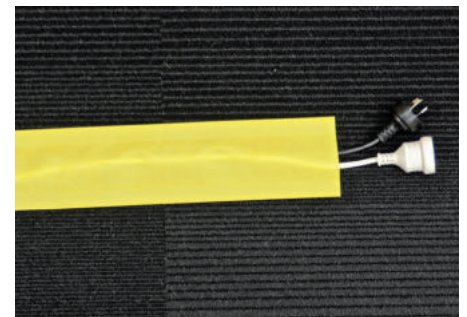

## SIMPLY MEASURE, CUT AND SECURE

Minimise trip hazards and conceal unsightly cords with the highly versatile Secure Cord Cover.™

Secure Cord presents an original way to manage loose cables on carpet surfaces. Its unique design and 'cut-to-length' flexibility results in the lowest height profile possible while safely securing cords and avoiding the constraints of similar cord covers.

### Easy to use

Simply pull required length of Secure Cord from dispenser box, cut with scissors and lay over loose cables, securing the underside grip hooks onto the carpet.

Re-useable, washable and a fraction of the price of other cord covers, Secure Cord is perfect for offices, expo floors, public spaces, stages, schools, churches – the list goes on!

### KEY POINTS:

- 4" wide (100mm)
- Handy dispenser box available in two sizes: 82ft or 16.5ft
- Two colour options: Yellow (highlights cords) or Black (hides them)
- Cut to any length you desire
- For use on any loop pile carpet
- Lightweight, re-useable, washable
- Lowest height profile cord cover available, minimises tripping hazard.