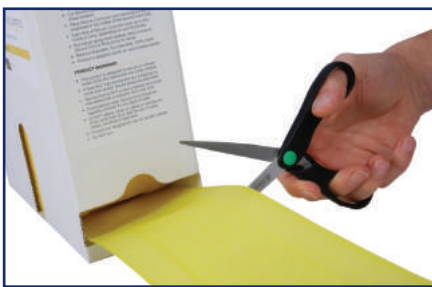

## SIMPLY MEASURE, CUT AND SECURE

Minimise trip hazards and conceal unsightly cords with the highly versatile Secure Cord Cover.™

Secure Cord presents an original way to manage loose cables on carpet surfaces. Its unique design and 'cut-to-length' flexibility results in the lowest height profile possible while safely securing cords and avoiding the constraints of similar cord covers.

### Easy to use

Simply pull required length of Secure Cord from dispenser box, cut with scissors and lay over loose cables, securing the underside grip hooks onto the carpet.

Re-useable, washable and a fraction of the price of other cord covers, Secure Cord is perfect for offices, expo floors, public spaces, stages, schools, churches – the list goes on!

### KEY POINTS:

- 4" wide (100mm)
- Handy dispenser box available in two sizes: 82ft or 16.5ft
- Two colour options: Yellow (highlights cords) or Black (hides them)
- Cut to any length you desire
- For use on any loop pile carpet
- Lightweight, re-useable, washable
- Lowest height profile cord cover available, minimises tripping hazard.