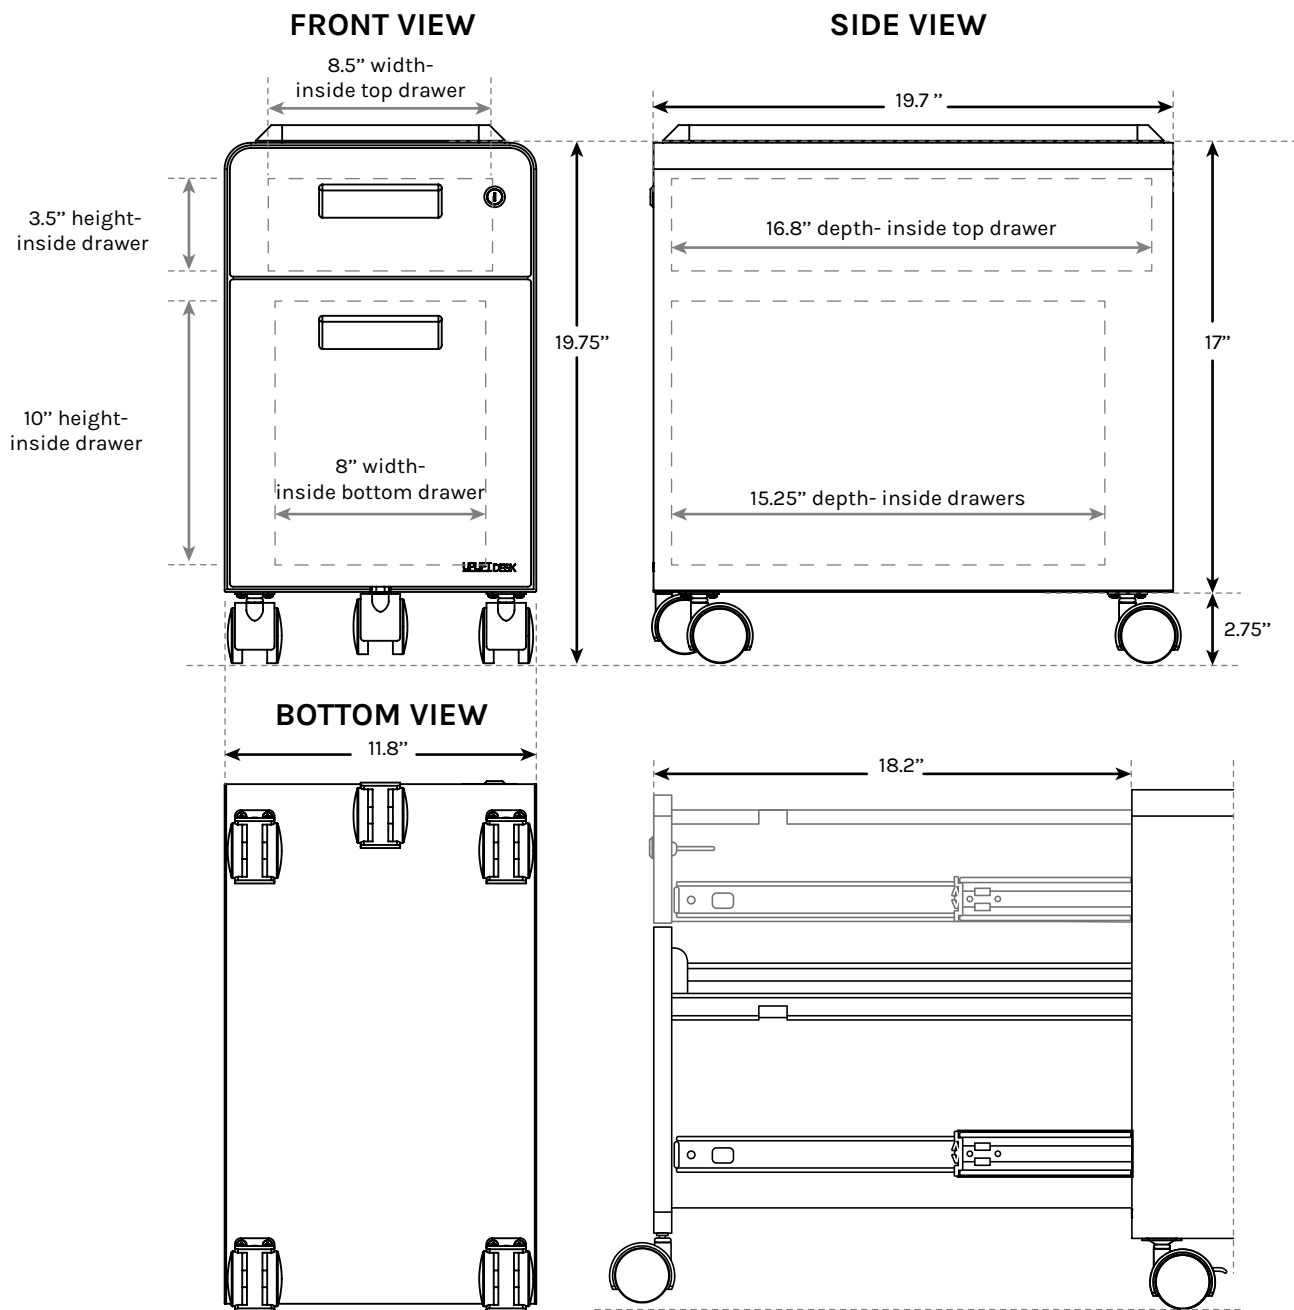

Narrow 2-Drawer File Cabinet with Seat

Specifications

SKU: STR006

Color Black, Gray, White, Industrial Style

Finish Powder-coat paint

Weight Capacity 225 lbs

Constructions Steel

Warranty 15 year