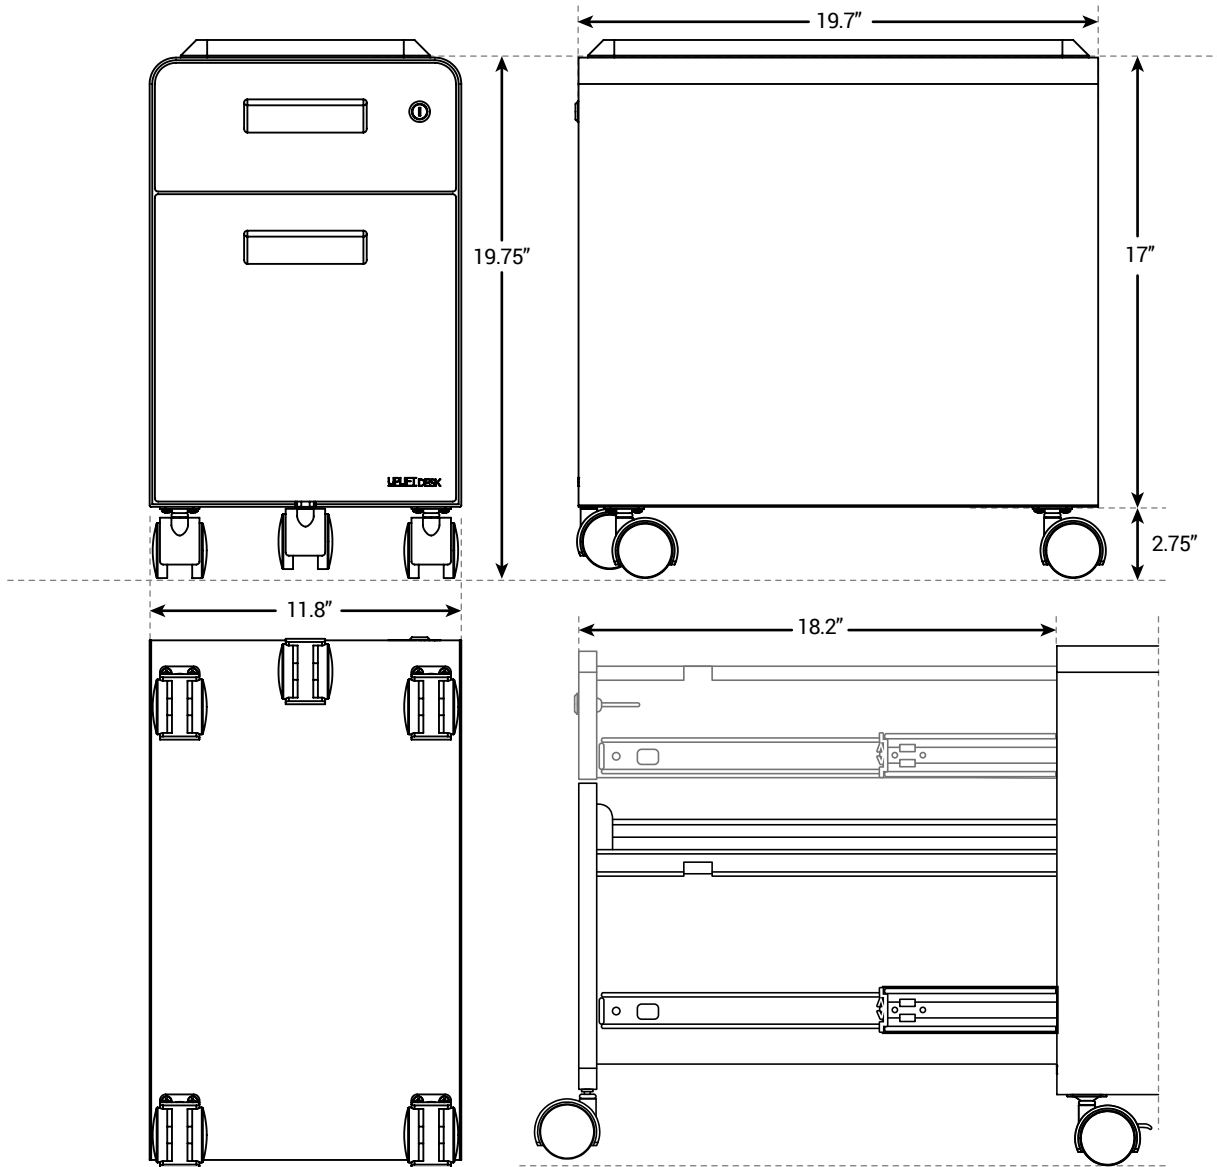

NARROW 2-DRAWER FILE CABINET w/ SEAT UPLIFT DESK®

STR006

CAPABILITIES

| | |
|------------------------------|--------------------|
| Color | Black, Gray, White |
| Finish | Powder-coat paint |
| Weight Capacity | 225 lbs. |
| Construction | Steel |
| Warranty | 7 years |

FEATURES

- Sturdy steel construction with rounded corner design.
- Top drawer features a "soft-close" function; Non-sliding pencil tray fits into top drawer; Bottom drawer accommodates letter and legal-size hanging folders.
- Includes cushioned top so the pedestal can be used as a guest stool. Fifth caster and squared base provide stability for sitting.