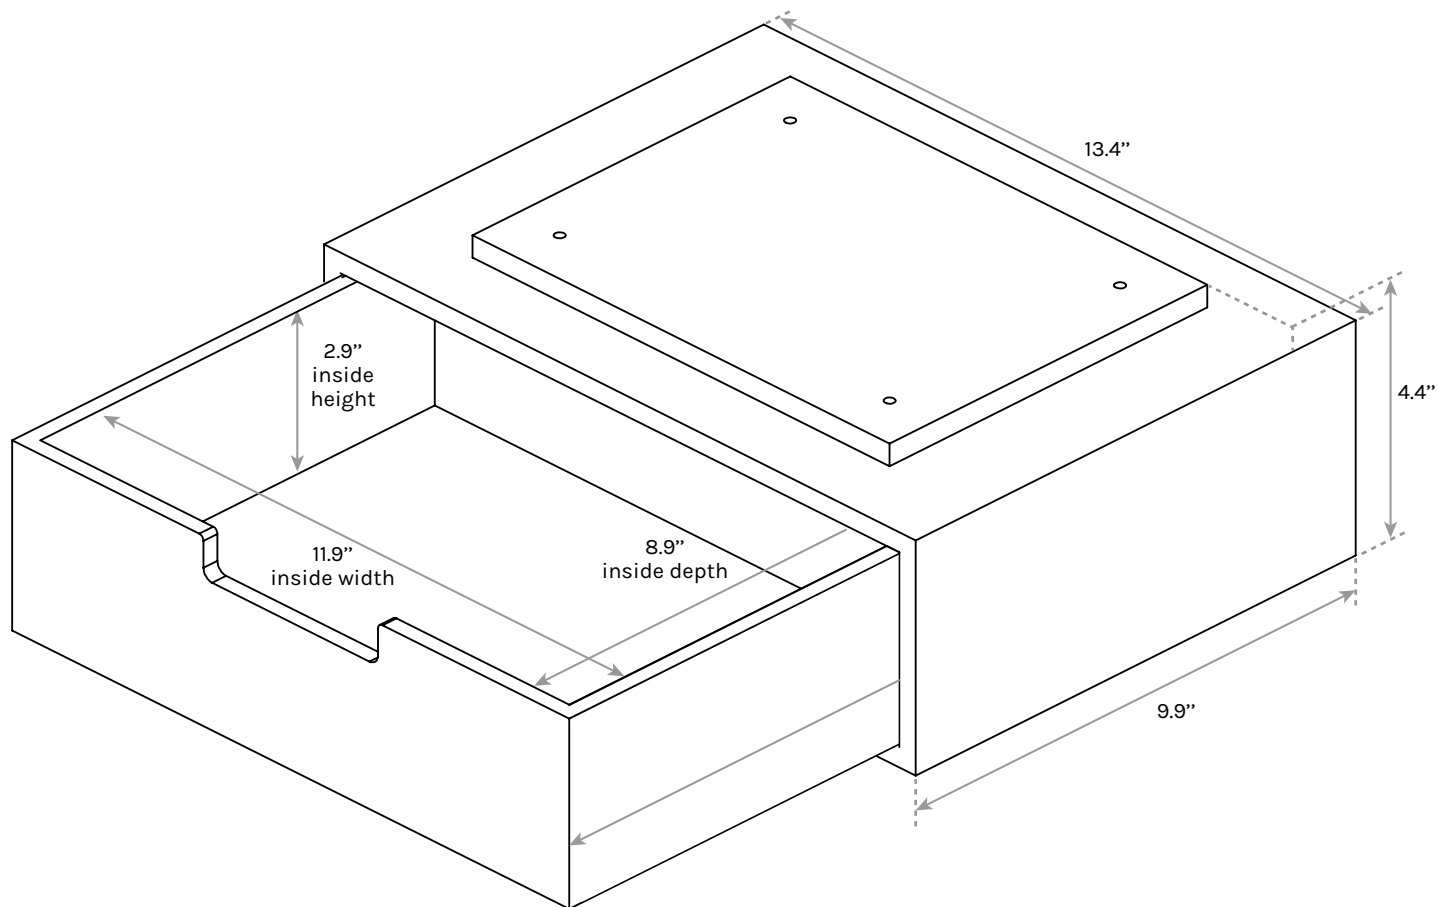

Bamboo Desk Drawer

SKU: STR018

Specifications

Unit Weight	5.5 lb
Weight Capacity	17 lb
Material	Moso Bamboo
Warranty	15 year

For help with assembly, find our assembly instructions at <http://bit.ly/2WCBS6x>