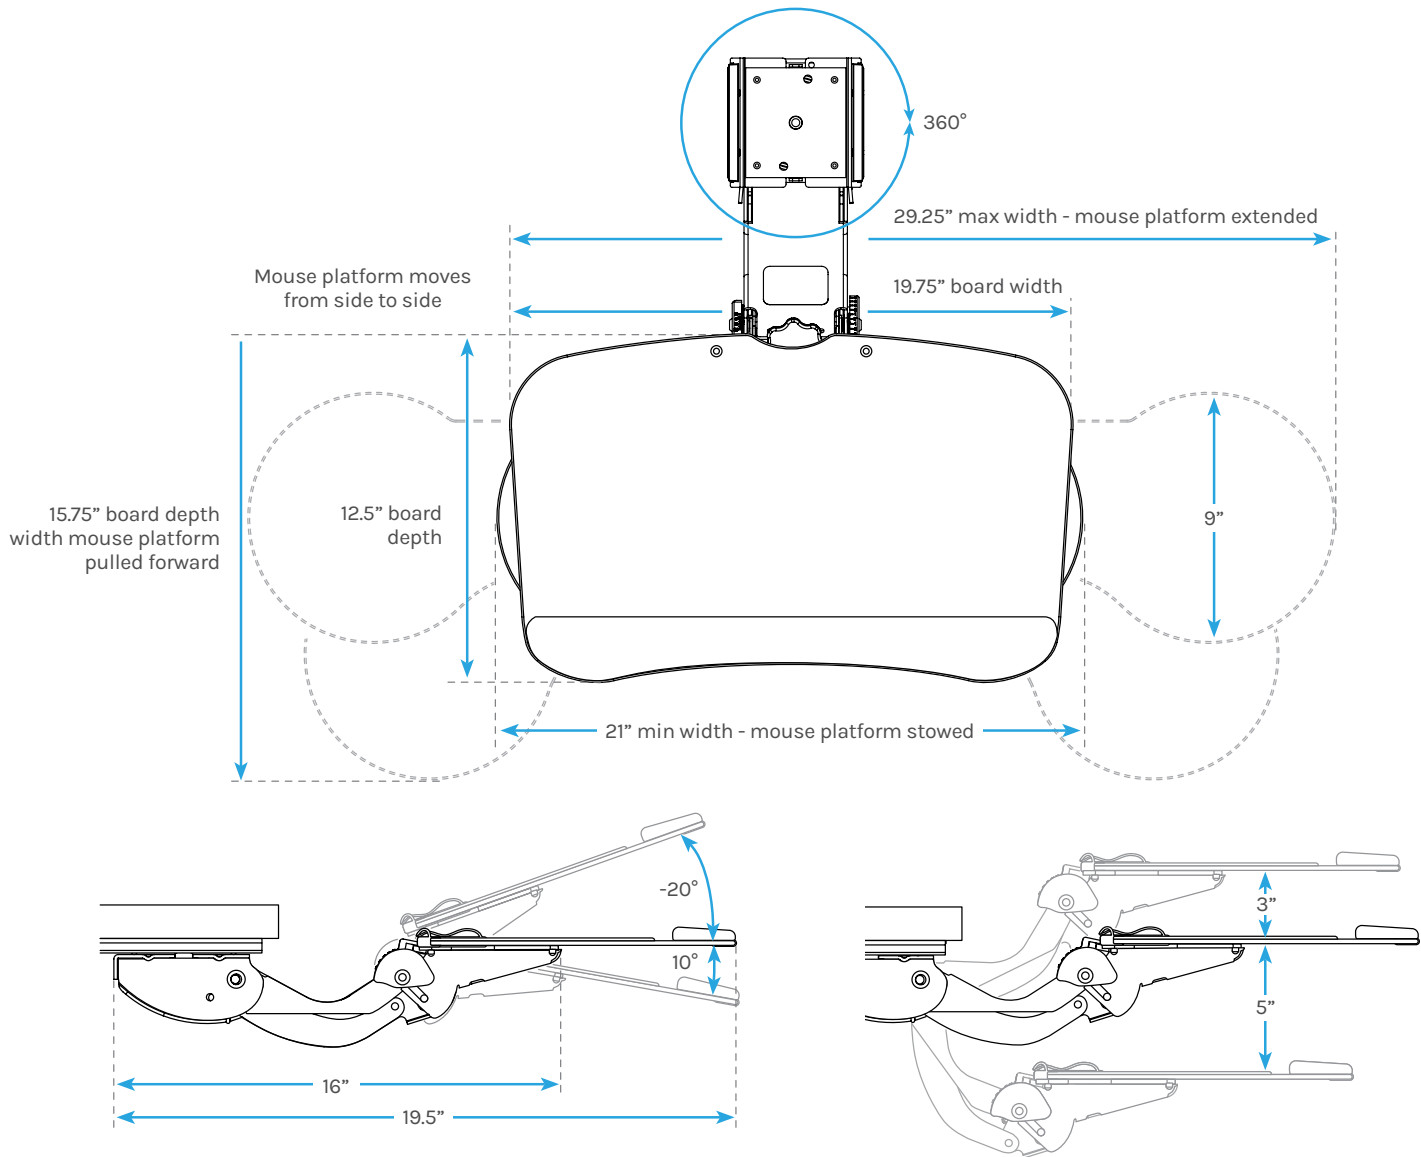

Keyboard Tray System: Quick Adjust Mech w/ Switch Tray

Specifications

KBT009, KBT008

- Meets ANSI/BIFMA X5.5-2014 Standard -

Track Lengths	21" (standard) 11" (for limited space)
Swivel at Mechanism	360°
Mechanism Color	Black
Tray Color	Black, White
Tray Material	Phenolic Resin
Wrist Rest Material	Self-Skinning Polyurethane Foam

Keyboard Tray System: Economy Mech w/ Switch Tray

Specifications

KBT010, KBT008

- Meets ANSI/BIFMA X5.5-2014 Standard -

Track Lengths	21" (standard) 11" (for limited space)
Swivel at Mechanism	360°
Mechanism Color	Black
Tray Color	Black
Tray Material	Phenolic Resin