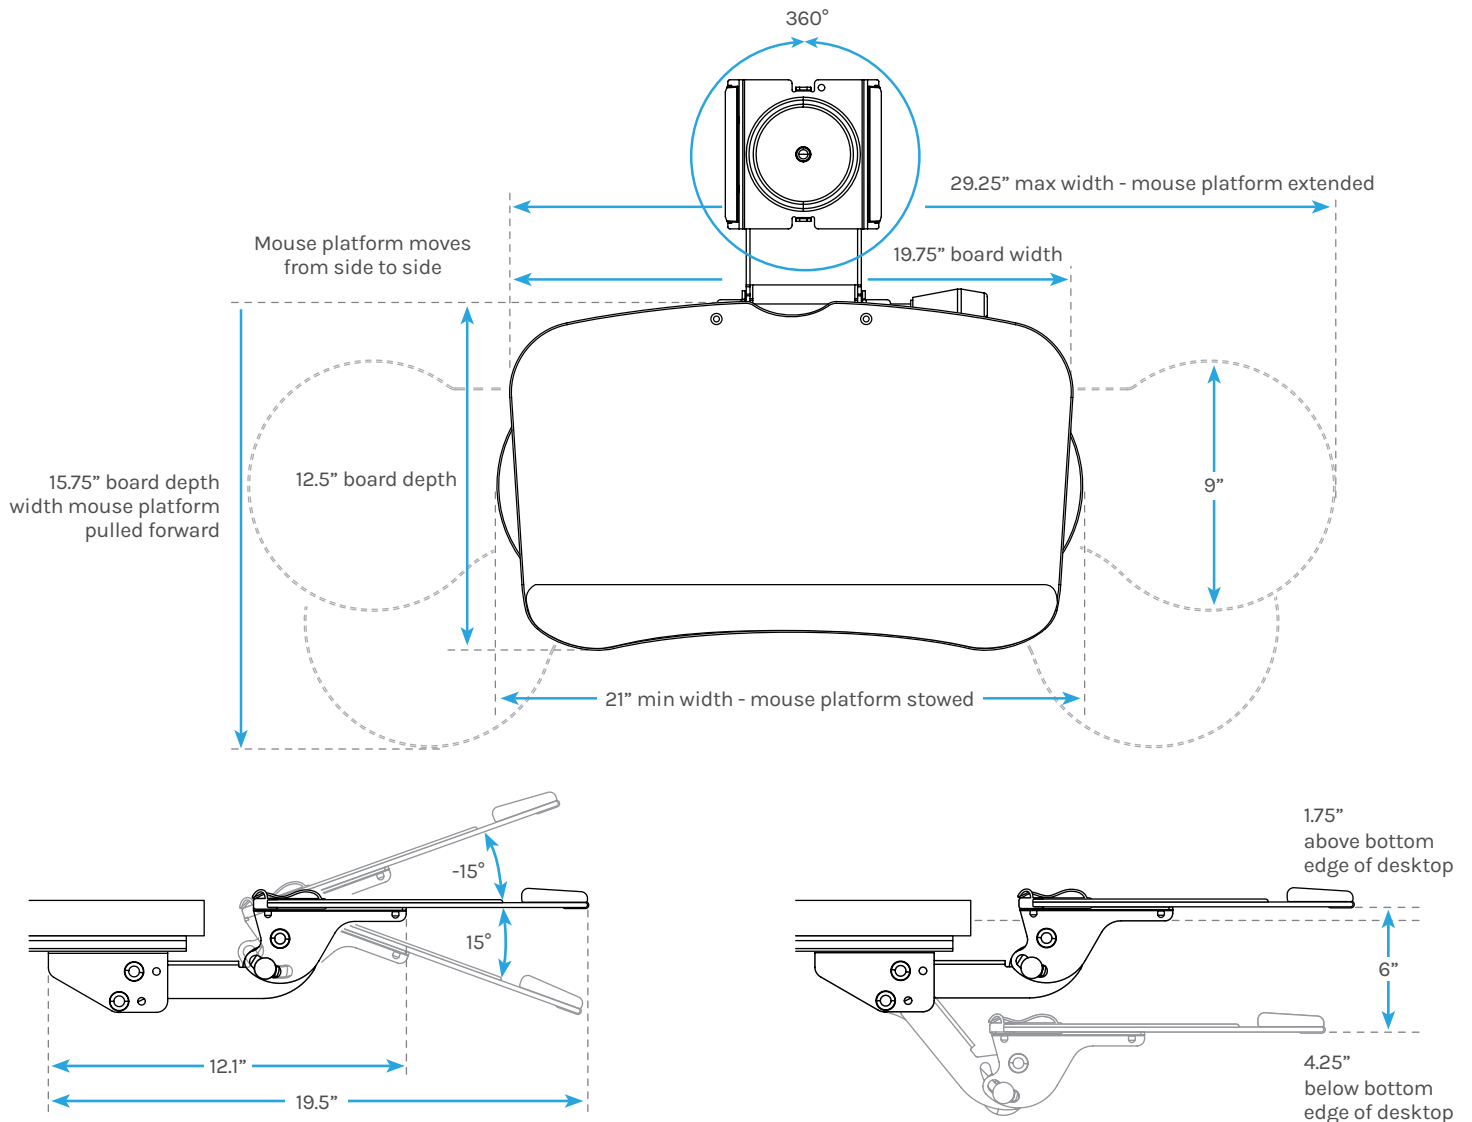

Keyboard Tray System: Quick Adjust Mech w/ Switch Tray

Specifications

KBT009, KBT008

- Meets ANSI/BIFMA X5.5-2014 Standard -

Track Lengths	21" (standard) 11" (for limited space)
Swivel at Mechanism	360°
Mechanism Color	Black
Tray Color	Black, White
Tray Material	Phenolic Resin
Wrist Rest Material	Self-Skinning Polyurethane Foam

Keyboard Tray System: Economy Mech w/ Switch Tray

Specifications

KBT010, KBT008

- Meets ANSI/BIFMA X5.5-2014 Standard -

Track Lengths	21" (standard) 11" (for limited space)
Swivel at Mechanism	360°
Mechanism Color	Black
Tray Color	Black
Tray Material	Phenolic Resin