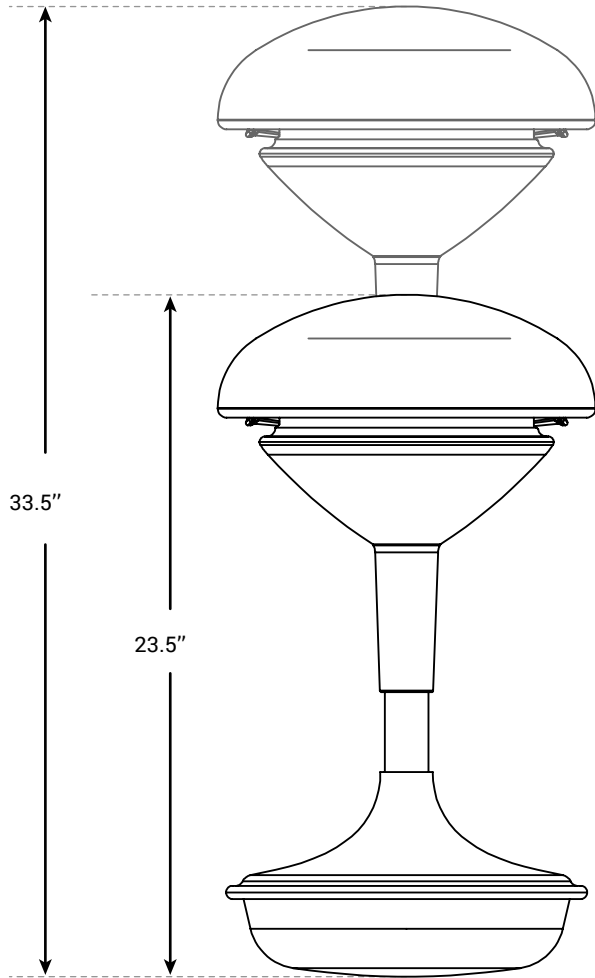

**SIDE VIEW**

**TOP VIEW**

## CAPABILITIES

- Weight Capacity** ..... 300 lbs.
- Seat Color** ..... Black, Blue
- Warranty** ..... 7 years

## FEATURES

- Weighted base with center of gravity stability encourages a full range of motion, from active sitting to perching
- Self-balancing stool returns to upright position after use
- Waterfall seat cushion alleviates pressure, allows maximum flexibility, and promotes circulation