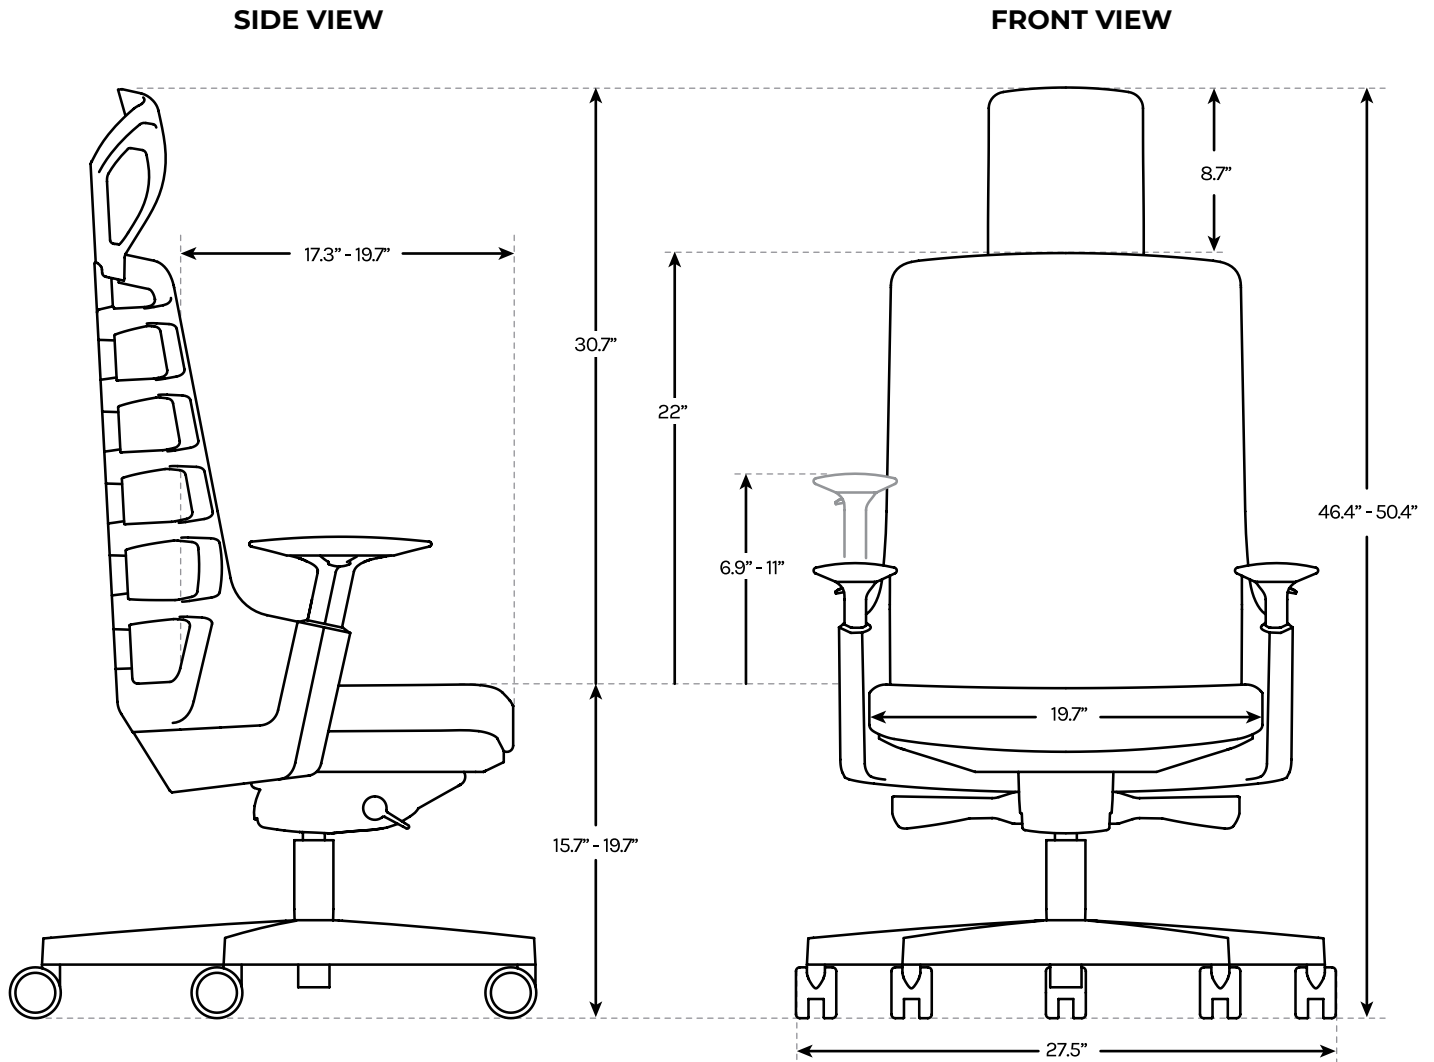

Vert Ergonomic Office Chair

SKU: CHR458

Specifications

CAPABILITIES

Weight Capacity 250 lbs

Color Black and white

Warranty 3 years

FEATURES

- Back mimics human vertebrae to deliver continuous support along the entire spine.
- Mesh back allows for more breathability for total seated comfort.
- Soft touch armrests height adjust and seat offers height and depth adjustment.