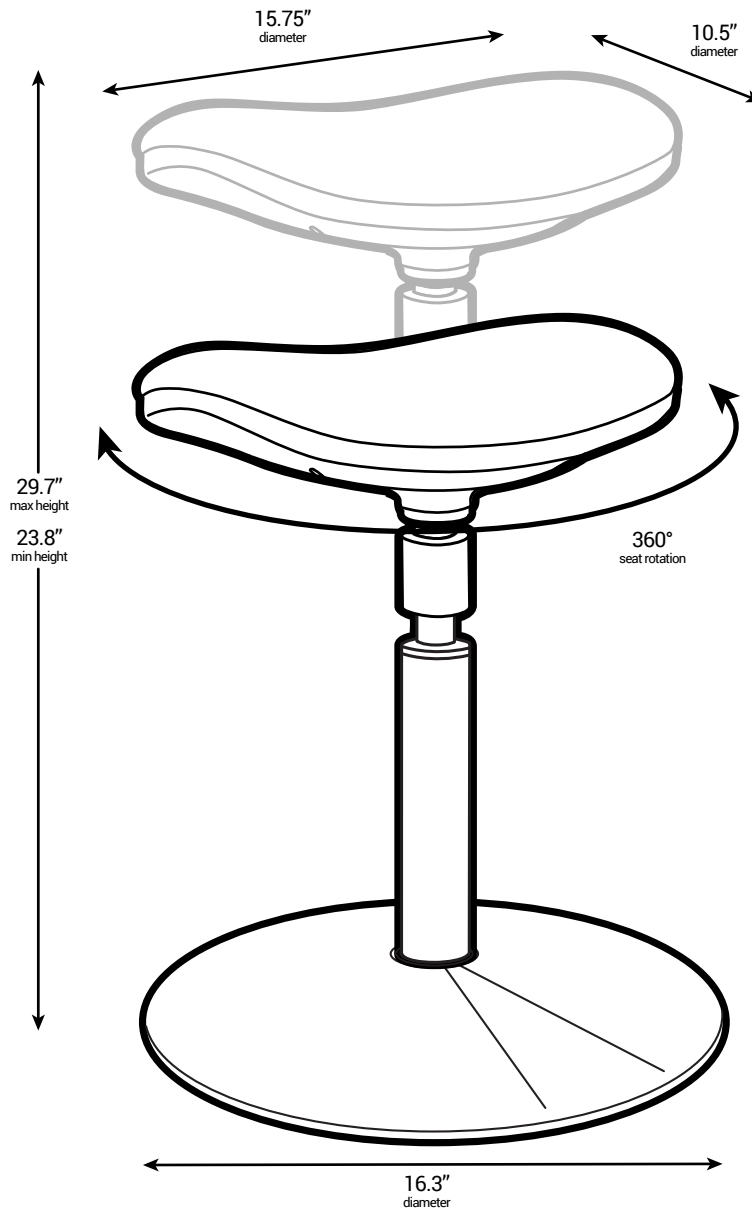

## CAPABILITIES

**Weight Capacity** .....220 lbs. (100kg)

**Warranty** ..... 1 year

## FEATURES

- Stool rotates 360 degrees from a central point on the base.
- Seat allows user to rock back and forth.
- Users have just under 6" of height adjustments, from 23.8" to 29.7" high.
- The wide, stable base keeps the stool upright.