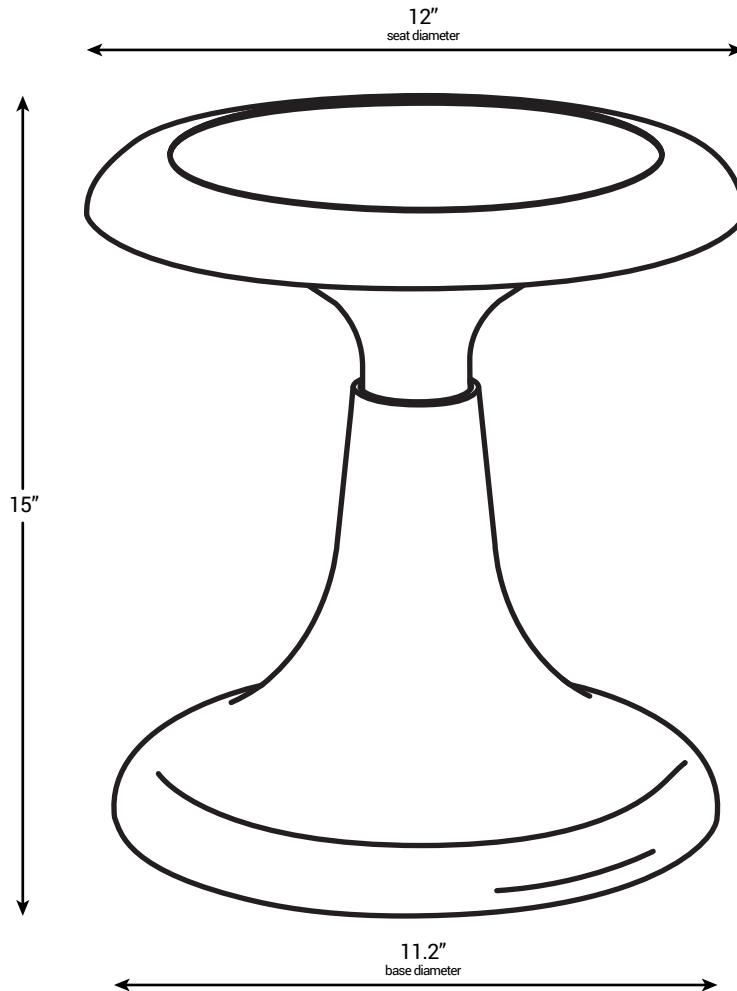

CHR461

CAPABILITIES

Weight Capacity250 lbs.

ColorsBlue, Green

FEATURES

- Fixed-height stool gives children the ability to sit, swivel, and perch while seated.
- Sturdy slip resistant rubber base keeps the stool in place when users rotate on the seat.
- Available in blue and green bodies with a gray seat.