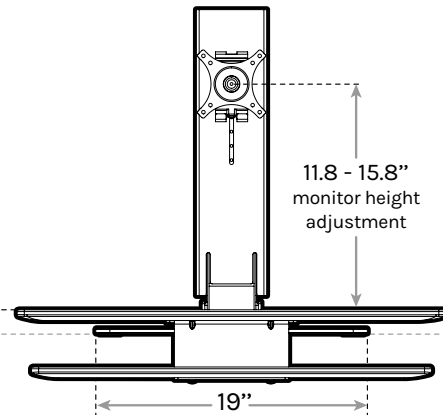

## Specifications

**Contract-grade  
Quality**

**SIDE VIEW**

**TOP VIEW**

**FRONT VIEW**

<b>Height Range</b>	21" High from desk level
<b>Unit Weight</b>	92 lb
<b>Max Lifting Capacity</b>	110 lb
<b>Max Monitor Size</b>	Any Size
<b>VESA weight Capacity</b>	17.6 lb
<b>Voltage Input</b>	120Vac, 60Hz, 200W max
<b>Warranty</b>	15 year