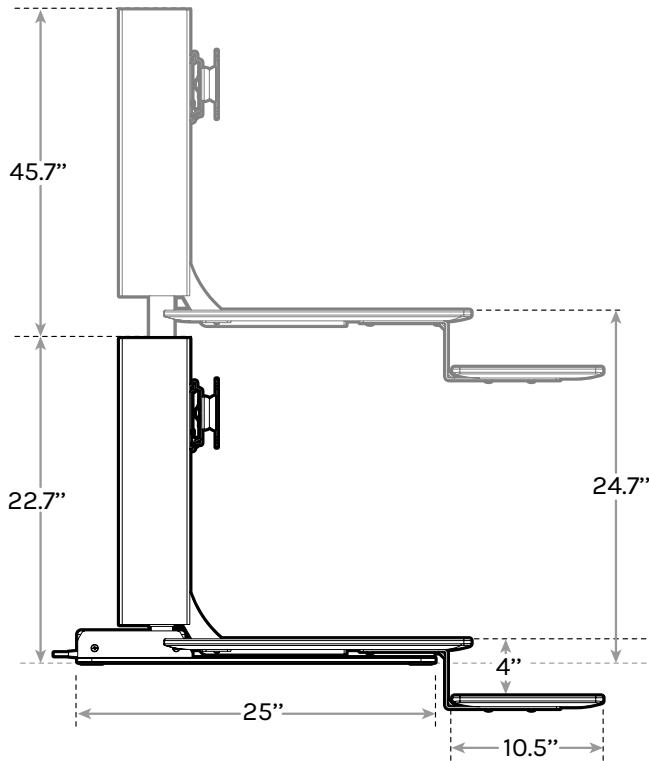

# E7 Electric Desk Converter

SKU: UDA115-A

## Specifications

**Contract-grade  
Quality**

**SIDE VIEW**

**TOP VIEW**

**FRONT VIEW**

<b>Height Range</b>	21" High from desk level
<b>Unit Weight</b>	92 lb
<b>Max Lifting Capacity</b>	110 lb
<b>Max Monitor Size</b>	Any Size
<b>VESA weight Capacity</b>	17.6 lb
<b>Voltage Input</b>	120Vac, 60Hz, 200W max
<b>Warranty</b>	15 year