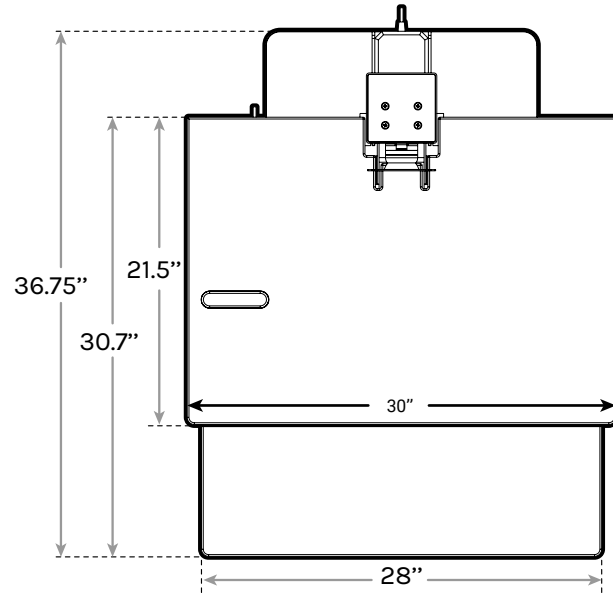

## Specifications

**Contract-grade  
Quality**

**SIDE VIEW**

**TOP VIEW**

**FRONT VIEW**

<b>Height Range</b>	21" High from desk level
<b>Unit Weight</b>	92 lb
<b>Max Lifting Capacity</b>	110 lb
<b>Max Monitor Size</b>	Any Size
<b>VESA weight Capacity</b>	17.6 lb
<b>Voltage Input</b>	120Vac, 60Hz, 200W max
<b>Warranty</b>	15 year