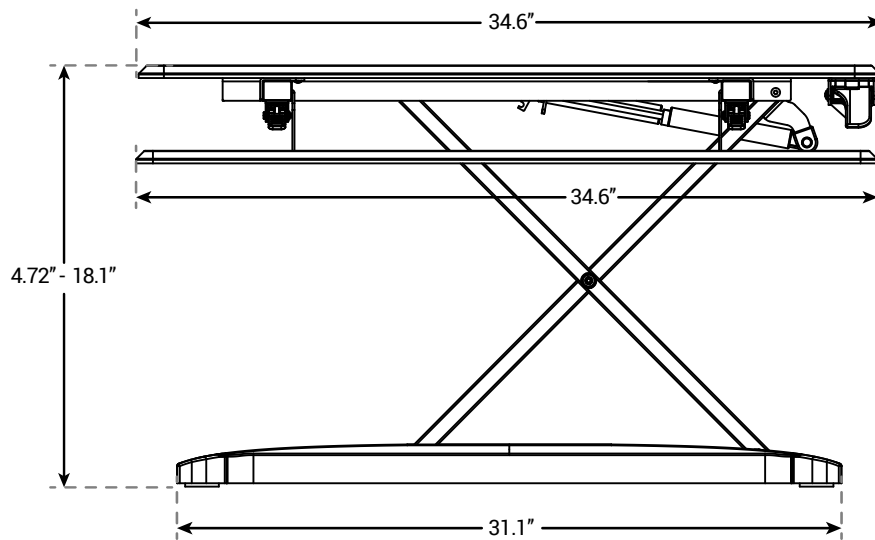

XF STANDING DESK CONVERTER-MED

UPLIFT DESK®

UDA116-MED

CAPABILITIES

Max Weight limit 33 lbs
Height Range 13.4"
Color Black, White
Warranty 2 years

FEATURES

- Minimal assembly required, just attach the keyboard tray.
- Quickly converts your workstation into a sit-to-stand desk.
- No electricity needed.