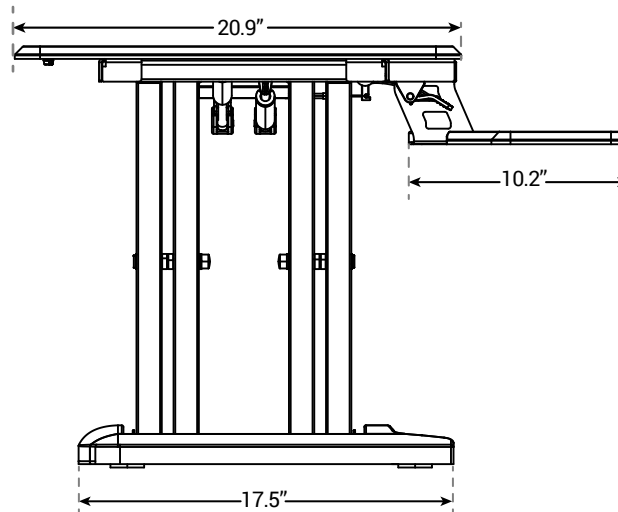

XF STANDING DESK CONVERTER-MED

UPLIFT DESK®

UDA116-MED

CAPABILITIES

Max Weight limit 33 lbs
Height Range 13.4"
Color Black, White
Warranty 2 years

FEATURES

- Minimal assembly required, just attach the keyboard tray.
- Quickly converts your workstation into a sit-to-stand desk.
- No electricity needed.