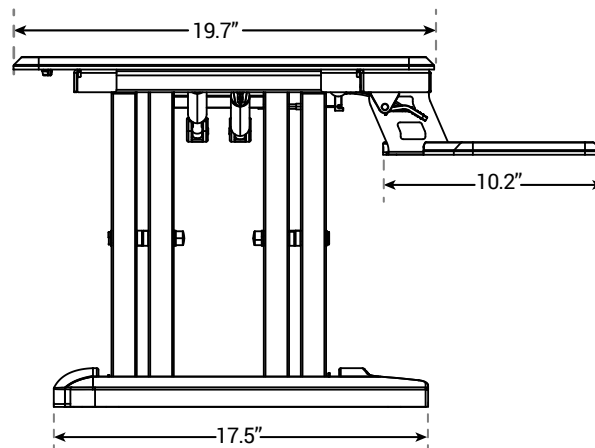

UDA116-SML

CAPABILITIES

Max Weight limit 33 lbs
Height Range 11.1"
Color Black, White
Warranty 2 years

FEATURES

- Minimal assembly required, just attach the keyboard tray.
- Quickly converts your workstation into a sit-to-stand desk.
- No electricity needed.