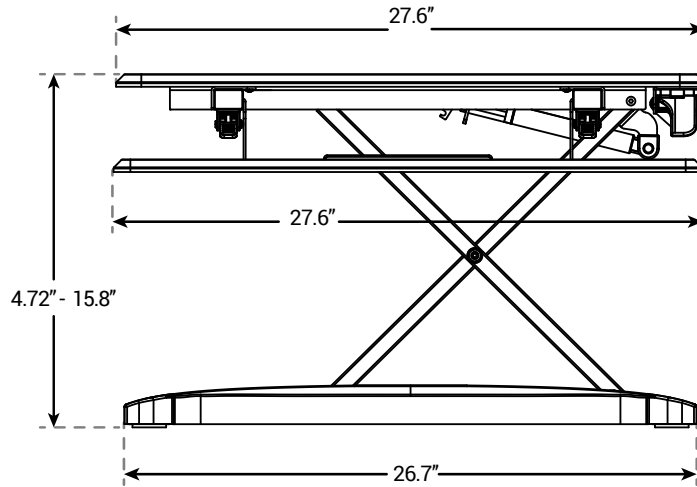

UDA116-SML

CAPABILITIES

Max Weight limit 33 lbs
Height Range 11.1"
Color Black, White
Warranty 2 years

FEATURES

- Minimal assembly required, just attach the keyboard tray.
- Quickly converts your workstation into a sit-to-stand desk.
- No electricity needed.