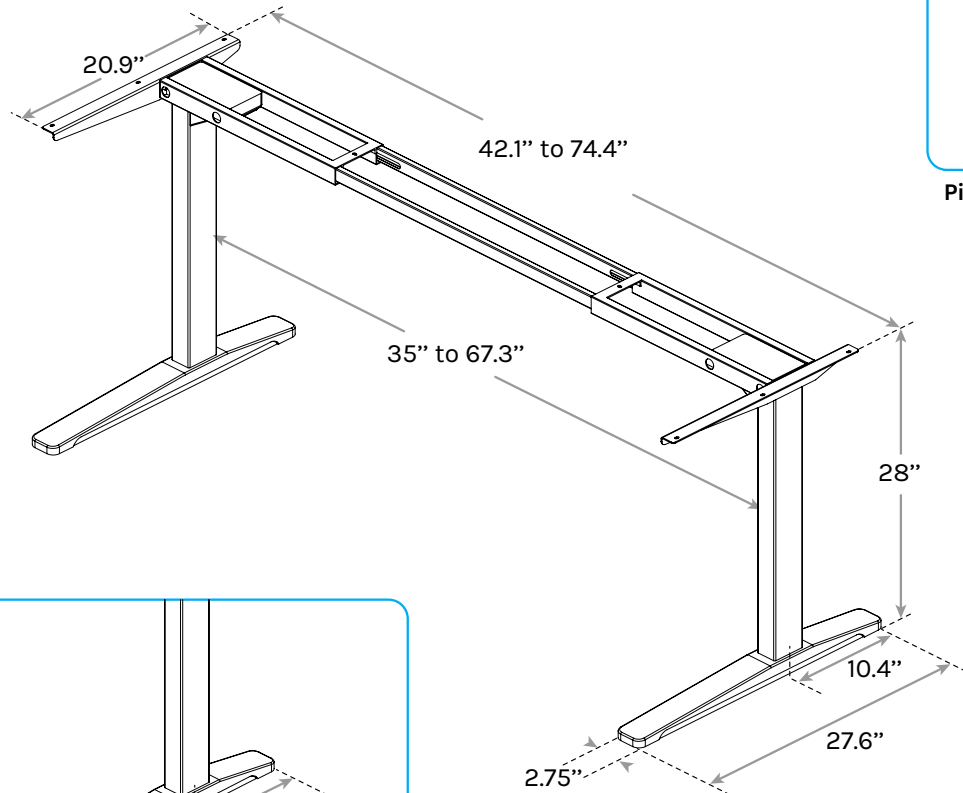

# UPLIFT Seated Height Side Table

SKU: FRM220

## Specifications

**Contract-grade  
Quality**

Also available with shorter feet for 24" deep and 120° desktops

**Construction** Steel

**Weight Capacity** 355 lbs

**Warranty** 15 year

 **Stability Brace  
on Each Leg**