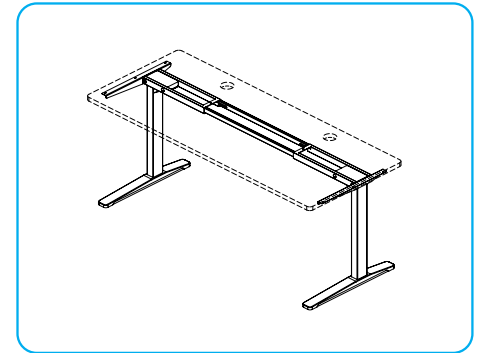

# UPLIFT Seated Height Side Table

SKU: FRM220

## Specifications

**Contract-grade  
Quality**

Also available with shorter feet for 24" deep and 120° desktops

**Construction** Steel

**Weight Capacity** 355 lbs

**Warranty** 15 year

 **Stability Brace  
on Each Leg**