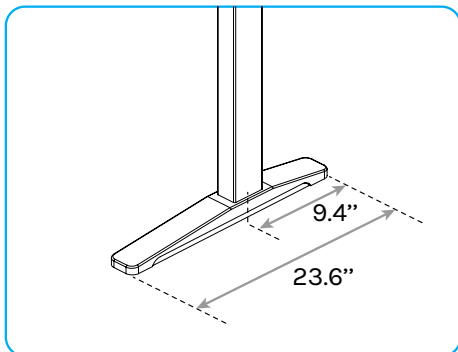

# UPLIFT Seated Height Side Table

SKU: FRM220

## Specifications

**Contract-grade  
Quality**

Also available with shorter feet for 24" deep and 120° desktops

**Construction** Steel

**Weight Capacity** 355 lbs

**Warranty** 15 year

 **Stability Brace  
on Each Leg**