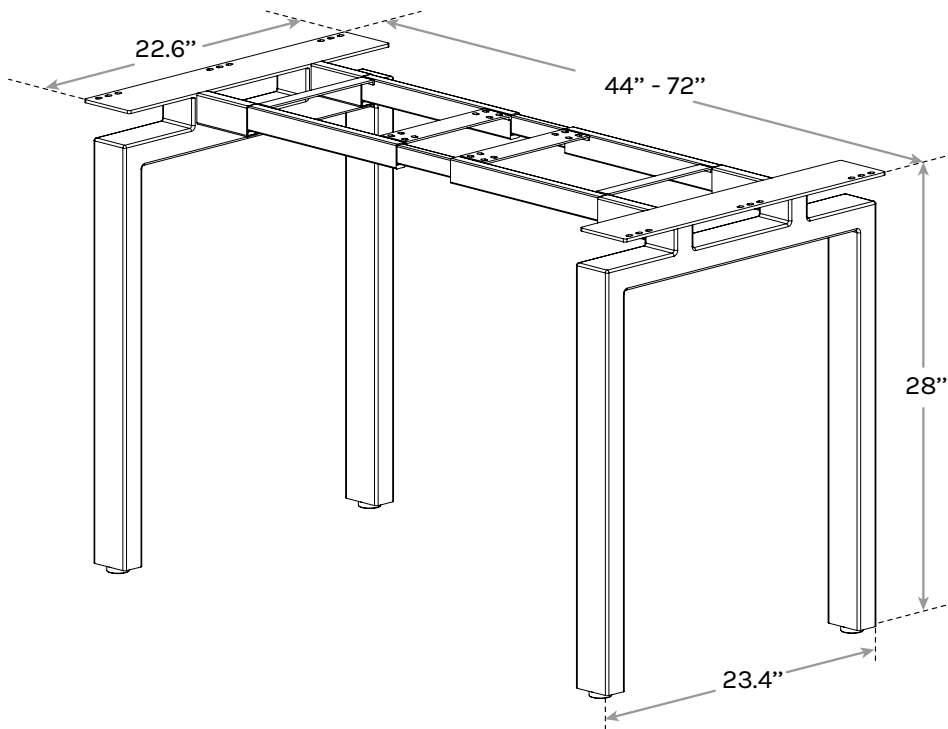

# 4-Leg Seated Height Side Table Frame

SKU: FRM401

## Specifications

Pictured: frame and desktop placement

Accommodates UPLIFT Desk standard rectangular desktops between 48" to 80" wide and 24" to 30" deep

**Contract-grade  
Quality**

**Construction** Steel

**Width Range** 44" - 72"

**Weight Capacity** 330 lbs

**Warranty** 15 year

**Available in 4 Color  
Options**

**Telescoping Design  
for Adjustable Width**

For help with assembly, find our assembly instructions at <http://bit.ly/2Ky4eME>