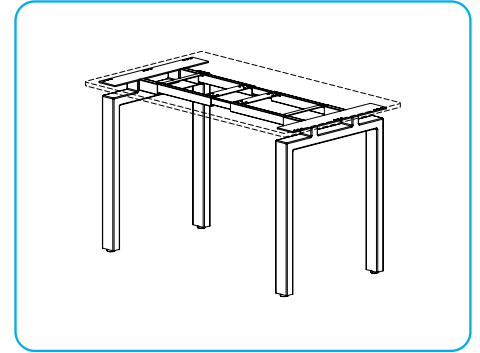

# 4-Leg Seated Height Side Table Frame

SKU: FRM401

## Specifications

Pictured: frame and desktop placement

Accommodates UPLIFT Desk standard rectangular desktops between 48" to 80" wide and 24" to 30" deep

**Contract-grade  
Quality**

**Construction** Steel

**Width Range** 44" - 72"

**Weight Capacity** 330 lbs

**Warranty** 15 year

**Available in 4 Color  
Options**

**Telescoping Design  
for Adjustable Width**

For help with assembly, find our assembly instructions at <http://bit.ly/2Ky4eME>