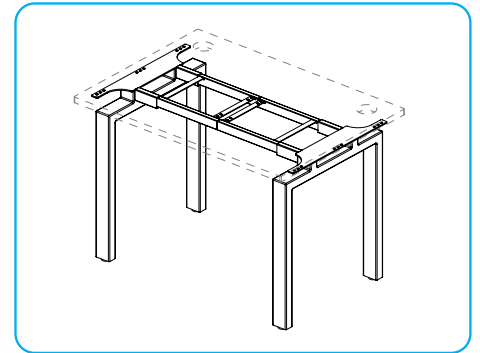

# 4-Leg Seated Height Side Table Frame

SKU: FRM411

## Specifications

Pictured: frame and desktop placement

Accommodates UPLIFT Desk standard rectangular desktops between 42" to 80" wide and 30" deep

**Contract-grade  
Quality**

<b>Construction</b>	Steel
<b>Colors</b>	Black, Gray, White, Industrial Style
<b>Weight Capacity</b>	355 lb
<b>Warranty</b>	15 year