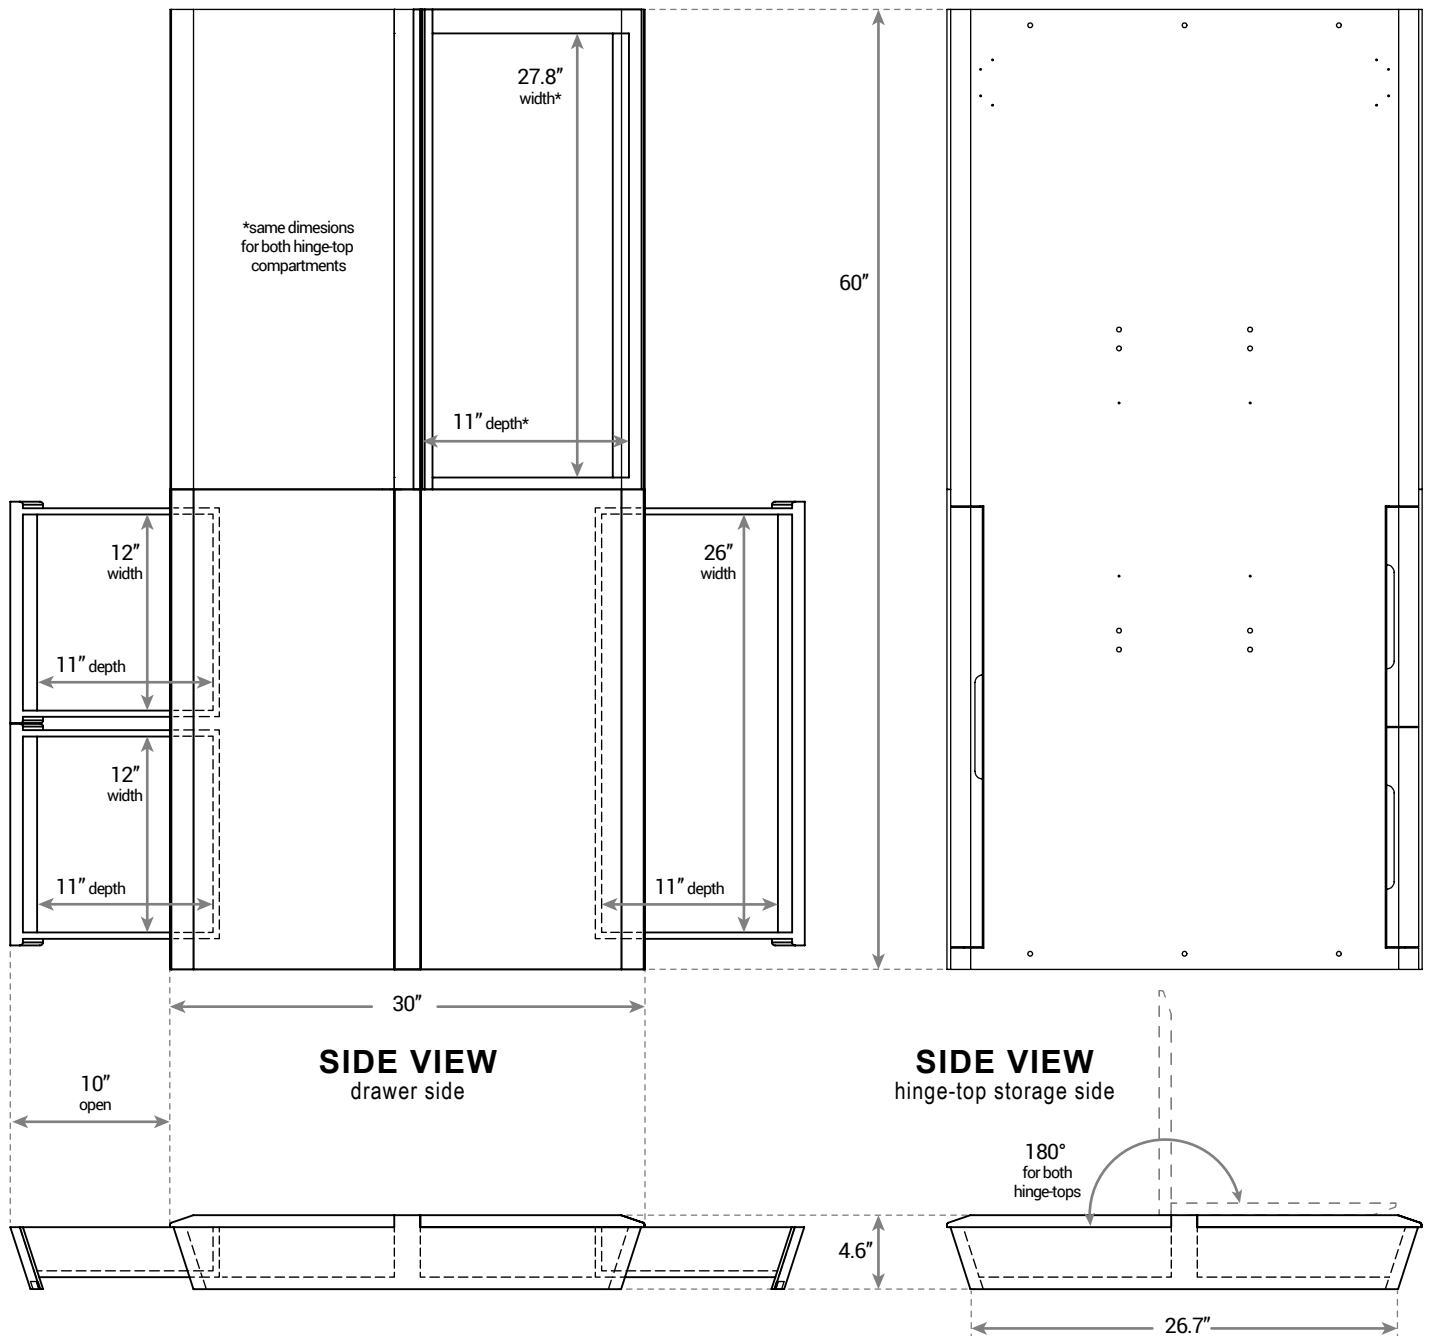

# CRAFTING TABLE TOP

UPLIFT DESK®

TOP314

TOP VIEW

BOTTOM VIEW

## CAPABILITIES

Overall Size ..... 60" x 30"

Overall Thickness..... 4.6"

## FEATURES

- Provides ample sized desktop with storage capacity within for crafting supplies or work related items normally stored in desk drawers.
- Constructed with beautiful natural Rubberwood.
- Symmetrical design allows access to both sides.