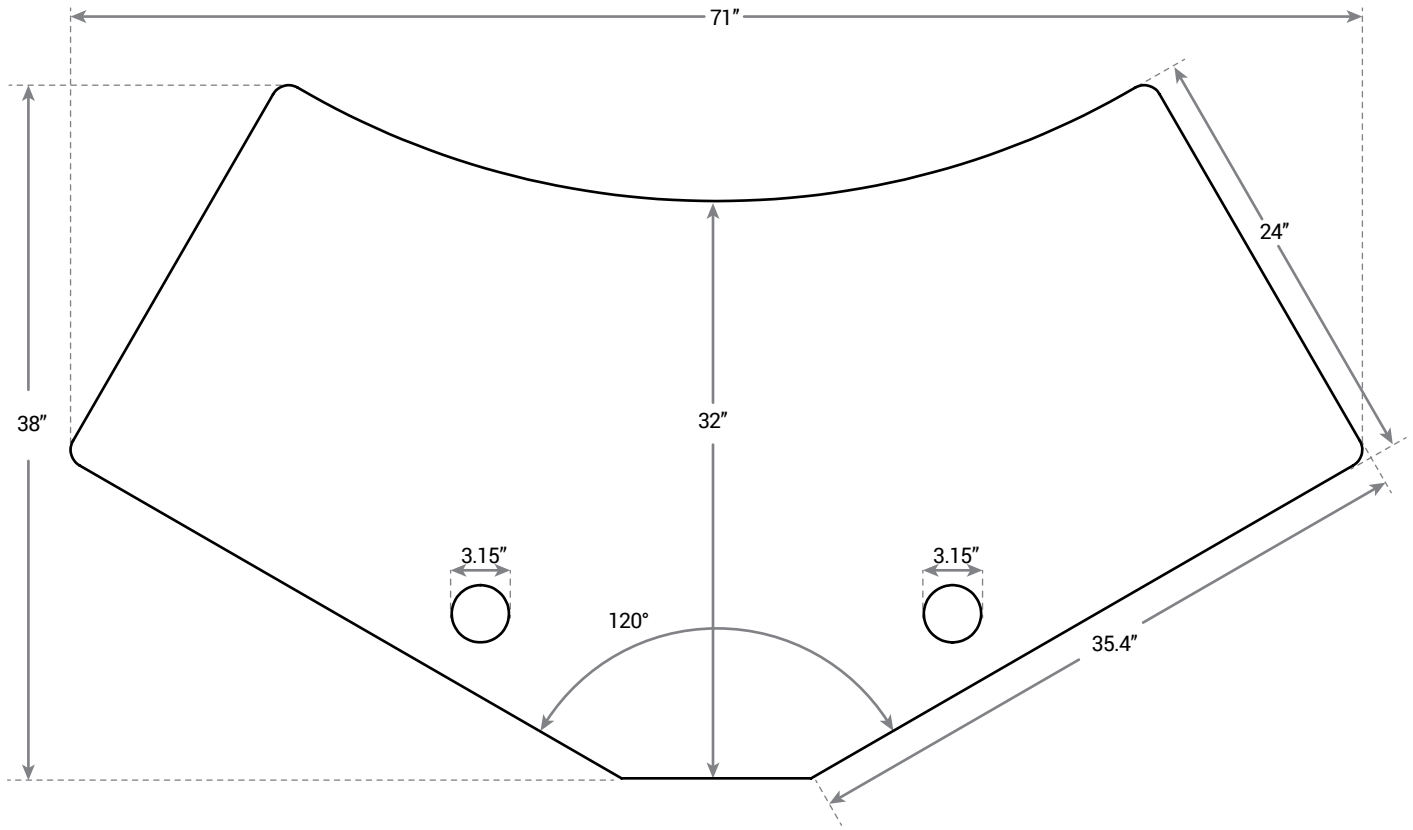

UPLIFT DESK 120° BAMBOO DESKTOP UPLIFT DESK®

TOP271-120-G

CAPABILITIES

- Thickness** 1"
- Full Width**..... 71"
- Full Depth**..... 38"

FEATURES

- Constructed out of beautiful Bamboo.
- Unique 5-sided desk with 120 degree wide angle allows for versatile office layout options
- Pre-cut grommet holes for wire or power grommets, or a dedicated space to install grommet-mounted monitor arms