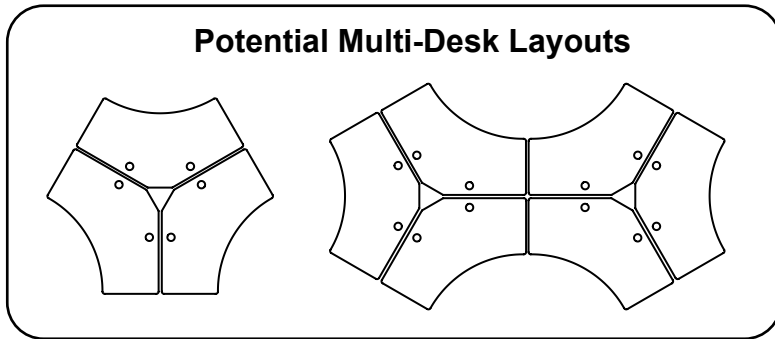

UPLIFT DESK 120° BAMBOO DESKTOP UPLIFT DESK®

TOP271-120-G

CAPABILITIES

- Thickness** 1"
- Full Width**..... 71"
- Full Depth**..... 38"

FEATURES

- Constructed out of beautiful Bamboo.
- Unique 5-sided desk with 120 degree wide angle allows for versatile office layout options
- Pre-cut grommet holes for wire or power grommets, or a dedicated space to install grommet-mounted monitor arms