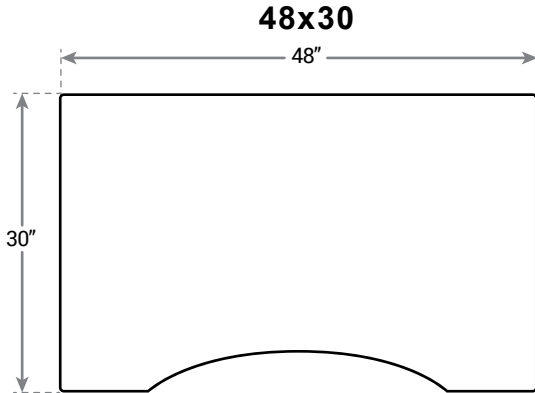

TOP206, TOP207

TOP VIEW
available sizes

SIDE VIEW
desk thickness

front edge

CAPABILITIES

Thickness75"
Full Depth..... 30"

FEATURES

- UV-cured powder-coated Eco top is made from 100% recycled MDF.
- Loved for its eco-friendliness, durability, stylishness, versatility, and affordability.
- Top features a center cutout that lets users reach more of their desktop.