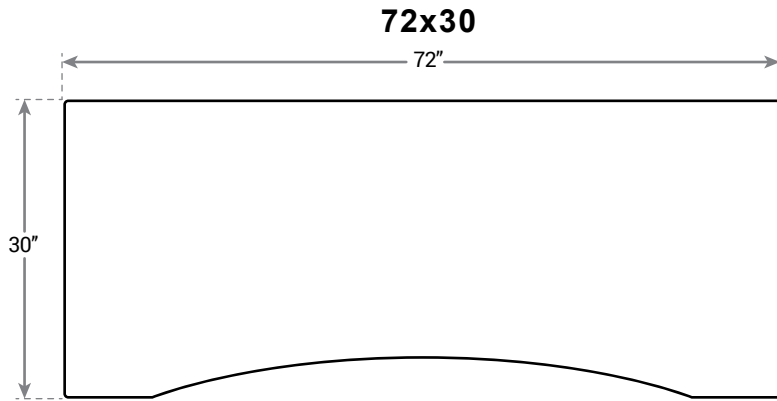

TOP206, TOP207

TOP VIEW
available sizes

SIDE VIEW
desk thickness

front edge

CAPABILITIES

Thickness75"
Full Depth..... 30"

FEATURES

- UV-cured powder-coated Eco top is made from 100% recycled MDF.
- Loved for its eco-friendliness, durability, stylishness, versatility, and affordability.
- Top features a center cutout that lets users reach more of their desktop.