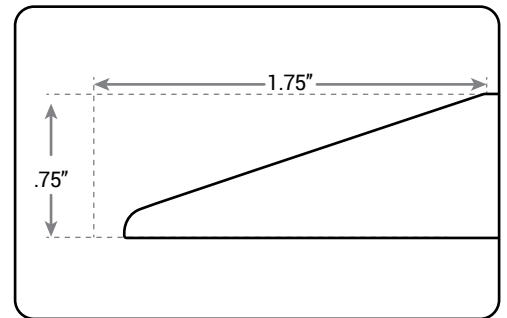

TOP206, TOP207

TOP VIEW
available sizes

SIDE VIEW
desk thickness

front edge

CAPABILITIES

Thickness75"
Full Depth..... 30"

FEATURES

- UV-cured powder-coated Eco top is made from 100% recycled MDF.
- Loved for its eco-friendliness, durability, stylishness, versatility, and affordability.
- Top features a center cutout that lets users reach more of their desktop.