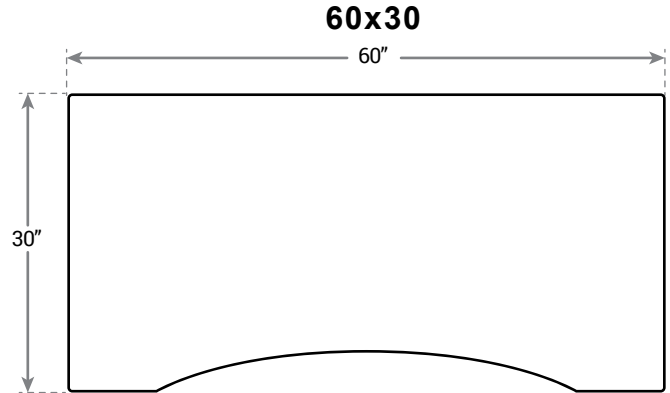

TOP206, TOP207

TOP VIEW
available sizes

SIDE VIEW
desk thickness

front edge

CAPABILITIES

Thickness75"
Full Depth..... 30"

FEATURES

- UV-cured powder-coated Eco top is made from 100% recycled MDF.
- Loved for its eco-friendliness, durability, stylishness, versatility, and affordability.
- Top features a center cutout that lets users reach more of their desktop.