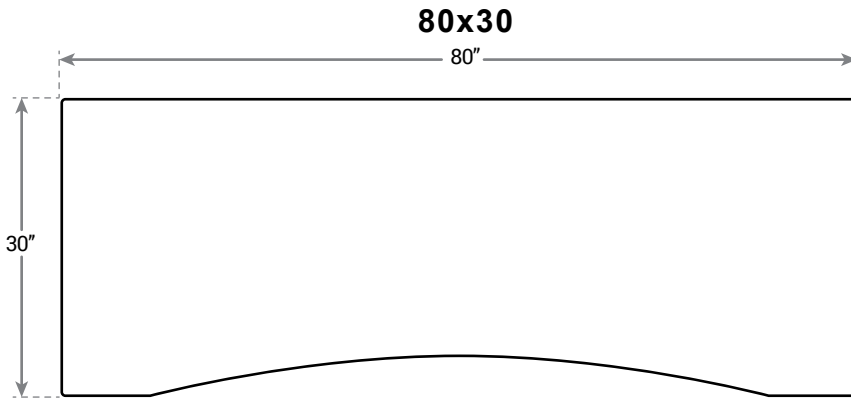

TOP206, TOP207

TOP VIEW
available sizes

SIDE VIEW
desk thickness

front edge

CAPABILITIES

Thickness75"
Full Depth..... 30"

FEATURES

- UV-cured powder-coated Eco top is made from 100% recycled MDF.
- Loved for its eco-friendliness, durability, stylishness, versatility, and affordability.
- Top features a center cutout that lets users reach more of their desktop.