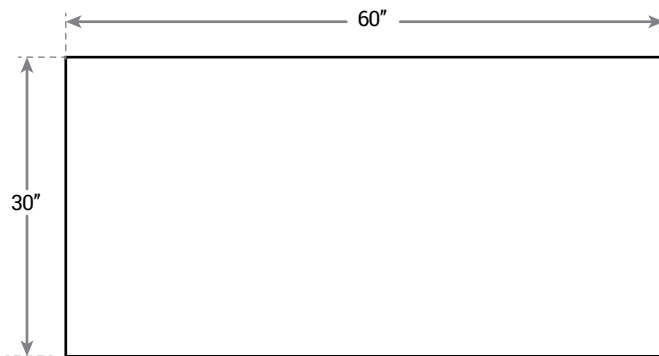

# RECLAIMED WOOD DESKTOP

UPLIFT DESK®

TOP266, TOP272

## TOP VIEW

available sizes

**48x30**

**60x30**

**72x30**  
Douglas Fir Only

## SIDE VIEW

Douglas Fir

## CAPABILITIES

**Thickness** ..... 1.5" (Douglas Fir)  
1.25" (Teak)

**Full Depth**..... 30"