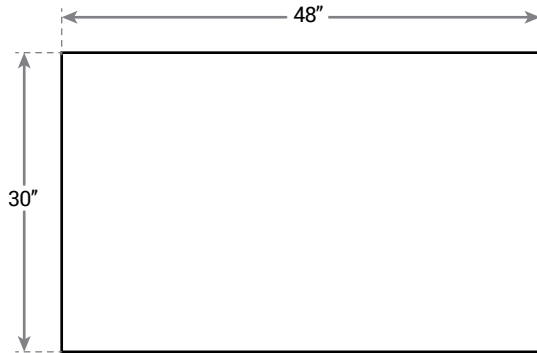

# RECLAIMED WOOD DESKTOP

UPLIFT DESK®

TOP266, TOP272

## TOP VIEW

available sizes

**48x30**

**60x30**

**72x30**  
Douglas Fir Only

## CAPABILITIES

**Thickness** ..... 1.5" (Douglas Fir)  
1.25" (Teak)

**Full Depth**..... 30"