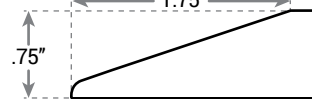

		42"	48"	60"	72"
Black and White Rectangular	24" depth	●	●	●	●
	30" depth	●			

UPLIFT Eco Rectangular

UPLIFT Eco
rectangular top

UPLIFT Eco
Curve top

TOP271-315-320

BAMBOO TOPS

		42"	48"	60"	72"
Bamboo Rectangular	24" depth		●	●	●

Bamboo Rectangular

Bamboo
rectangular top

TOP266-272

RECLAIMED WOOD TOPS

		42"	48"	60"	72"
Douglas Fir	24" depth	●		●	
	30" depth	●			
Teak		●			

CAPABILITIES

Thickness Varies, see above.

Full Depth.....24", 30"