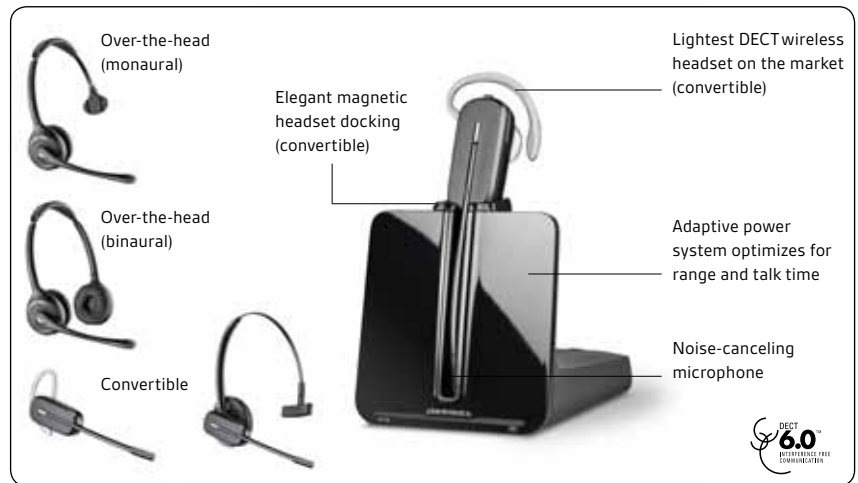

CS500 Series

Another CS family headed for the bestseller list. Plantronics legendary CS family is setting a new wireless standard for desk phone communication with the CS500 Series. The new system features the lightest DECT headset on the market, a new streamlined design and improved performance all with the same reliability for hands-free productivity that has made the CS family a bestseller for nearly a decade.

SUPERIOR COMFORT AND CALL MANAGEMENT

- Gain mobility—multitask hands-free up to 350 feet
- Audio controls volume/mute at your fingertips
- Conference in up to three additional headsets for enhanced collaboration
- New CS540 convertible headset offers a choice of three* comfort-tested wearing options to match your personal style
- Use with Electronic Hookswitch Cable or Handset Lifter to remotely answer/end calls (sold separately)

OUTSTANDING AUDIO QUALITY

- DECT technology provides better audio; eliminates interference from Wi-Fi networks
- Advanced wideband audio using CAT-iq technology for high definition voice quality
- Noise-canceling microphone reduces background noise interruptions, ensuring great audio quality and easing listener fatigue
- Enhanced Digital Signal Processing (DSP) provides more natural sounding voice

RECOMMENDED ACCESSORIES

- HL10 Handset Lifter adds remote call answer/end convenience
- Electronic Hookswitch Cable electronically adds remote answer/end convenience, eliminating the need for a Handset Lifter