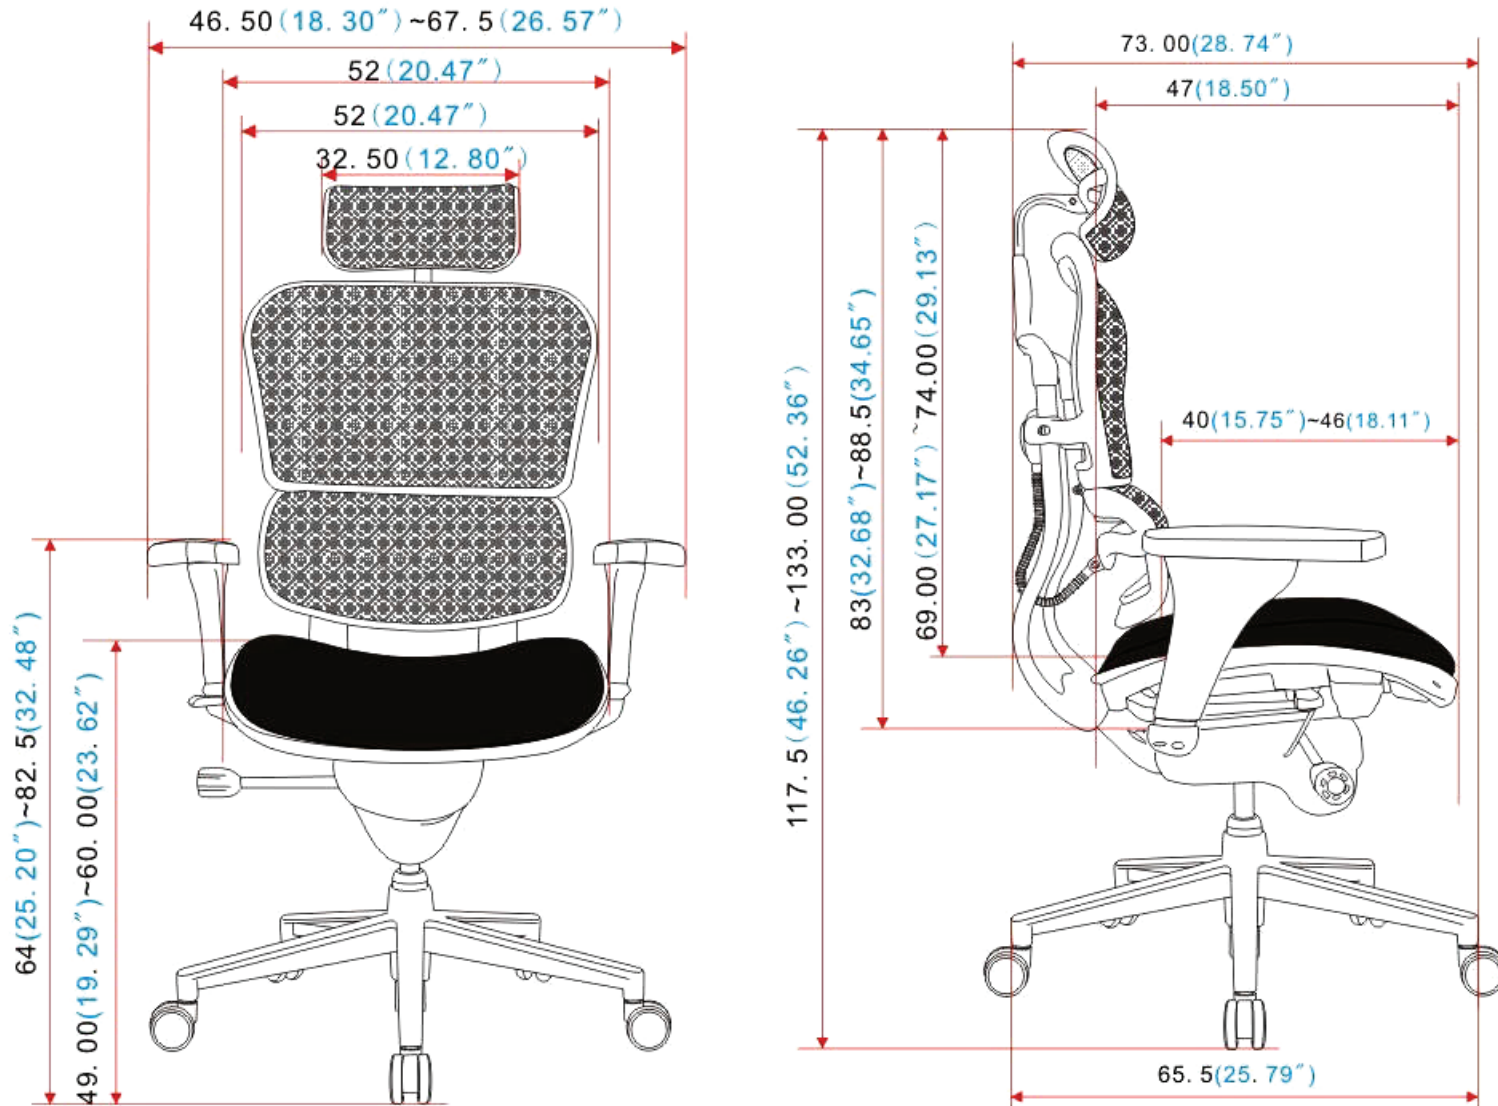

Ergohuman Mesh chair with Fabric Seat

Unit: cm (inch)