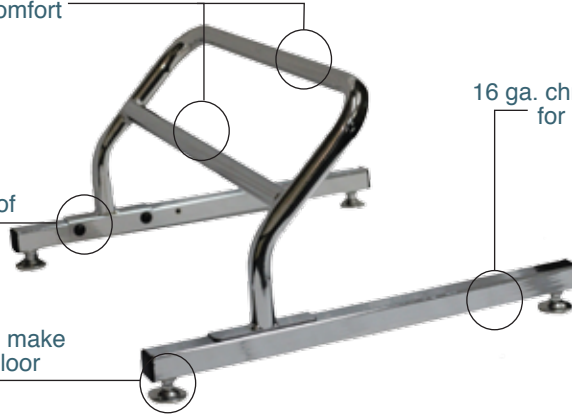

MAKE STANDING A COMFORTABLE ALTERNATIVE TO SITTING

Footrest Height: 7" and 11" (adj. depth and 24" wide)

Chrome Model # FC12

Black Powder Coated Model # FB12

Ergonomic design with dual-depth, dual height footrests for all day comfort

Easy assembly with multiple depth settings to accommodate all types of desks

Non-skid, Non-mar leveling pads make this footrest comfortable on any floor surface

16 ga. chrome (or optional black) steel for solid, long-lasting good looks