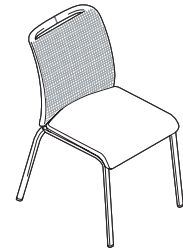

Handle on Reply fosters mobility by giving you a convenient handhold to move the chair where it's needed.

Height-adjustable lumbar support is optional on Reply mesh to enhance back support.

Back height adjustment on upholstered chair (not shown) allows you to raise or lower the chair back from a seated position to support your lower back.

Seat height adjusts quickly with a simple pull of the lever so anyone can sit comfortably.

Tilt tension adjustment allows you to control the amount of resistance needed for reclining.

Armrests pivot and slide to support your arms properly even when you change position.

Arm height adjusts easily to keep your arms in proper alignment for any task.

Multi-position back lock allows you to lock the backrest in multiple positions.

Seat depth adjustment allows the seat to slide forward or back to accommodate different leg lengths.

ABBREVIATED STATEMENT OF LINE

Upholstered Task Chair, with adjustable arms.

Mesh Task Chair, with adjustable arms.

4 Leg Chair, stackable with mesh back.

4 Leg Chair, stackable with upholstered back.

Sled Base Chair, with upholstered back and seat.