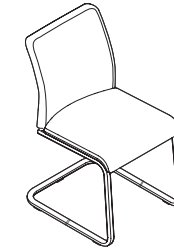

Handle on Reply fosters mobility by giving you a convenient handhold to move the chair where it's needed.

Height-adjustable lumbar support is optional on Reply mesh to enhance back support.

Back height adjustment on upholstered chair (not shown) allows you to raise or lower the chair back from a seated position to support your lower back.

Seat height adjusts quickly with a simple pull of the lever so anyone can sit comfortably.

Tilt tension adjustment allows you to control the amount of resistance needed for reclining.

Armrests pivot and slide to support your arms properly even when you change position.

Arm height adjusts easily to keep your arms in proper alignment for any task.

Multi-position back lock allows you to lock the backrest in multiple positions.

Seat depth adjustment allows the seat to slide forward or back to accommodate different leg lengths.

ABBREVIATED STATEMENT OF LINE

Upholstered Task Chair, with adjustable arms.

Mesh Task Chair, with adjustable arms.

4 Leg Chair, stackable with mesh back.

4 Leg Chair, stackable with upholstered back.

Sled Base Chair, with upholstered back and seat.