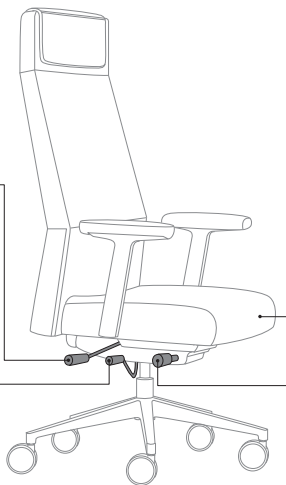

Siento™

The Siento chair is about making you feel good (its name even means, "I feel"). Designed to be ergonomically intuitive, Siento moves as you move.

- Patented LiveBack™ seating technology flexes with you, to fully support the different areas of your back.
- Adjustable back tension control allows you to customize the amount of resistance you experience as you recline.
- Flexible seat edge relieves pressure on the back of the legs as you recline or lean forward.
- Environmental considerations include a complete Life Cycle Assessment, and a materials analysis by leading environmental consultants, MBDC, to analyze materials used in the chair for safety to environmental and human health.
- Made of up to 28% recycled content and 91% recyclable.
- Designed in collaboration with architect and product designer, Jorge Pensi.

Upright back lock

To lock the chair's backrest in the upright position, push the lever forward. To unlock the backrest and allow the chair to recline, push the lever backward.

Seat height

To raise the chair, lift your body weight and hold lever up. To lower the chair, remain seated and hold lever up. Adjust your seat height so your feet rest flat on the floor.

Flexible seat edge

The front edge of the seat automatically flexes as you recline or lean forward.

Back tension

To increase resistance as you recline, turn knob forward. To decrease resistance as you recline, turn knob backward. Adjust your back tension so you can recline easily.