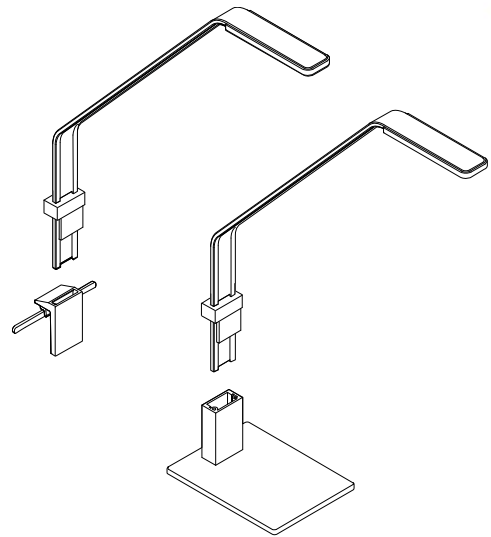

## Product Features

Style Numbers:

DSLEDR Rail-Mounted LED Task Light  
DSLEDF Freestanding LED Task Light

- Sizes:
  - Freestanding base: W4-1/2" x D6"
  - Overall height: H15-1/2"
- Weights:
  - Rail-Mounted model: 1 lb.
  - Freestanding model: 3 lbs.
- Color: Platinum
- Construction: Steel base, aluminum arm
- Application: SOTO rail mounted, c:scape rail architecture or freestanding
- Warranty: 10 years
- Lamp is a 4 watt LED
- Lamp is rated for average life of 50,000 hours
- UL-listed and cUL-approved
- Black, 9' cord