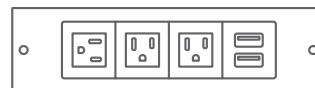

Power strips have four simplex plugs, the fourth position can have either open data ports or USB ports optioned in place of the receptacle.