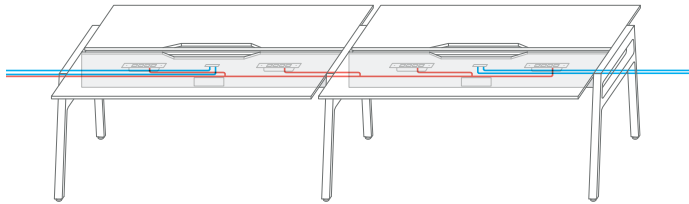

power up

Keep your workplace neat and tidy with Bivi. Power troughs eliminate hazards by routing cords away from surfaces, keeping them out of sight and out of mind so you can focus on the task at hand.

Data: can be routed in the upper or lower sections of the Bivi Trough.

Power: modular power kits are available in two versions: plug & play and hardwired

plug in

You can't afford to have productivity sidelined while you search for electrical outlets. Bivi keeps your options close at hand so you can plug in and power up with ease.

Plug & Play plugs directly into a building 15-amp outlet or a hardwired version that is installed by a licensed electrician.

Table to table connectors are used to branch modular hardwired power to adjacent tables.

Receptacles can be easily accessed in the bottom or sides of the Bivi Trough.

Power Strips have the first and last receptacle rotated out to accommodate larger power units.

Power strips have four simplex plugs, the fourth position can have either open data ports or USB ports optioned in place of the receptacle.