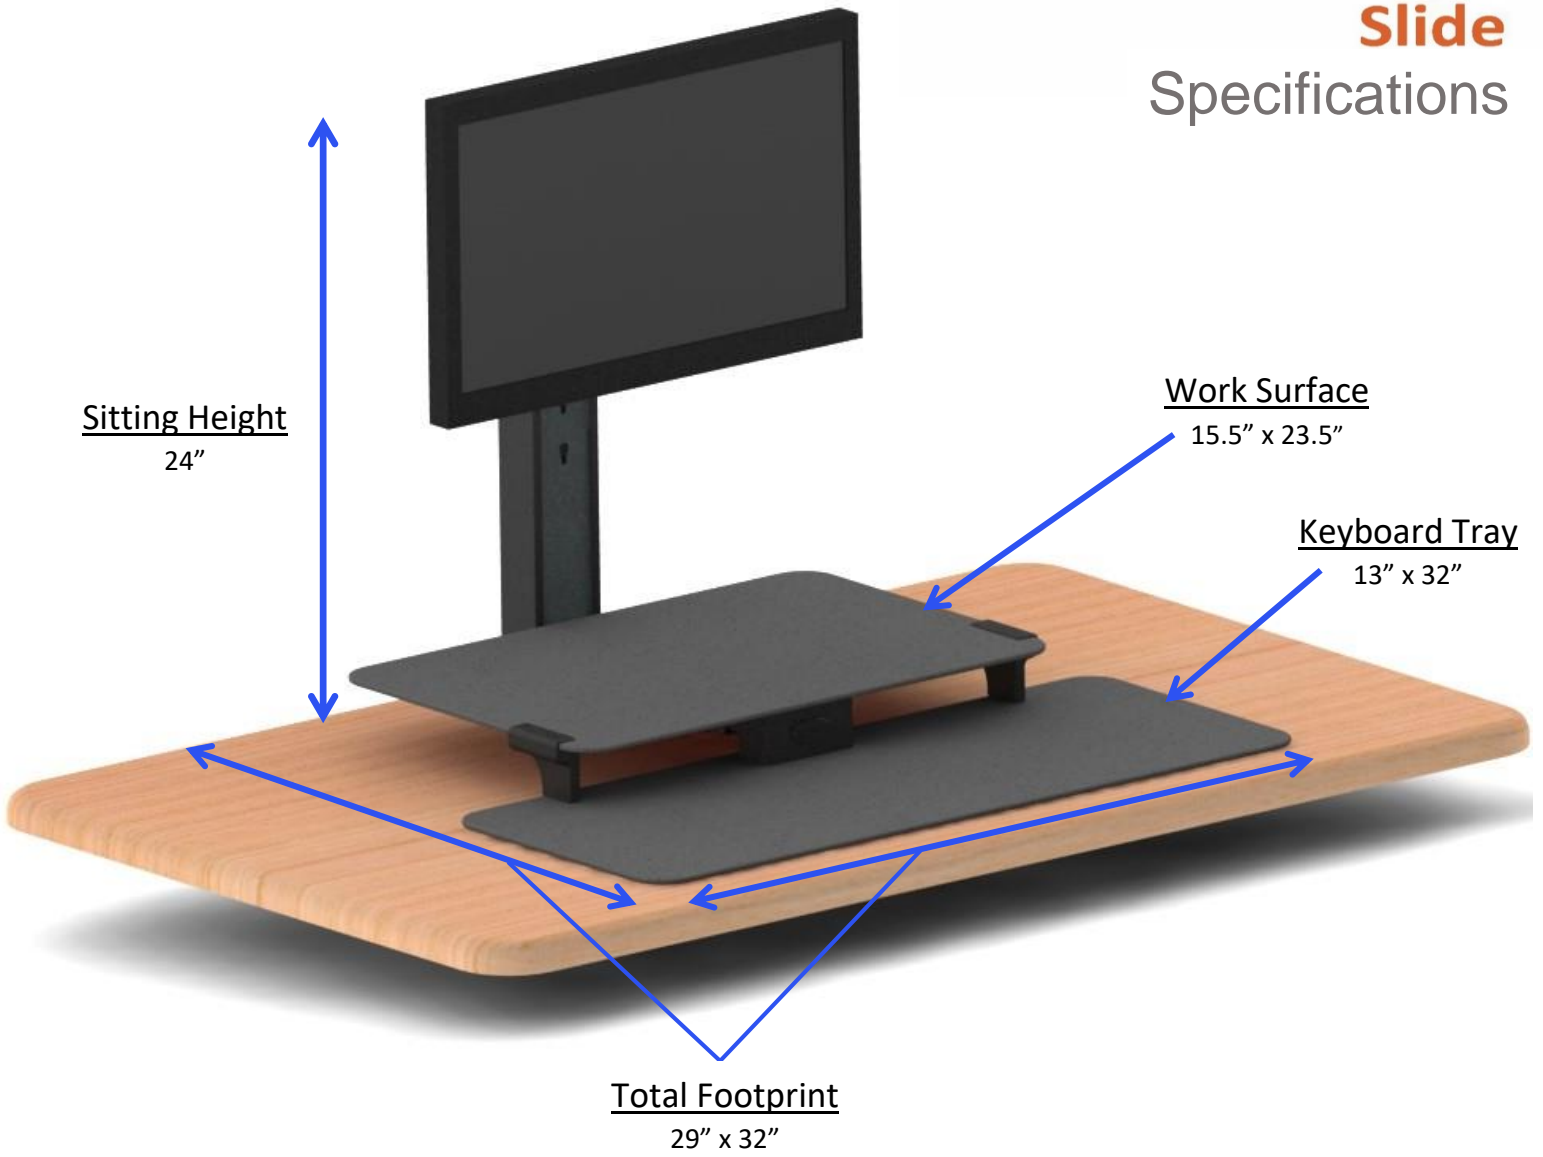

# TASKMATE™ Slide Specifications

## Miscellaneous Specifications:

Maximum Desk Thickness: 3"

Maximum Weight Capacity: 35lbs

Recommended Monitor Size: 30" (max.)