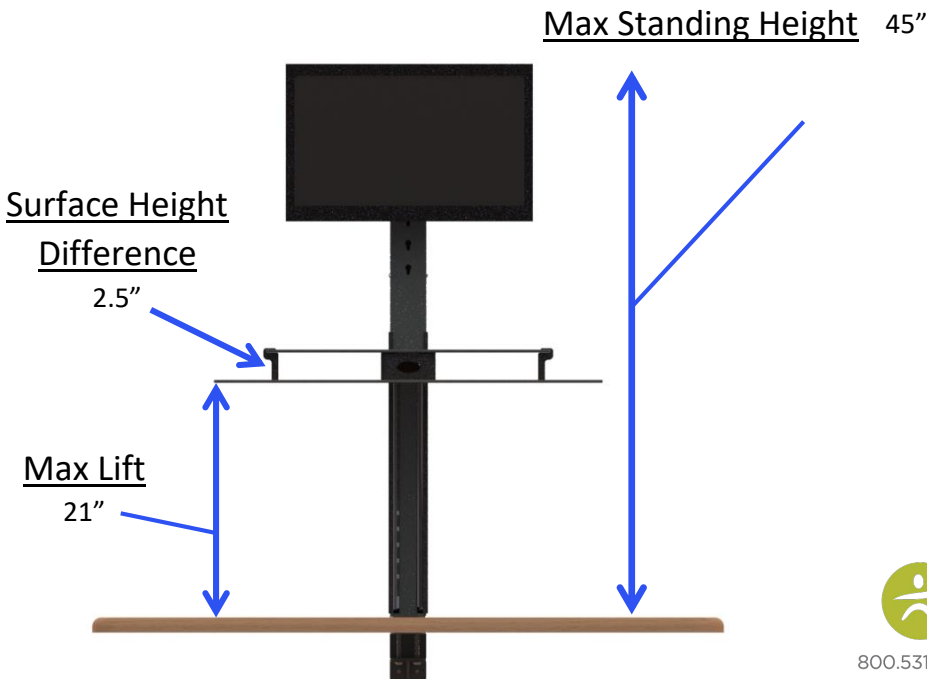

## Miscellaneous Specifications:

Maximum Desk Thickness: 3"

Maximum Weight Capacity: 35lbs

Recommended Monitor Size: 30" (max.)