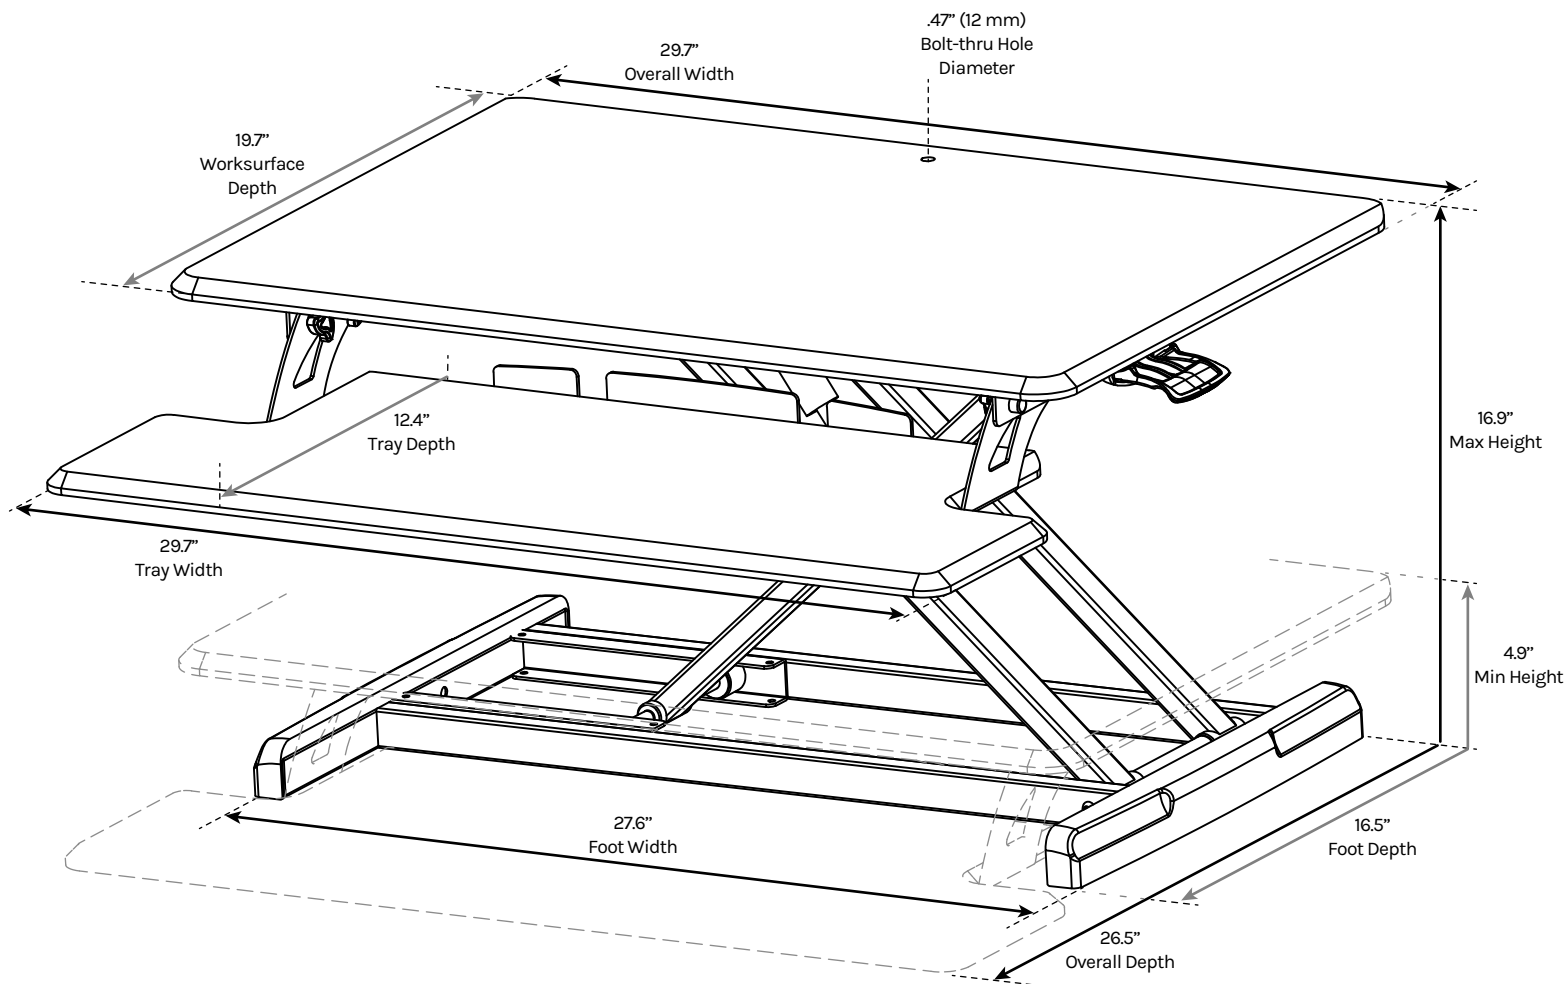

# Lady Bird Desk Converter

SKU: UDA124

## Specifications

**Weight Capacity** 28.6 lb (13 kg) upper worksurface  
4.4 lb (2 kg) keyboard tray

**Unit Weight** 30 lb 10 oz

**Height Range** 12"

**Height Settings** Unlimited, within Height Range

**Lifting Source** Gas spring lift