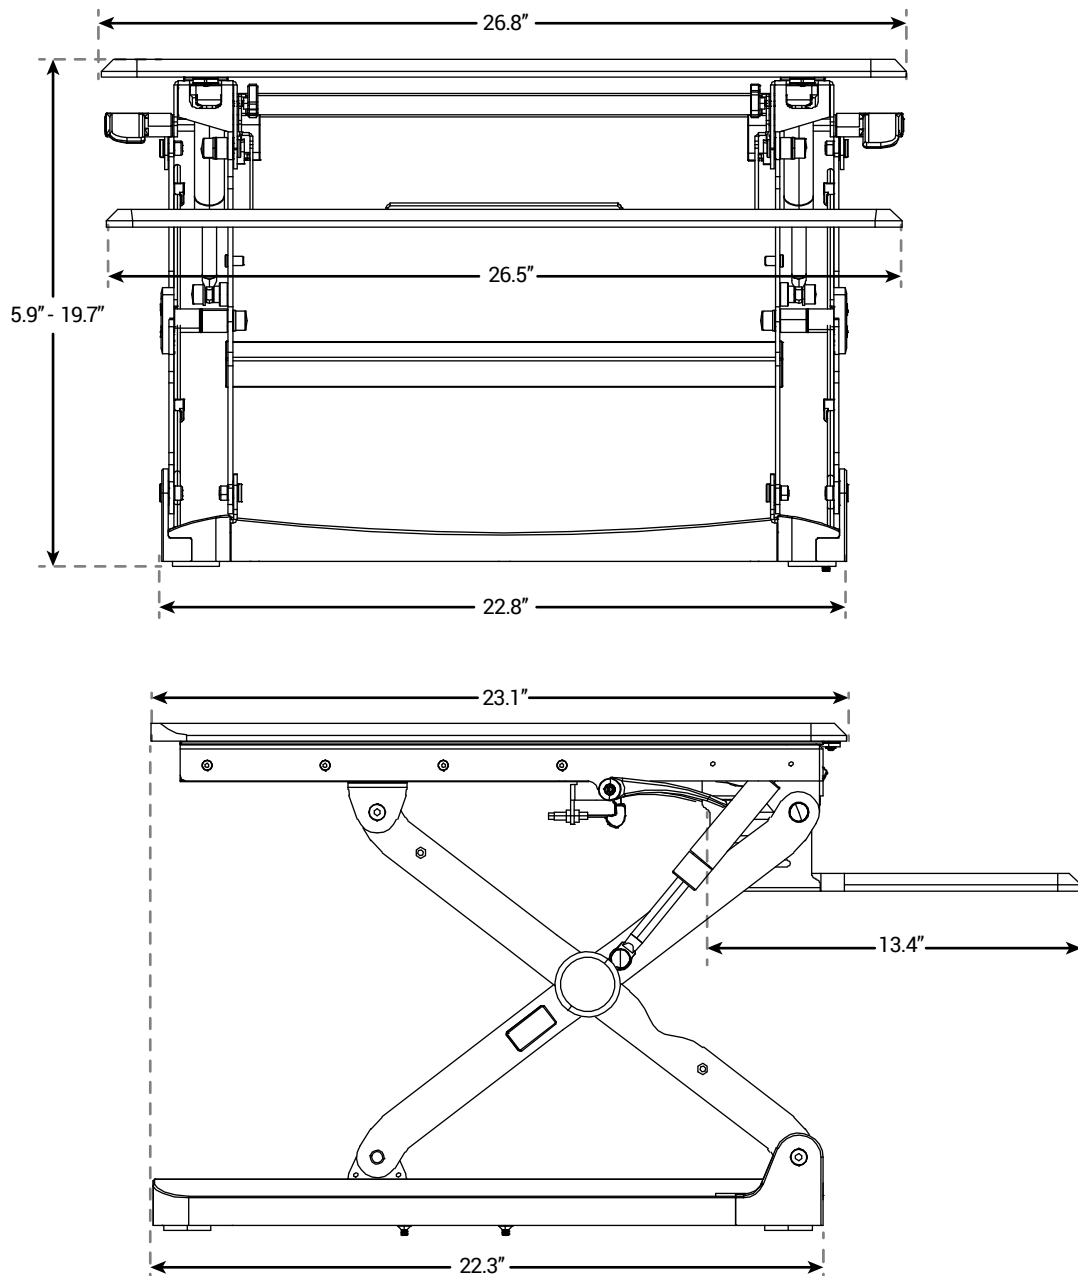

Specifications

CAPABILITIES

Main Unit Weight limit	33 lbs
Keyboard Tray Weight limit	4 lbs
Height Range	13.8"
Color Options	Black or White
Warranty	2 years

FEATURES

- Minimal assembly required, just attach the keyboard tray.
- Quickly converts your workstation into a sit-to-stand desk.
- No electricity needed.