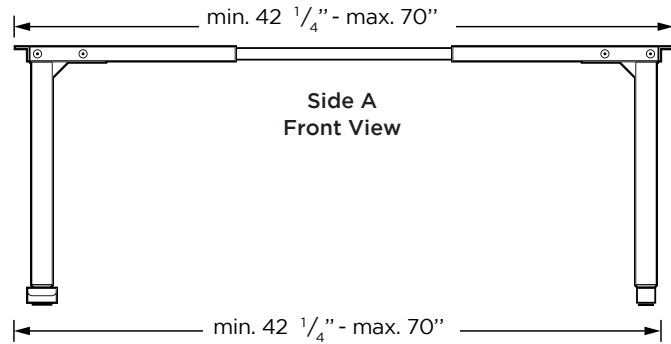

UPLIFT DESK®

3-Leg Height Adjustable Standing Desk Frame
(Standard Configuration)

UPLIFT DESK®

3-Leg Height Adjustable Standing Desk Frame
(Alternate Configuration)