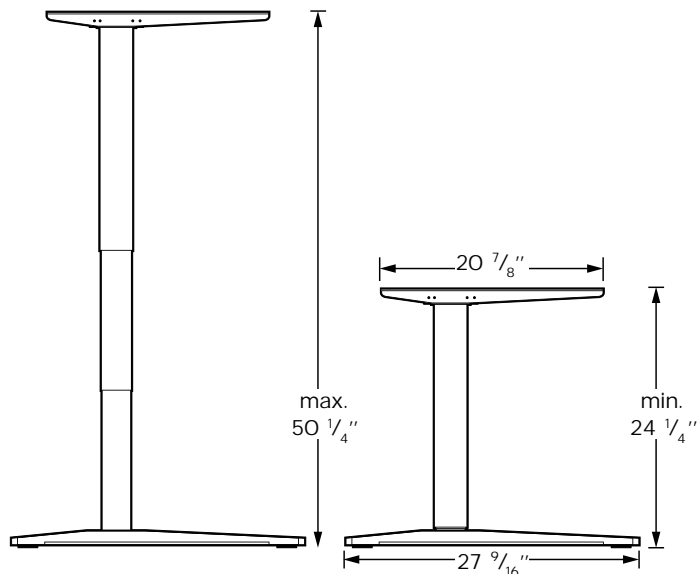

min. 47"  
max. 74 <sup>3</sup>/<sub>4</sub>"

# UPLIFT DESK®

3-Leg Height Adjustable Standing Desk Frame  
(Standard Configuration)

# UPLIFT DESK®

3-Leg Height Adjustable Standing Desk Frame