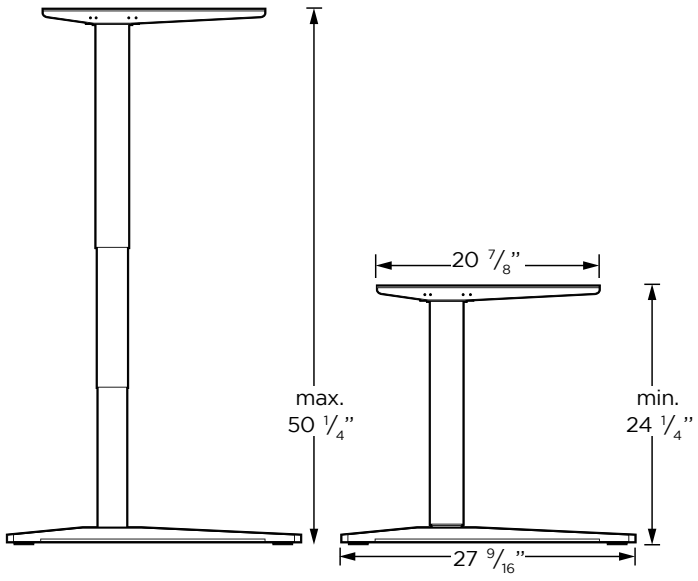

UPLIFT DESK®

3-Leg Height Adjustable Standing Desk Frame
(Standard Configuration)

UPLIFT DESK®

3-Leg Height Adjustable Standing Desk Frame
(Alternate Configuration)