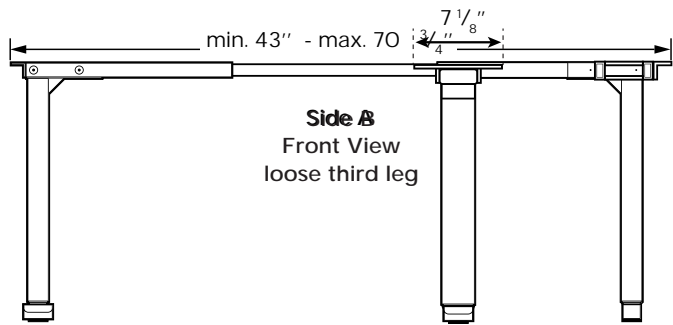

min. 47"  
max. 74 <sup>3</sup>/<sub>4</sub>"

# UPLIFT DESK®

3-Leg Height Adjustable Standing Desk Frame  
(Standard Configuration)

# UPLIFT DESK®

3-Leg Height Adjustable Standing Desk Frame