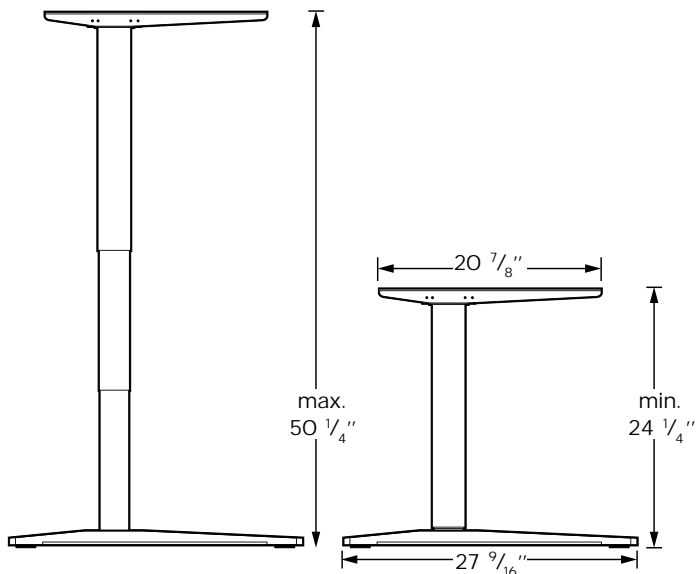

min. 47"  
max. 74 <sup>3</sup>/<sub>4</sub>"

# UPLIFT DESK®

3-Leg Height Adjustable Standing Desk Frame  
(Standard Configuration)

# UPLIFT DESK®

3-Leg Height Adjustable Standing Desk Frame