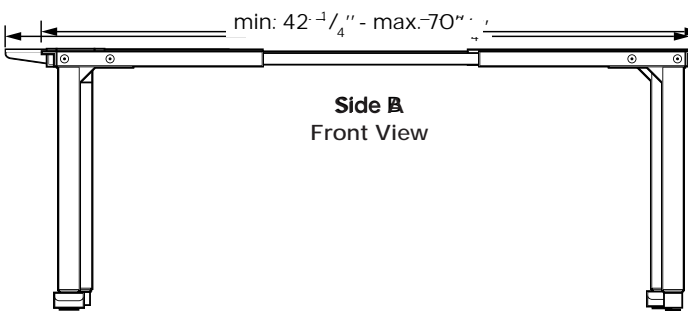

min. 47"  
max. 74 <sup>3</sup>/<sub>4</sub>"

# UPLIFT DESK®

3-Leg Height Adjustable Standing Desk Frame  
(Standard Configuration)

# UPLIFT DESK®

3-Leg Height Adjustable Standing Desk Frame