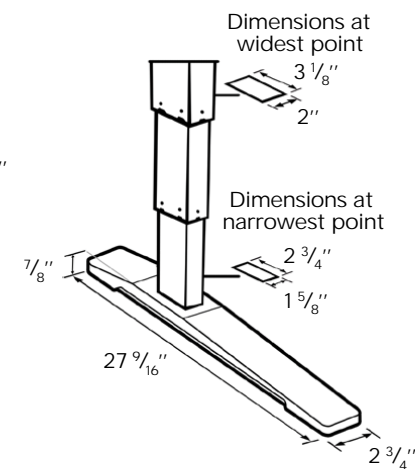

min. 47"  
max. 74 <sup>3</sup>/<sub>4</sub>"

# UPLIFT DESK®

3-Leg Height Adjustable Standing Desk Frame  
(Standard Configuration)