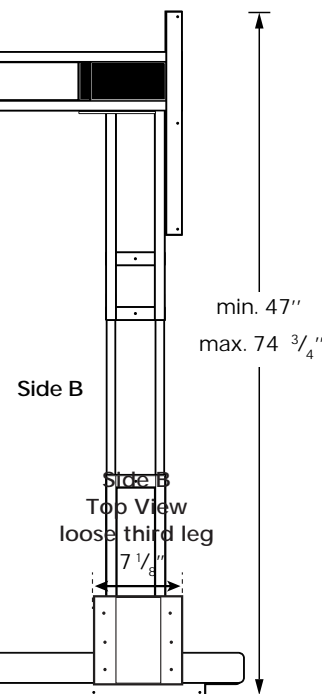

min. 47"  
max. 74 <sup>3</sup>/<sub>4</sub>"

# UPLIFT DESK®

3-Leg Height Adjustable Standing Desk Frame  
(Standard Configuration)