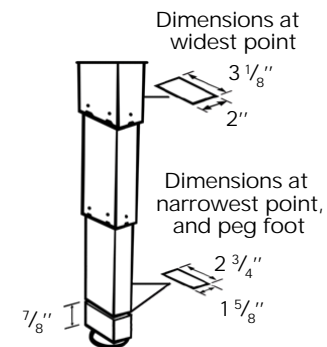

min. 47"  
max. 74 <sup>3</sup>/<sub>4</sub>"

# UPLIFT DESK®

3-Leg Height Adjustable Standing Desk Frame  
(Standard Configuration)