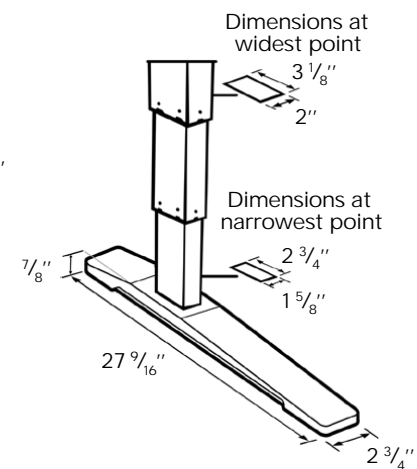

min. 47"  
max. 74 <sup>3</sup>/<sub>4</sub>"

# UPLIFT DESK®

3-Leg Height Adjustable Standing Desk Frame  
(Standard Configuration)