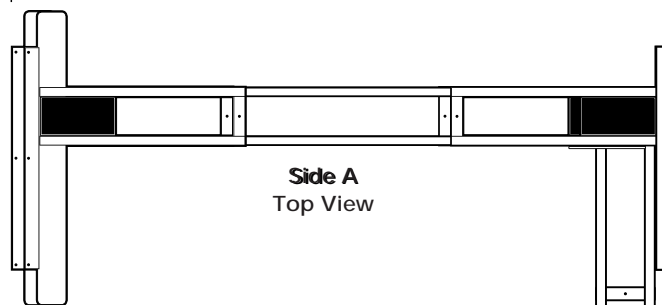

min. 47"  
max. 74 <sup>3</sup>/<sub>4</sub>"

# UPLIFT DESK®

3-Leg Height Adjustable Standing Desk Frame  
(Standard Configuration)

# UPLIFT DESK®

3-Leg Height Adjustable Standing Desk Frame