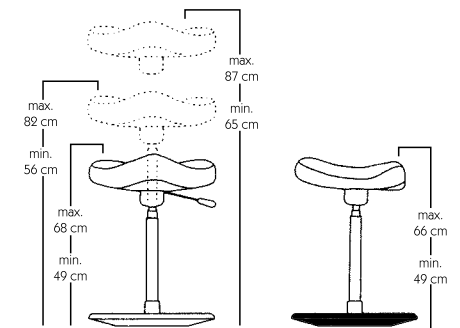

MOVE™

Design: Per Øie
H 49-68 cm, 56-82 cm,
65-87 cm.

The ingenious standing support. A multi purpose stool that lets the body move fully through 360°. Perfect as a standing support. Easy to use and light enough to move around with you. Has a comfortable saddle shaped seat, and adjustable gas-lift available in 3 heights.

Customer's own fabric:
0,50 x 1,40 m
Leather: 0,5 m²

MOVE™ II

Design: Per Øie
H 49-87 cm, 56-82 cm,
65-87 cm.

Move™ with a smaller seat. Move™ II features a Move™ small seat with a normal Move™ plate and gas-lift. Available in the same heights as Move™: low, medium and high.

Customer's own fabric:
0,50 x 1,40 m
Leather: 0,5 m²

MOVE™ SMALL

Design: Per Øie
H 49-66 cm.

For children. Move™ small is ideal in a school situation or for use at home. Suitable for children 7+. Rubber sole is delivered as standard.

Customer's own fabric:
0,50 x 1,40 m
Leather: 0,5 m²

Extras for Move™ and Move™ II.
A rubber sole is delivered as an accessory and can be ordered separately.

The disc base can be equipped with a rubber sole to give an even better grip on slippery surfaces.

Respect for the environment:

Using environmentally friendly materials and methods is a major priority for Variér®. We also attach importance to ensuring that the production methods are environmentally friendly.

Materials:

We use wood from farmed sources harvested using principles of sustainability. All the beech and oak we use comes from Europe. The walnut comes from North America.

Fabrics and leathers: