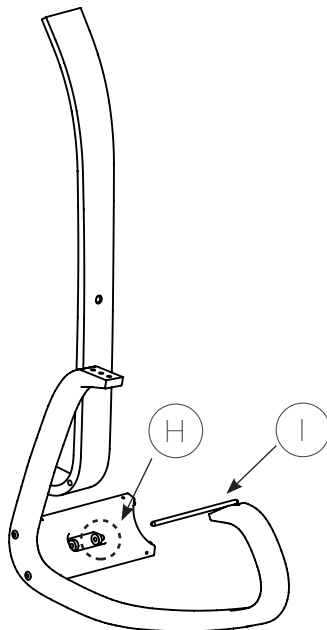

# Variable™ balans® with back

1

Note!  
Short side up, long side down.

2

3

### Important:

Please check and tighten all screws properly immediately after assembling. The natural movement of the wood and also your own movement in the chair, require your tightening of the screws. First after 14 days, then when needed. Please do not lose the allen key!